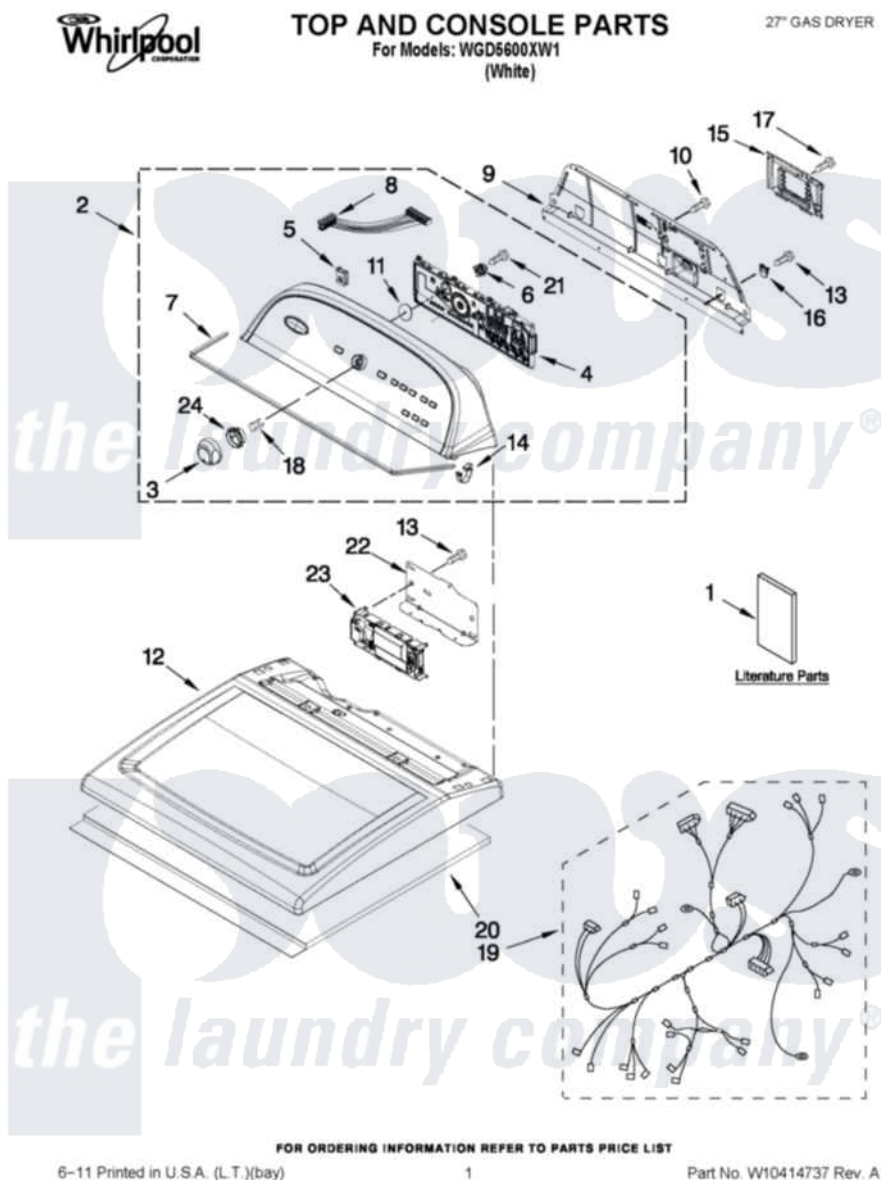

Whirlpool WGD5600XW1 01 - TOP AND CONSOLE PARTS

6-11 Printed in U.S.A. (L.T.)(bay)

1

Part No. W10414737 Rev. A

Whirlpool Residential Whirlpool WGD5600XW1 Dryer Parts Parts Diagram 01 - TOP AND CONSOLE PARTS

Click on the part number to view part

Item	Original Part Number	Replaced By	Status	Part Description
1	W10096984		Not Available	INSTALLATION (INSTRUCTIONS)
"	W10097053		Not Available	GUIDE, USE & CARE
"	W10097034		Not Available	TECH SHEET
2	W10269610			Console Assembly
3	W10251392			Knob Assembly
4	W10269625			User Interface Assembly
5	W10298336			8-18 Nch, U-Type NUT
6	W10274524			Tensioner, Facia
7	W10280079			Seal, Console
8	W10285494			Cable, User Interface
9	W10096969			Panel, Rear Console
10	693995			Screw, Hex Head
11	W10323092			Seal, User Interface
12	W10260246			Top
13	3390647	488729		Screw
14	8312709			Clip-Console

15	W10338363		Cover, Terminal Block
16	W10279552		Plug-Upper Rear Panel
17	3390814	90767	Screw, 8A X 3/8 HeX Washer Head Tapping
18	8536939		Clip, Knob
19	W10253982		Harness, Wiring
20	W10123956		Dampening Panel
21	W10219342		Screw, Baffle Mounting
22	W10271580		Bracket, Motor Control
23	W10317636		Control, Electronic
24	W10325119		Spacer, Knob