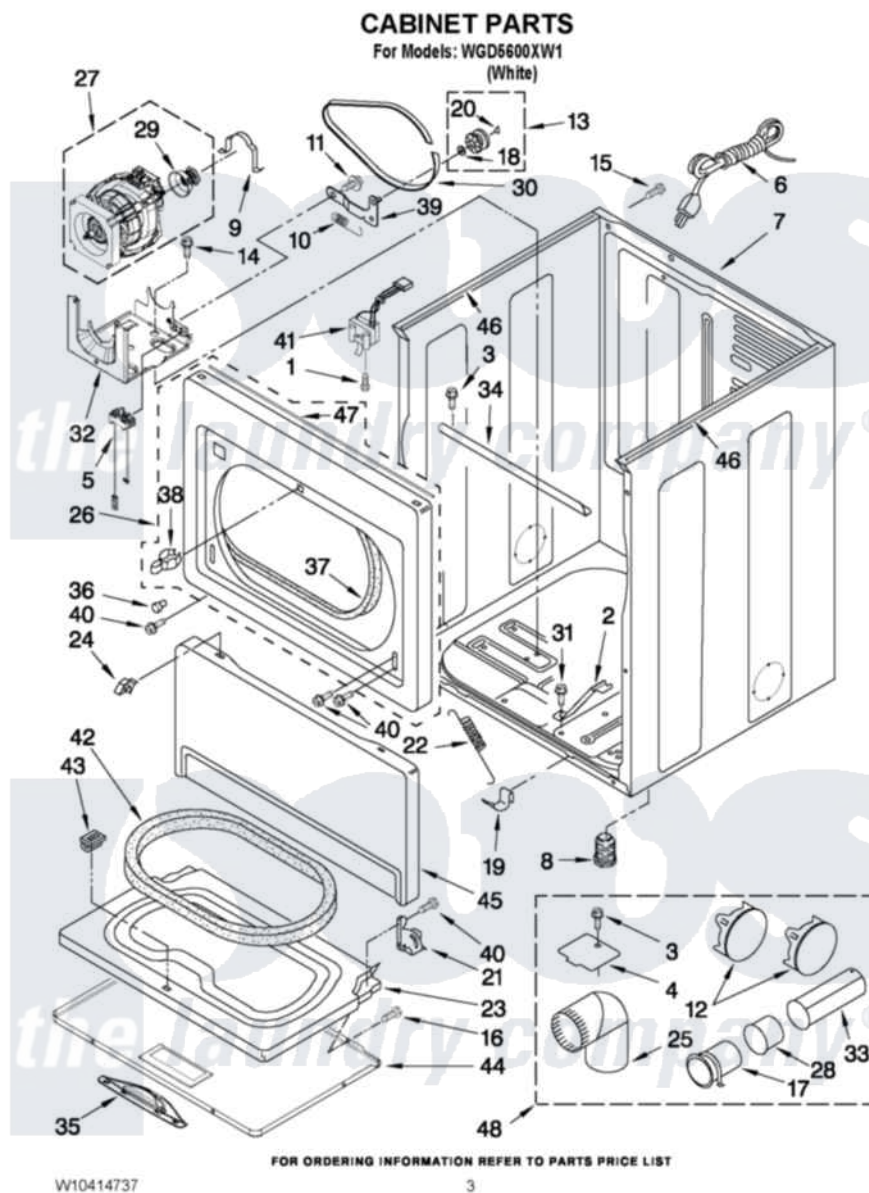

Whirlpool WGD5600XW1 02 - CABINET PARTS

Whirlpool [Residential Whirlpool WGD5600XW1 Dryer Parts](#) Parts Diagram 02 - CABINET PARTS
 Click on the part number to view part

Item	Original Part Number	Replaced By	Status	Part Description
1	697773	3395530		Screw
2	8529757			Bracket, Burner
3	3390647	488729		Screw
4	3394331			Plate Cover
5	W10246525	W10314253		Switch, Assembly Broken Belt
6	344020	3401402		Cord, Power
7	8310656			Cabinet
8	3392100	49621		Feet-Leveling
NI	279810			Foot-Optional
9	660658			Clamp, Motor Mounting 343481 685441
10	3387374			Spring, Idler
11	3389420			Retainer-Idler 1/4-20 X 1/16
12	W10151499	W10404617		Plug, Multivent
13	3388672	279640		Pulley-ldr
14	343641	681414		Screw, 10AB X 1/2
				Screw, 8A X 2/8 Hex Washer

15	8533971	90767	Screw, 0A X 3/8 Hex Washer Head Tapping
16	342055	488627	Screw
17	8563747		Exhaust Pipe Medium Pipe
18	W10121334		Washer, Thrust
19	W10291934		Clip
20	690997		Washer, Thrust
21	3387560		Hinge, Door
"	3387559		Hinge, Door
22	3387565		Spring, Door
23	8066045		Door Inner
24	3388229		Retainer, Toe Panel
25	49026		4" - 90° Elbow
26	697227	279659	Panel
27	8538263	279787	Motor-Drive
28	8563750		Exhaust Pipe
29	8578220		Pulley, Motor
30	3387610	661570	Belt
31	693995		Screw, Hex Head
32	W10242878		Bracket, Motor Mounting
33	8563749		Exhaust Pipe
34	W10236068		Bracket, Cabinet
35	W10284093		Handle, Door
36	693152		Bumper, Console
37	3387242		Seal, Front Panel
38	696144	279570	Latch
39	3388674	W10118756	Idler Bracket
40	3357011	308685	Side Trim)
41	3406107		Door Switch Assembly
42	W10325058		Seal, Door
43	690081	279570	Latch
44	W10279553		Door, Front
45	697215	3406797	Toe Panel
46	W10336128		Seal, Spill Guard
47	W10312811		Seal, Spill Guard
NI	W10331132		Dryer Exhaust Kit