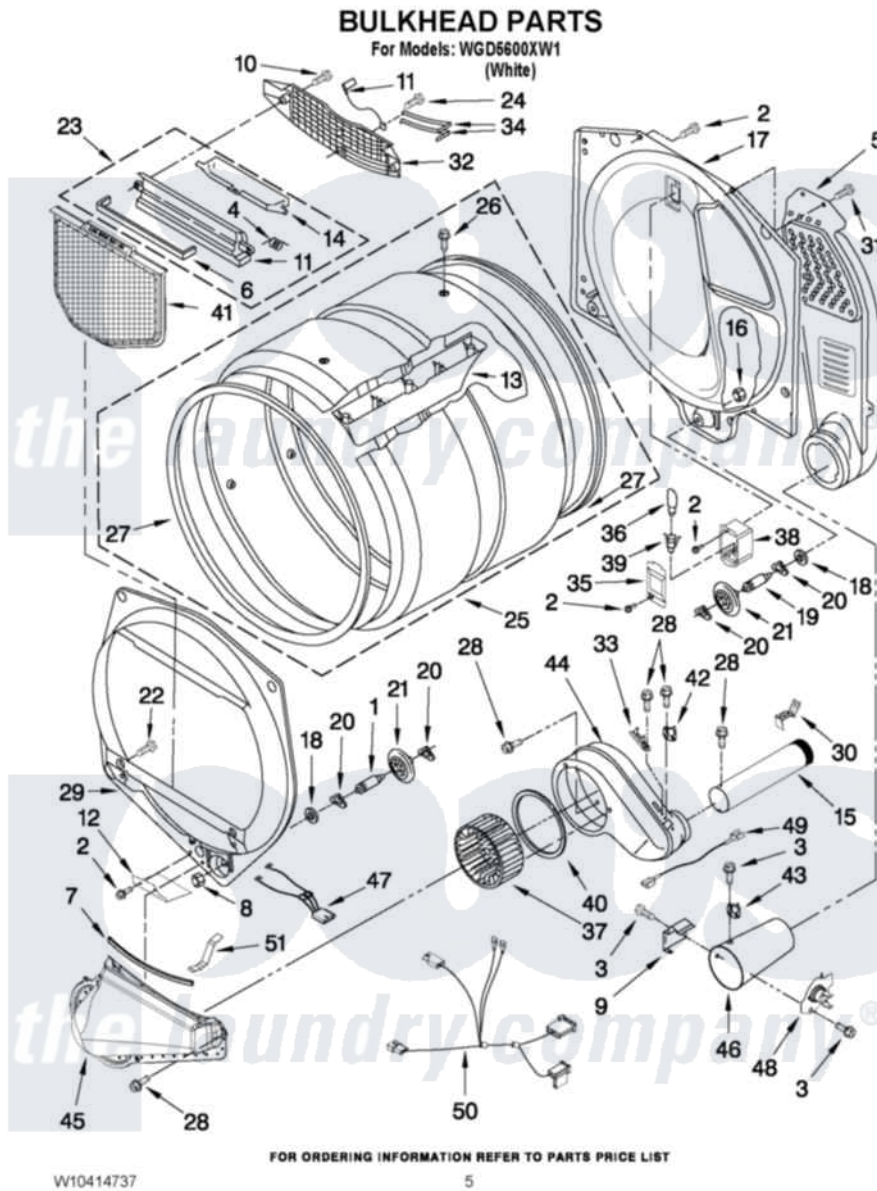

# Whirlpool WGD5600XW1 03 - BULKHEAD PARTS

Whirlpool Residential Whirlpool WGD5600XW1 Dryer Parts Parts Diagram 03 - BULKHEAD PARTS  
Click on the part number to view part

Item	Original Part Number	Replaced By	Status	Part Description
1	<a href="#">W10359271</a>			Shaft, Drum Roller Threads
2	3390647	<a href="#">488729</a>		Screw
3	<a href="#">90767</a>			Screw, 8A X 3/8 HeX Washer Head Tapping
4	<a href="#">3394986</a>			Spring, Lint Screen Door
5	<a href="#">W10293765</a>			Air Duct Assembly
6	<a href="#">697813</a>			Seal, Outlet Housing
7	697814	<a href="#">697813</a>		Seal, Outlet Housing
8	3934666	<a href="#">W10080210</a>		Nut, 3/8 X 16
9	<a href="#">338906</a>			Radiant, Sensor
10	<a href="#">3387230</a>			Screw, 10-16 X 13/16
11	<a href="#">W10153414</a>			Outlet, Housing Assembly
12	<a href="#">W10128629</a>			Shield, Blower Housing
13	697693	<a href="#">W10113136</a>		Baffle, Drum
14	<a href="#">W10153413</a>			Door, Lint Screen
15	8066224	<a href="#">279936</a>		Kit-Exhst
16	W10001120	<a href="#">W10080190</a>		Nut, 3/8-16