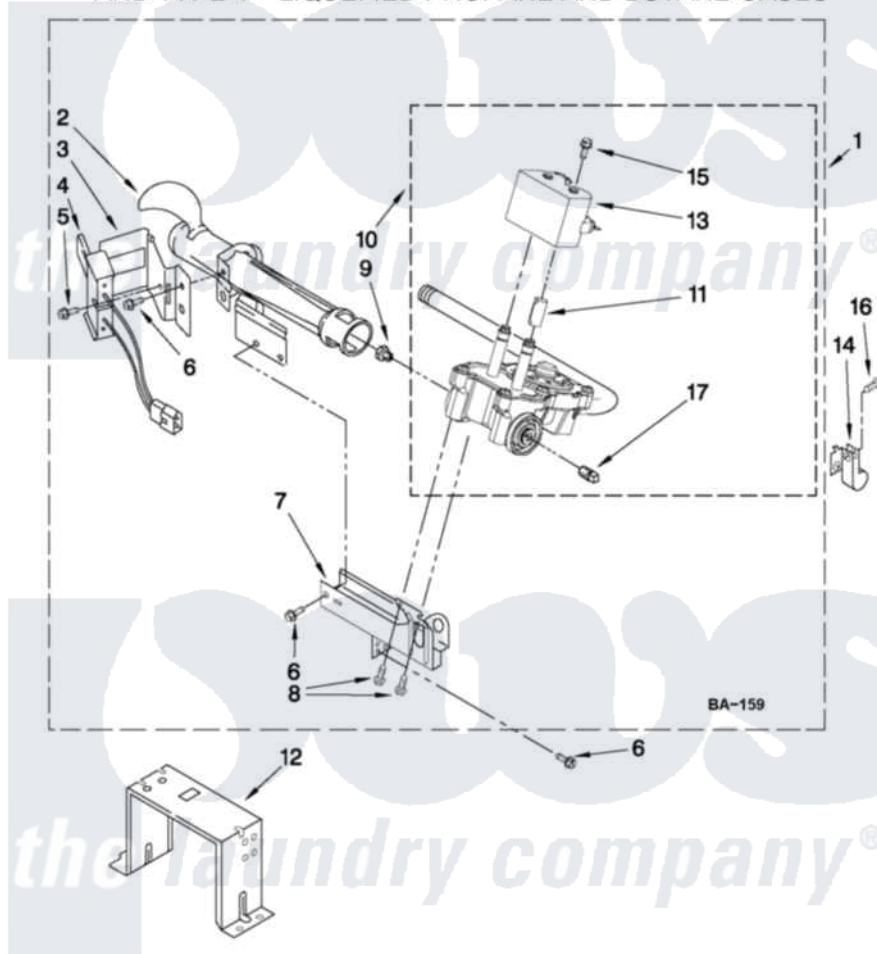

# Whirlpool WGD5600XW1 04 - W10293911 BURNER ASSEMBLY

## W10293911 BURNER ASSEMBLY

For Models: WGD5600XW1  
(White)

USE WITH TYPE 1 - NATURAL, TYPE 2 - MIXED,  
AND TYPE 4 - LIQUEFIED PROPANE AND BUTANE GASES

FOR ORDERING INFORMATION REFER TO PARTS PRICE LIST

W10414737

7

Whirlpool [Residential Whirlpool WGD5600XW1 Dryer Parts](#) Parts Diagram 04 - W10293911 BURNER ASSEMBLY  
Click on the part number to view part

Item	Original Part Number	Replaced By	Status	Part Description
1	W10293911	<a href="#">W10310204</a>		Burner-Gas
2	688617	<a href="#">693140</a>		Burner
3	<a href="#">694298</a>			Bracket, Ignitor
4	686590	<a href="#">279311</a>		Ignitor
5	<a href="#">3393909</a>			Screw, 8-32 X 7/8
6	343641	<a href="#">681414</a>		Screw, 10AB X 1/2
7	3389871		Not Available	Base, Burner
8	<a href="#">3387057</a>			Screw, 10-16 X 1/2 Orifice, Burner
9	<a href="#">15418</a>			Orifice, Burner Type 1
10	W10175144	<a href="#">W10293912</a>		Valve-Gas
11	W10295524	<a href="#">W10328463</a>		Coil, 60 Hz
12	<a href="#">3389889</a>			Bracket, Support
13	W10273784	<a href="#">W10328463</a>		Coil, 60 Hz
14	<a href="#">3978776</a>			Bracket, Gas Pipe Switch
15	<a href="#">326049536</a>			Screw, Coil
16	3390647	<a href="#">488729</a>		Screw