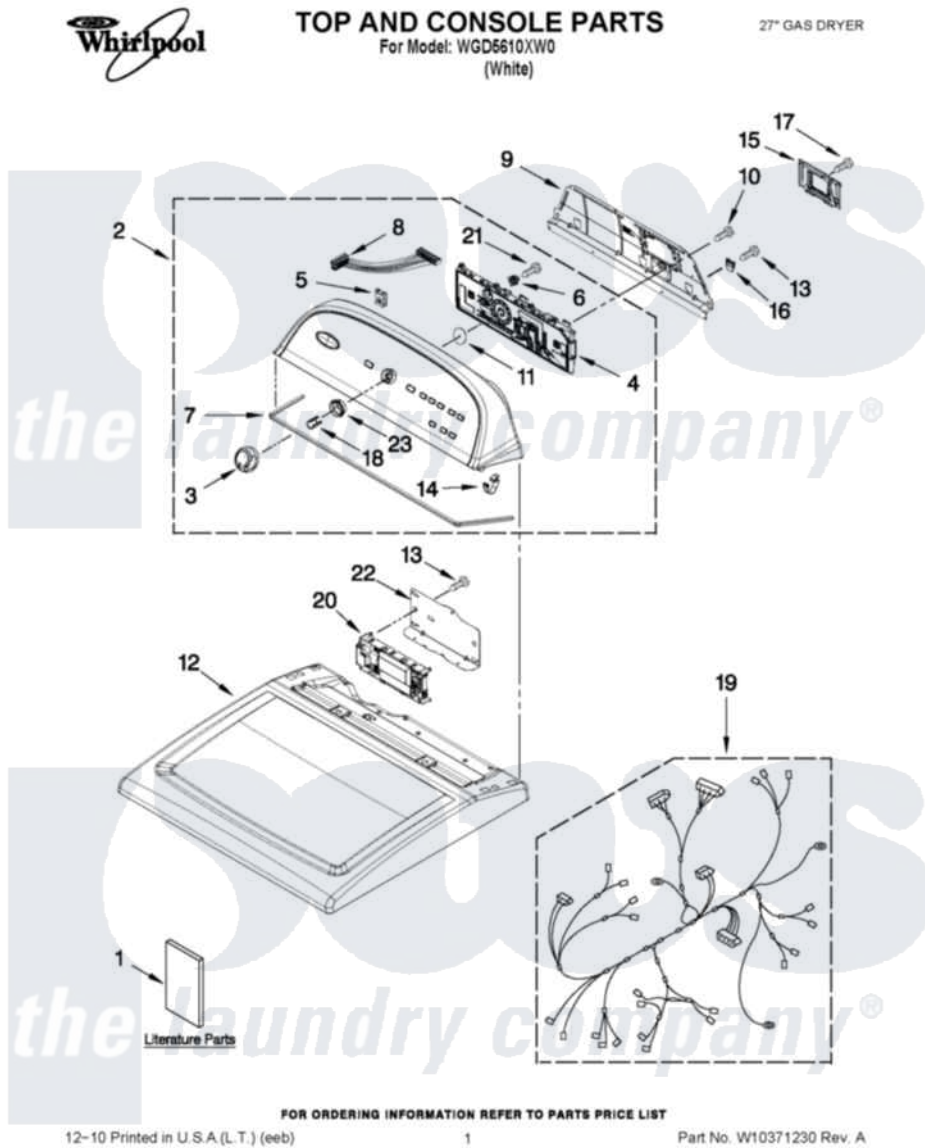

Whirlpool WGD5610XW0 01 - TOP AND CONSOLE PARTS

Whirlpool Residential Whirlpool WGD5610XW0 Dryer Parts Parts Diagram 01 - TOP AND CONSOLE PARTS
Click on the part number to view part

Item	Original Part Number	Replaced By	Status	Part Description
1	W10096984		Not Available	INSTALLATION (INSTRUCTIONS)
"	W10097053		Not Available	GUIDE, USE & CARE
"	W10097034		Not Available	TECH SHEET
2	W10295169			Console Assembly
3	W10251392			Knob Assembly
4	W10352593			User Interface Assembly
5	W10298336			8-18 Nch, U-Type NUT
6	W10274524			Tensioner, Facia
7	W10280079			Seal, Console
8	W10285494			Cable, User Interface
9	W10096969			Panel, Rear Console
10	693995			Screw, Hex Head
11	W10323092			Seal, User Interface
12	W10260246			Top
13	3390647	488729		Screw
14	8312709			Clip-Console

15	W10338363		Cover, Terminal Block
16	W10279552		Plug-Upper Rear Panel
17	3390814	90767	Screw, 8A X 3/8 HeX Washer Head Tapping
18	8536939		Clip, Knob
19	W10253982		Harness, Wiring
20	W10352638		Control, Electronic
21	W10219342		Screw, Baffle Mounting
22	W10271580		Bracket, Motor Control
23	W10325119		Spacer, Knob