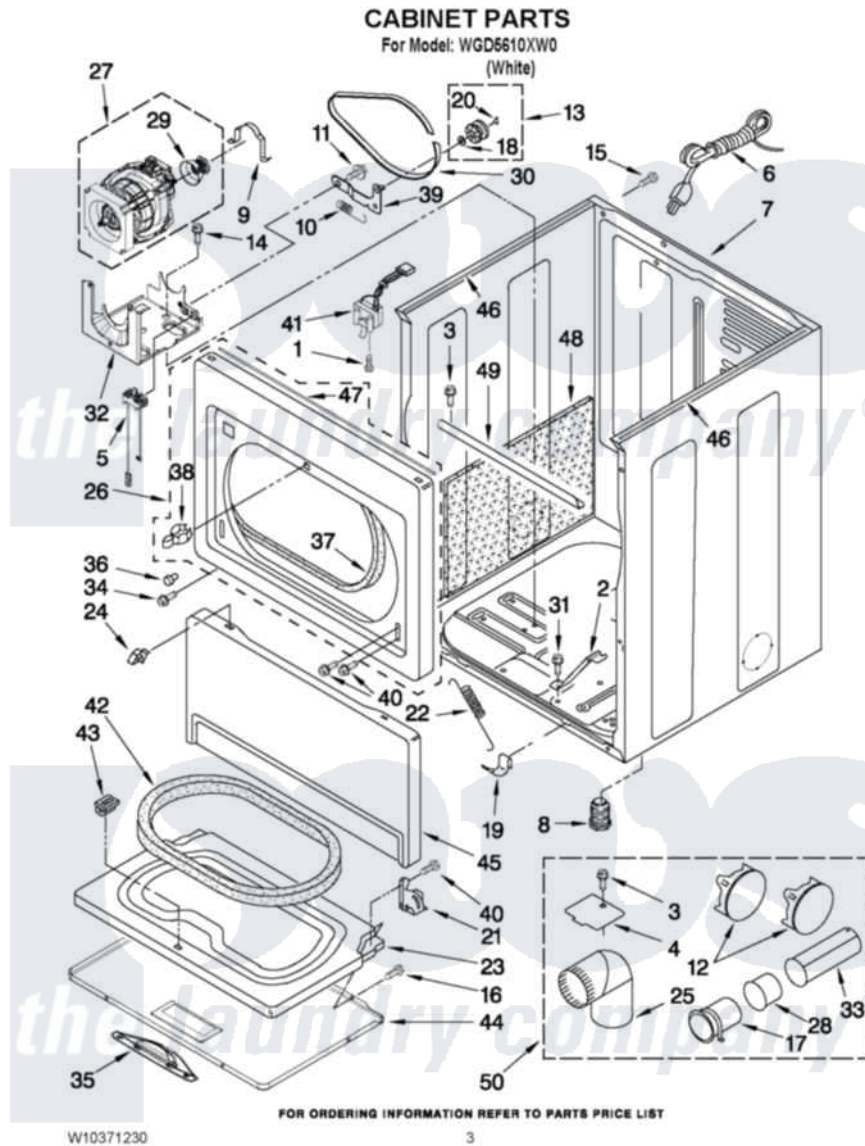

Whirlpool WGD5610XW0 02 - CABINET PARTS

Whirlpool Residential Whirlpool WGD5610XW0 Dryer Parts Parts Diagram 02 - CABINET PARTS
 Click on the part number to view part

Item	Original Part Number	Replaced By	Status	Part Description
1	697773	3395530		Screw
2	8529757			Bracket, Burner
3	3390647	488729		Screw
4	3394331			Plate Cover
5	W10246525	W10314253		Switch, Assembly Broken Belt
6	344020	3401402		Cord, Power
7	8310656			Cabinet
8	3392100	49621		Feet-Leveling
NI	279810			Foot-Optional
9	660658			Clamp, Motor Mounting 343481 685441
10	3387374			Spring, Idler
11	3389420			Retainer-Idler 1/4-20 X 1/16
12	49252			Plug, Multivent
13	3388672	279640		Pulley-ldr
14	343641	681414		Screw, 10AB X 1/2
				Screw, 9A X 3/8 Hex Washer

15	8533971	90767	Screw, 0A X 3/8 Hex Washer Head Tapping
16	342055	488627	Screw
17	8563747		Exhaust Pipe Medium Pipe
18	W10121334		Washer, Thrust
19	W10291934		Clip
20	690997		Washer, Thrust
21	3387560		Hinge, Door
"	3387559		Hinge, Door
22	3387565		Spring, Door
23	8066045		Door Inner
24	3388229		Retainer, Toe Panel
25	49026		4" - 90° Elbow
26	697227	279659	Panel
27	8538263	279787	Motor-Drive
28	8563750		Exhaust Pipe
29	8578220		Pulley, Motor
30	3387610	661570	Belt
31	693995		Screw, Hex Head
32	W10242878		Bracket, Motor Mounting
33	8563749		Exhaust Pipe
34	8281212	W10080800	Screw, 8-18 X 3/8
35	W10284093		Handle, Door
36	693152		Bumper, Console
37	3387242		Seal, Front Panel
38	696144	279570	Latch
39	3388674	W10118756	Idler Bracket
40	3357011	308685	Side Trim)
41	3406107		Door Switch Assembly
42	W10325058		Seal, Door
43	690081	279570	Latch
44	W10279553		Door, Front
45	697215	3406797	Toe Panel
46	W10336128		Seal, Spill Guard
47	W10312811		Seal, Spill Guard
48	W10123956		Dampening Panel
49	W10236068		Bracket, Cabinet
NI	W10331132		Dryer Exhaust Kit