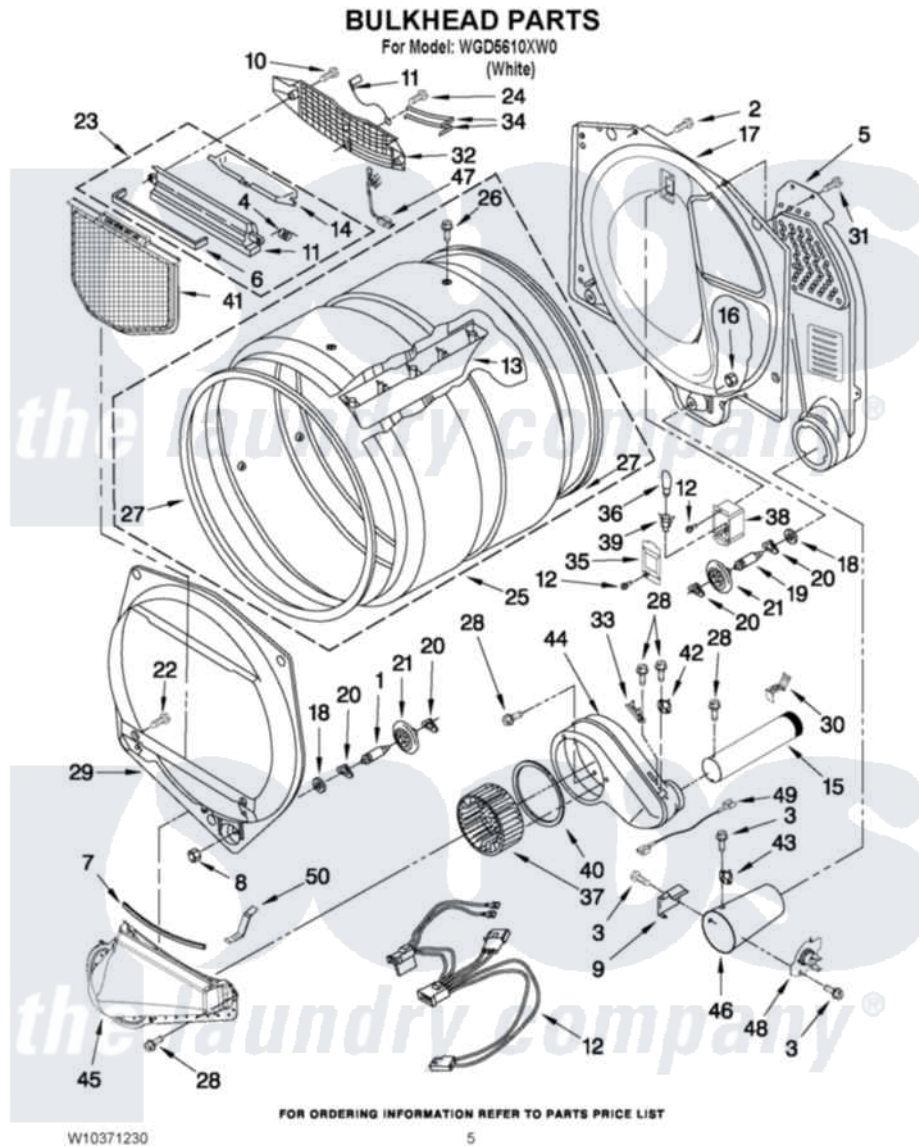

Whirlpool WGD5610XW0 03 - BULKHEAD PARTS

Whirlpool Residential Whirlpool WGD5610XW0 Dryer Parts Parts Diagram 03 - BULKHEAD PARTS
Click on the part number to view part

Item	Original Part Number	Replaced By	Status	Part Description
1	W10359271			Shaft, Drum Roller Threads
2	3390647	488729		Screw
3	90767			Screw, 8A X 3/8 HeX Washer Head Tapping
4	3394986			Spring, Lint Screen Door
5	W10293765			Air Duct Assembly
6	697813			Seal, Outlet Housing
7	697814	697813		Seal, Outlet Housing
8	3934666	W10080210		Nut, 3/8 X 16
9	338906			Radiant, Sensor
10	3387230			Screw, 10-16 X 13/16
11	W10153414			Outlet, Housing Assembly
12	W10305870			Harness, Gas
13	697693	W10113136		Baffle, Drum
14	W10153413			Door, Lint Screen
15	8066224	279936		Kit-Exhst
16	W10001120	W10080190		Nut, 3/8-16

17	8520836		Bulkhead, Rear
18	3387459	W10080960	Washer, Support
19	W10359272		Shaft, Roller Drum Threads
20	690997		Washer, Thrust
21	W10314171		Roller, Support Assembly
22	695240	488729	Screw
23	W10153423		Outlet Grille, Housing Assembly
24	359625	487240	Screw, For Mtg. Service Capacitor
25	8318215	W10197999	Drum
26	W10219342		Screw, Baffle Mounting
27	W10166807	280114	Seal
28	693995		Screw, Hex Head
29	697557		Bulkhead, Front
30	8572105		Retainer, Toe Panel
31	489463		Screw, 8-18 X 1/16
32	W10153412		Grille, Outlet
33	3392519		Thermal Limiter
34	3387223		Electrode, Sensor
35	3402841	8532165	Lens, Drum Light
36	3406124	22002263	Lamp
37	697772		Wheel, Blower
38	8578825		Bracket, Drum Light
39	W10214261		Socket, Drum Light Assembly
40	697770		Seal, Cover Plate Blower Housing
41	W10049370	W10120998	Screen
42	8577274		Thermostat 295F
43	3391912		Thermostat, High-Limit 255 F
44	8544362	W10119255	Housing, Blower
45	8066168	W10128606	Duct-Lint
46	8573824		Funnel, Burner
47	W10298258		Harness, Sensor
48	8573713		Thermal-Cutoff
49	3401707		Jumper, Tco-High Limit
50	8066208		Clip-Exhaust