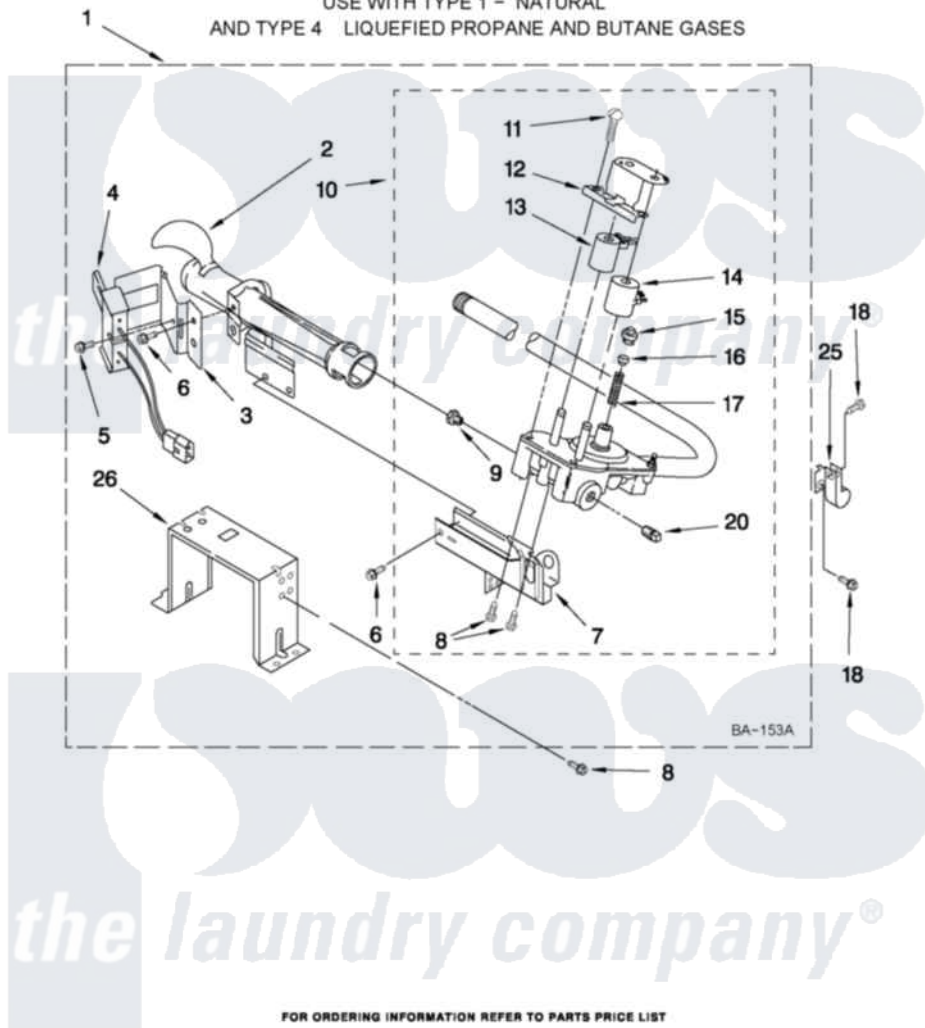

Whirlpool WGD5610XW0 04 - 8576353 BURNER ASSEMBLY

8576353 BURNER ASSEMBLY

For Model: WGD5610XW0
(White)

USE WITH TYPE 1 - NATURAL
AND TYPE 4 LIQUEFIED PROPANE AND BUTANE GASES

FOR ORDERING INFORMATION REFER TO PARTS PRICE LIST

W10371230

7

Whirlpool [Residential Whirlpool WGD5610XW0 Dryer Parts](#) Parts Diagram 04 - 8576353 BURNER ASSEMBLY
Click on the part number to view part

Item	Original Part Number	Replaced By	Status	Part Description
1	8576353	280119		Burner-Gas
2	688617	693140		Burner
3	694298			Bracket, Ignitor
4	686590	279311		Ignitor
5	3393909			Screw, 8-32 X 7/8
6	343641	681414		Screw, 10AB X 1/2
7	3389871		Not Available	Base, Burner
8	3387057			Screw, 10-16 X 1/2 Orifice, Burner
9	15418			Orifice, Burner Type 1
"	15422		Not Available	ORIFICE, BURNER (TYPE 4) (BUTANE)
"	234867	229742		Orifice, Burner
10	W10118347	W10293912		Valve-Gas
11	694421			Screw, Bracket Mounting
12	694538			Bracket, Shunt
13	694540			Coil, 60 Hz