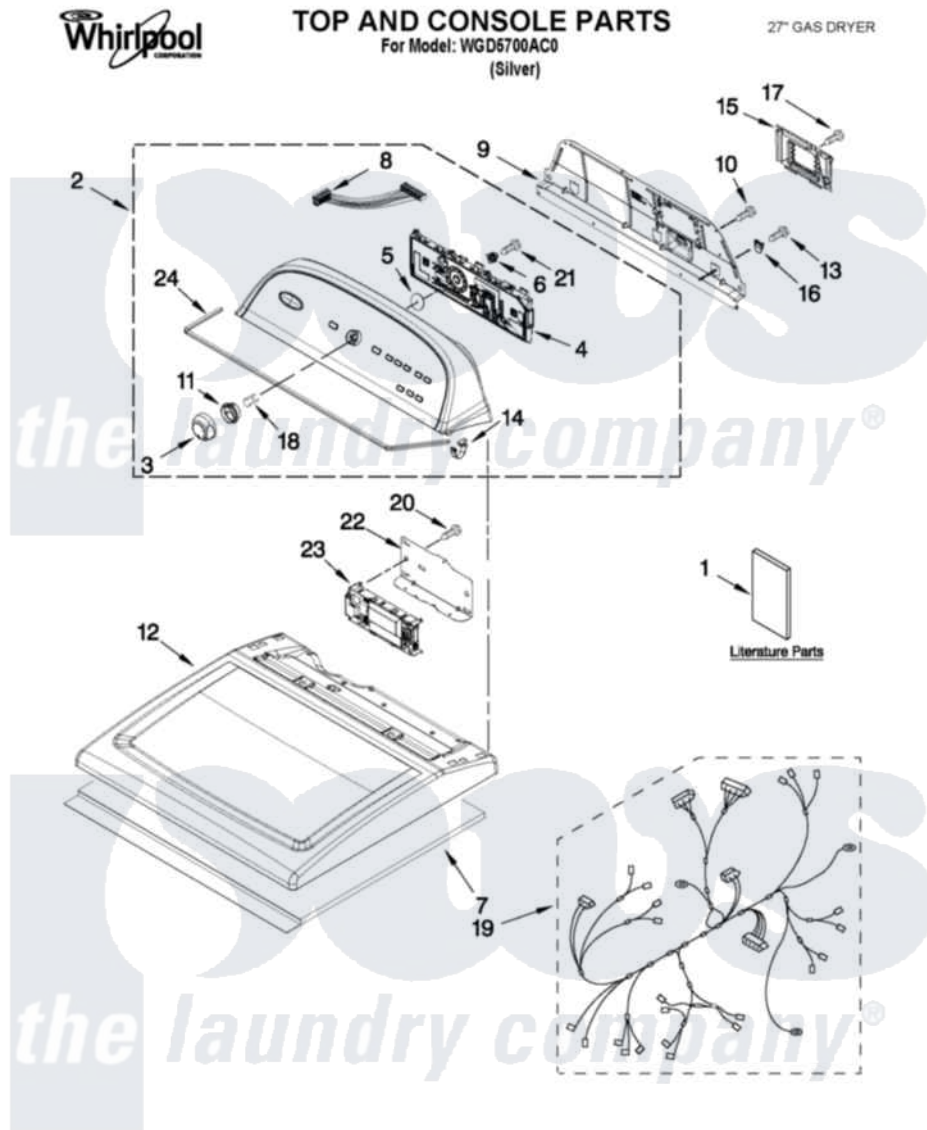

# Whirlpool WGD5700AC0 01 - TOP AND CONSOLE PARTS

5-12 Printed in U.S.A. (BMN) (psw)

1

Part No. W10503111 Rev. A

Whirlpool Residential Whirlpool WGD5700AC0 Dryer Parts Parts Diagram 01 - TOP AND CONSOLE PARTS  
 Click on the part number to view part

Item	Original Part Number	Replaced By	Status	Part Description
1	W10115228		Not Available	INSTRUCTIONS, INSTALLATION
"	W10097053		Not Available	GUIDE, USE & CARE
"	W10417013		Not Available	TECH SHEET
2	<a href="#">W10458788</a>			Console Assembly
3	<a href="#">W10251394</a>			Assembly, Knob White And Silver Models
4	<a href="#">W10269626</a>			User Interface Assembly
5	<a href="#">W10323092</a>			Seal, User Interface
6	<a href="#">W10274524</a>			Tensioner, Facia
7	<a href="#">W10123956</a>			Dampening Panel
8	<a href="#">W10285494</a>			Cable, User Interface
9	<a href="#">W10096969</a>			Panel, Rear Console
10	<a href="#">693995</a>			Screw, Hex Head
11	<a href="#">W10325119</a>			Spacer, Knob
12	<a href="#">W10458665</a>			Top
13	3390647	<a href="#">488729</a>		Screw

14	<a href="#">8312709</a>		Clip-Console
15	<a href="#">W10338363</a>		Cover, Terminal Block
16	<a href="#">W10279552</a>		Plug-Upper Rear Panel
17	3390814	<a href="#">90767</a>	Screw, 8A X 3/8 HeX Washer Head Tapping
18	<a href="#">8536939</a>		Clip, Knob
19	<a href="#">W10287253</a>		Harness, Wiring
20	<a href="#">W10298336</a>		8-18 Nch, U-Type NUT
21	<a href="#">W10219342</a>		Screw, Baffle Mounting
22	<a href="#">W10271580</a>		Bracket, Motor Control
23	<a href="#">W10214008</a>		Control, Electronic
24	<a href="#">W10280079</a>		Seal, Console