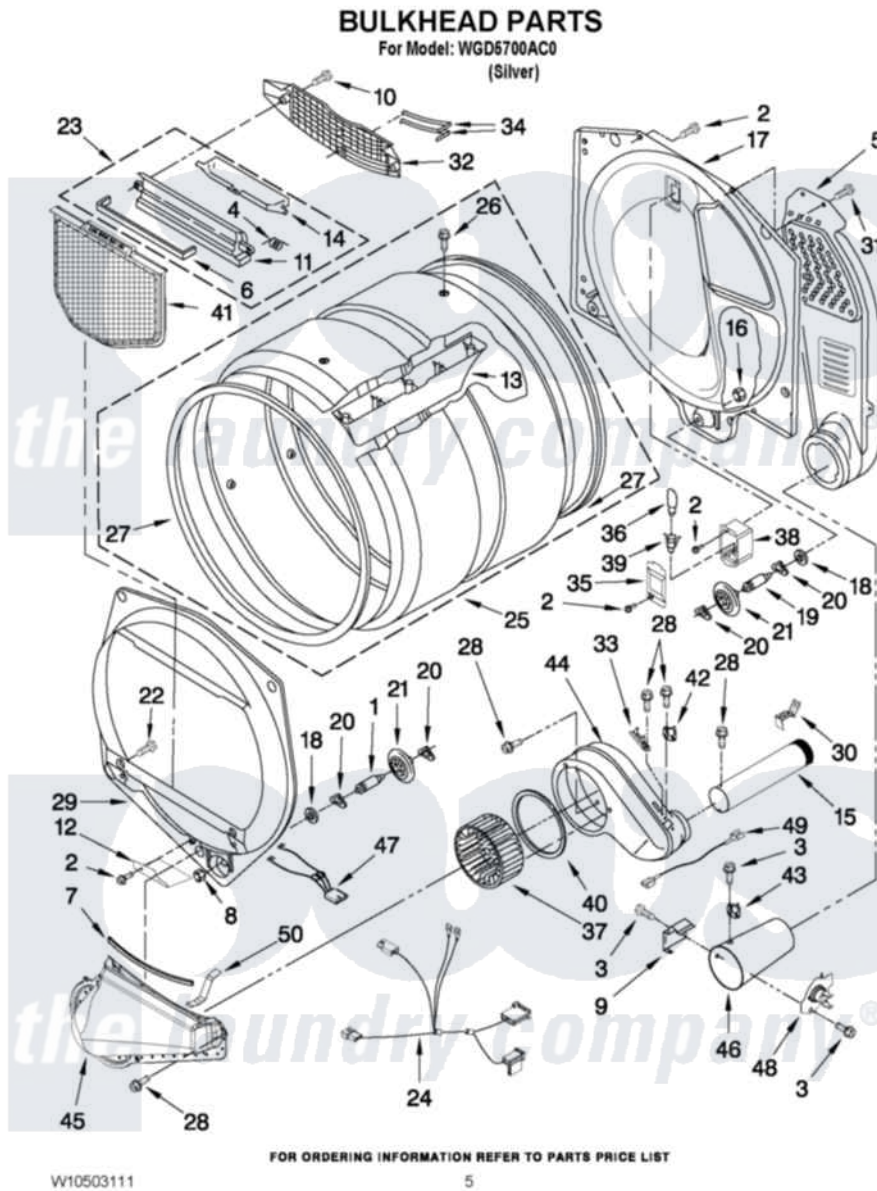

Whirlpool WGD5700AC0 03 - BULKHEAD PARTS

Whirlpool [Residential Whirlpool WGD5700AC0 Dryer Parts](#) Parts Diagram 03 - BULKHEAD PARTS
Click on the part number to view part

Item	Original Part Number	Replaced By	Status	Part Description
1	W10359271			Shaft, Drum Roller Threads
2	3390647	488729		Screw
3	90767			Screw, 8A X 3/8 HeX Washer Head Tapping
4	3394986			Spring, Lint Screen Door
5	W10293765			Air Duct Assembly
6	697813			Seal, Outlet Housing
7	697814	697813		Seal, Outlet Housing
8	3934666	W10080210		Nut, 3/8 X 16
9	338906			Radiant, Sensor
10	3387230			Screw, 10-16 X 13/16
11	W10153414			Outlet, Housing Assembly
12	W10128629			Shield, Blower Housing
13	697693	W10113136		Baffle, Drum
14	W10153413			Door, Lint Screen
15	8066224	279936		Kit-Exhst
16	W10001120	W10080190		Nut, 3/8-16

17	8520836		Bulkhead, Rear
18	3387459	W10080960	Washer, Support
19	W10359272		Shaft, Roller Drum Threads
20	690997		Washer, Thrust
21	W10314171		Roller, Support Assembly
22	695240	488729	Screw
23	W10153423		Outlet Grille, Housing Assembly
24	W10305870		Harness, Gas
25	8318215	W10197999	Drum
26	W10219342		Screw, Baffle Mounting
27	W10166807	280114	Seal
28	693995		Screw, Hex Head
29	697557		Bulkhead, Front
30	8572105		Retainer, Toe Panel
31	489463		Screw, 8-18 X 1/16
32	W10153412		Grille, Outlet
33	3392519		Thermal Limiter
34	3387223		Electrode, Sensor
35	3402841	8532165	Lens, Drum Light
36	3406124	22002263	Lamp
37	697772		Wheel, Blower
38	8578825		Bracket, Drum Light
39	W10214261		Socket, Drum Light Assembly
40	697770		Seal, Cover Plate Blower Housing
41	W10049370	W10120998	Screen
42	8577274		Thermostat 295F
43	3391912		Thermostat, High-Limit 255 F
44	8544362	W10119255	Housing, Blower
45	8066168	W10128606	Duct-Lint
46	8573824		Funnel, Burner
47	W10298258		Harness, Sensor
48	8573713		Thermal-Cutoff
49	3401707		Jumper, Tco-High Limit
50	W10345456	8066208	Clip-Exhaust