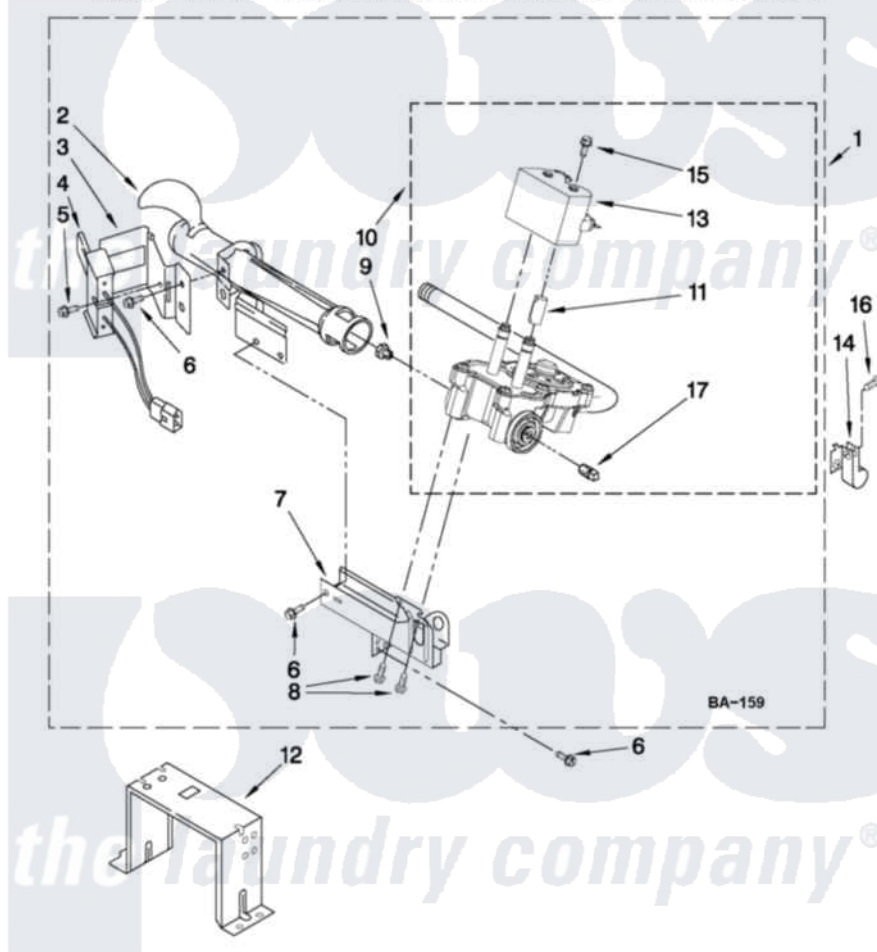

Whirlpool WGD5700AC0 04 - W10293911 BURNER ASSEMBLY

W10293911 BURNER ASSEMBLY

For Model: WGD5700AC0
(Silver)

USE WITH TYPE 1 - NATURAL, TYPE 2 - MIXED,
AND TYPE 4 - LIQUEFIED PROPANE AND BUTANE GASES

FOR ORDERING INFORMATION REFER TO PARTS PRICE LIST

W10503111

7

Whirlpool [Residential Whirlpool WGD5700AC0 Dryer Parts](#) Parts Diagram 04 - W10293911 BURNER ASSEMBLY
Click on the part number to view part

| Item | Original Part Number | Replaced By | Status | Part Description |
|------|---------------------------|---------------------------|---------------|------------------------------------|
| 1 | W10293911 | W10310204 | | Burner-Gas |
| 2 | 688617 | 693140 | | Burner |
| 3 | 694298 | | | Bracket, Ignitor |
| 4 | 686590 | 279311 | | Ignitor |
| 5 | 3393909 | | | Screw, 8-32 X 7/8 |
| 6 | 343641 | 681414 | | Screw, 10AB X 1/2 |
| 7 | 3389871 | | Not Available | Base, Burner |
| 8 | 3387057 | | | Screw, 10-16 X 1/2 Orifice, Burner |
| 9 | 15418 | | | Orifice, Burner Type 1 |
| 10 | W10175144 | W10293912 | | Valve-Gas |
| 11 | W10295524 | W10328463 | | Coil, 60 Hz |
| 12 | 3389889 | | | Bracket, Support |
| 13 | W10273784 | W10328463 | | Coil, 60 Hz |
| 14 | 3978776 | | | Bracket, Gas Pipe Switch |
| 15 | 326049536 | | | Screw, Coil |
| 16 | 3390647 | 488729 | | Screw |