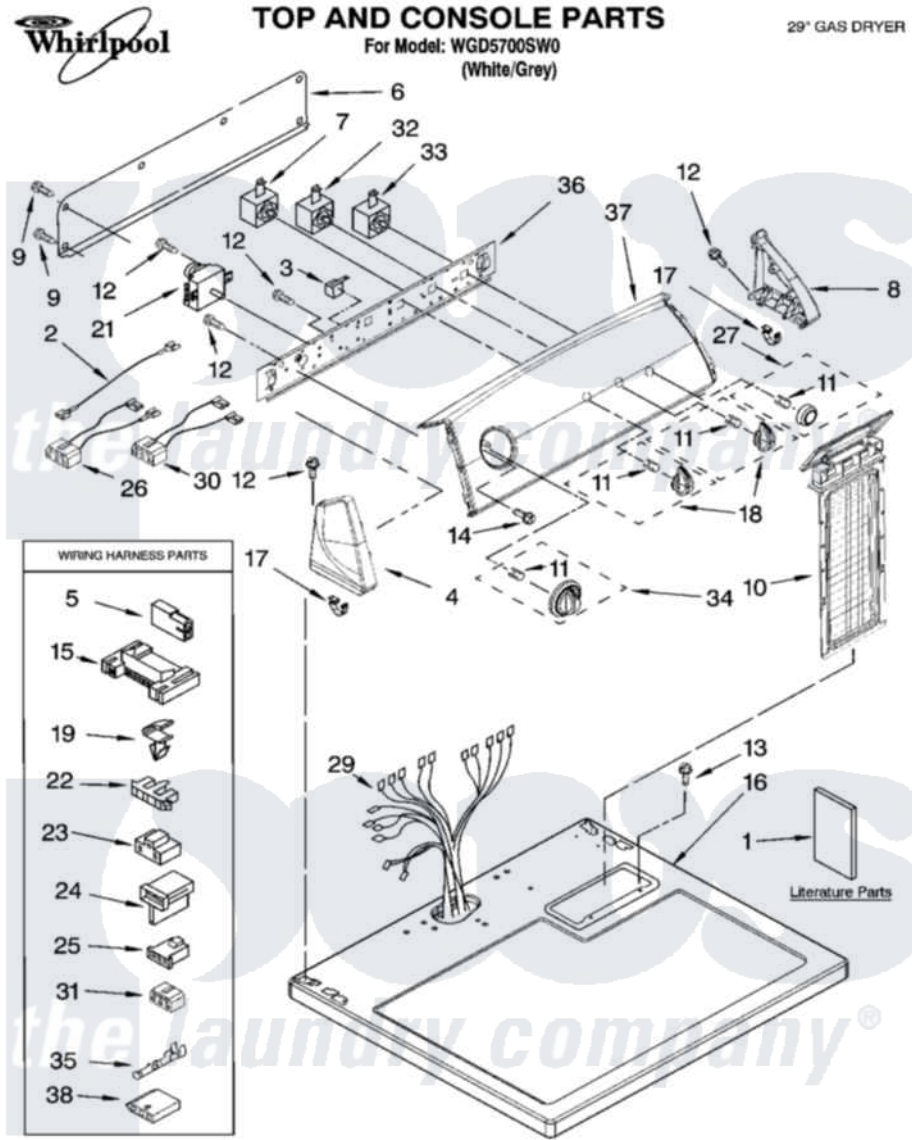

# Whirlpool WGD5700SW0 01 - TOP AND CONSOLE PARTS

5-06 Litho in U.S.A. (LT)

1

Part No. 8181238

[Whirlpool Residential Whirlpool WGD5700SW0 Dryer Parts](#) Parts Diagram 01 - TOP AND CONSOLE PARTS

[Click on the part number to view part](#)

10	<a href="#">8557857</a>		Screen, Lint
11	<a href="#">8536939</a>		Clip, Knob
12	8533971	<a href="#">90767</a>	Screw, 8A X 3/8 HeX Washer Head Tapping
13	688983	<a href="#">487240</a>	Screw, For Mtg. Service Capacitor
14	8533951	<a href="#">3400859</a>	Screw, Grounding
15	<a href="#">3395683</a>		Receptacle, Multi-Terminal
16	8559800	<a href="#">8563663</a>	Top
17	<a href="#">8312709</a>		Clip-Console
18	<a href="#">W10034380</a>		Knob, Control
19	<a href="#">3394427</a>		Clip-Harness
21	<a href="#">8299766</a>		Timer Assembly
22	<a href="#">3397269</a>		Connector, Timer
23	<a href="#">3401144</a>		Connector
24	<a href="#">3403499</a>		Connector, 2-Postion
25	<a href="#">3403498</a>		Connector, 3-Position
26	<a href="#">3397695</a>		Wire, Jumper
27	<a href="#">W10034790</a>		Knob, Push-To-Start
29	<a href="#">8299879</a>		Harness, Wiring
30	3396029	<a href="#">8539893</a>	Wire, Jumper
31	<a href="#">3347243</a>		Block, Disconnect
32	<a href="#">3405156</a>		Switch, Rotary
33	<a href="#">3398095</a>		Switch, Push-To-Start
34	<a href="#">W10034750</a>		Timer Knob Assembly
35	<a href="#">94614</a>		Terminal
36	<a href="#">8566052</a>		Bracket, Console
37	<a href="#">8578859</a>		Panel, Control
38	<a href="#">3936144</a>		Do-It-Yourself Repair Manuals