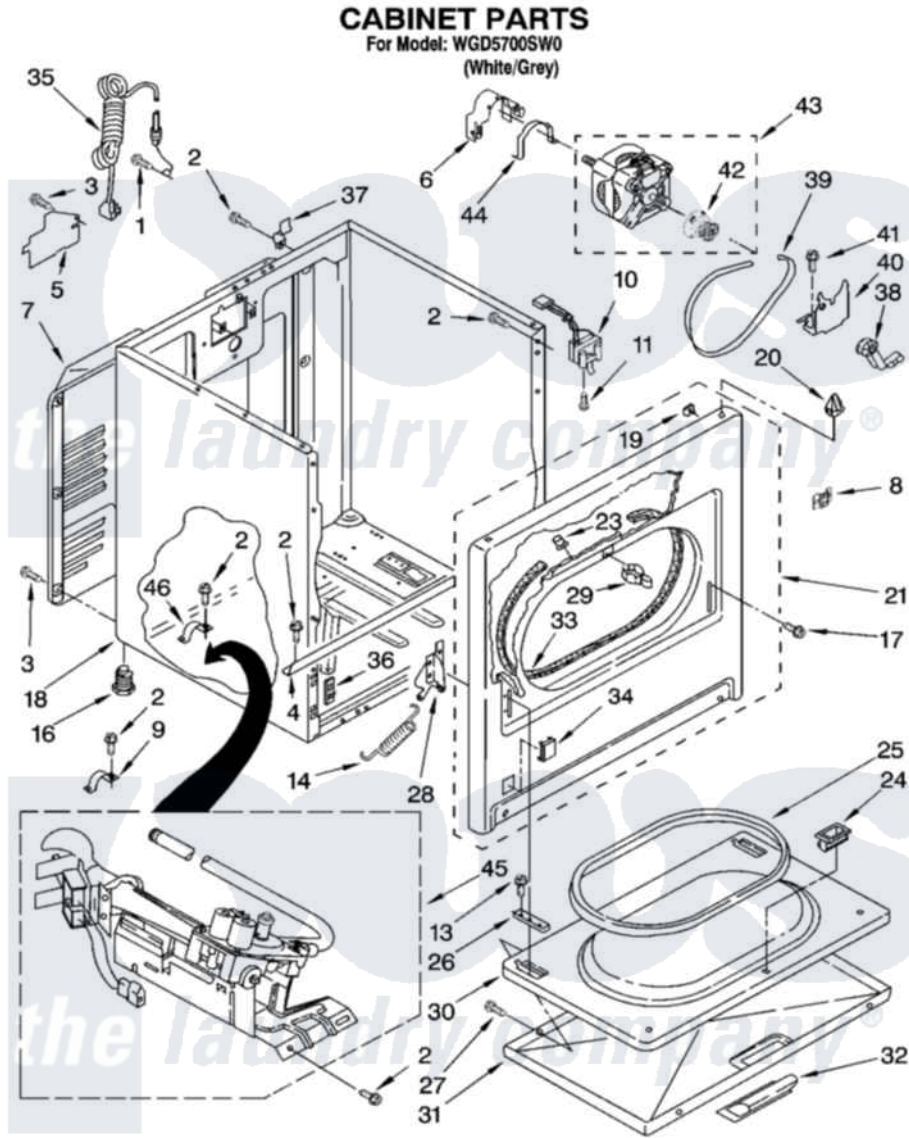

Whirlpool WGD5700SW0 02 - CABINET PARTS

8181238

3

Whirlpool [Residential Whirlpool WGD5700SW0 Dryer Parts](#) Parts Diagram 02 - CABINET PARTS
Click on the part number to view part

Item	Original Part Number	Replaced By	Status	Part Description
1	697776	4331106		Screw, No.10-32 X 7/16
2	343641	681414		Screw, 10AB X 1/2
3	693995			Screw, Hex Head
4	8541400			Bracket, Cabinet
5	3396795			Cover, Terminal Block
6	3404162			Clamp, Motor
7	3396805	280043		Panel-Rear
8	8546676	W10041960		Spring, Door
9	3980175			Clamp, Elbow
10	3406107			Door Switch Assembly
11	697773	3395530		Screw
13	3357011	308685		Side Trim)
14	8541401	W10041960		Spring, Door
16	3392100	49621		Feet-Leveling
"	279810			Foot-Optional
17	342043	486146		Screw

18	8530603	8533643	Cabinet
19	98234		Clip, U-Bend
20	690363	18776	Lock, Front Top
21	3395197	279740	Panel
23	685203	279220	Clip
24	3389441		Door Catch Assembly
25	3390731		Seal, Door
26	337189		Clip, Hinge
27	694091		Trim, Side Right Hand
28	8066056		Hinge, Door
"	8066057		Hinge, Door
29	696144	279570	Latch
30	695737		Door, Rear
31	3393549		Door, Front
32	8566057	W10095180	Handle, Door
33	3406129		Seal And Bearing Assembly
34	3394975		Plug, Front Panel
35	344020	3401402	Cord, Power
36	3394083		Clip, Front Panel
37	8066217		Hinge, Top
38	691366		Idler And Pulley Assembly
39	8066065	341241	Belt
40	348780		Base, Motor
41	3400500		Bolt, 3405245 5/16-18 X 3/4
42	8066184		Pulley, Motor
43	8066206	279827	Motor-Drve
44	660658		Clamp, Motor Mounting 343481 685441
45	8318272	W10465748	Burner-Gas
46	341029		Clamp, Pipe Door Spring