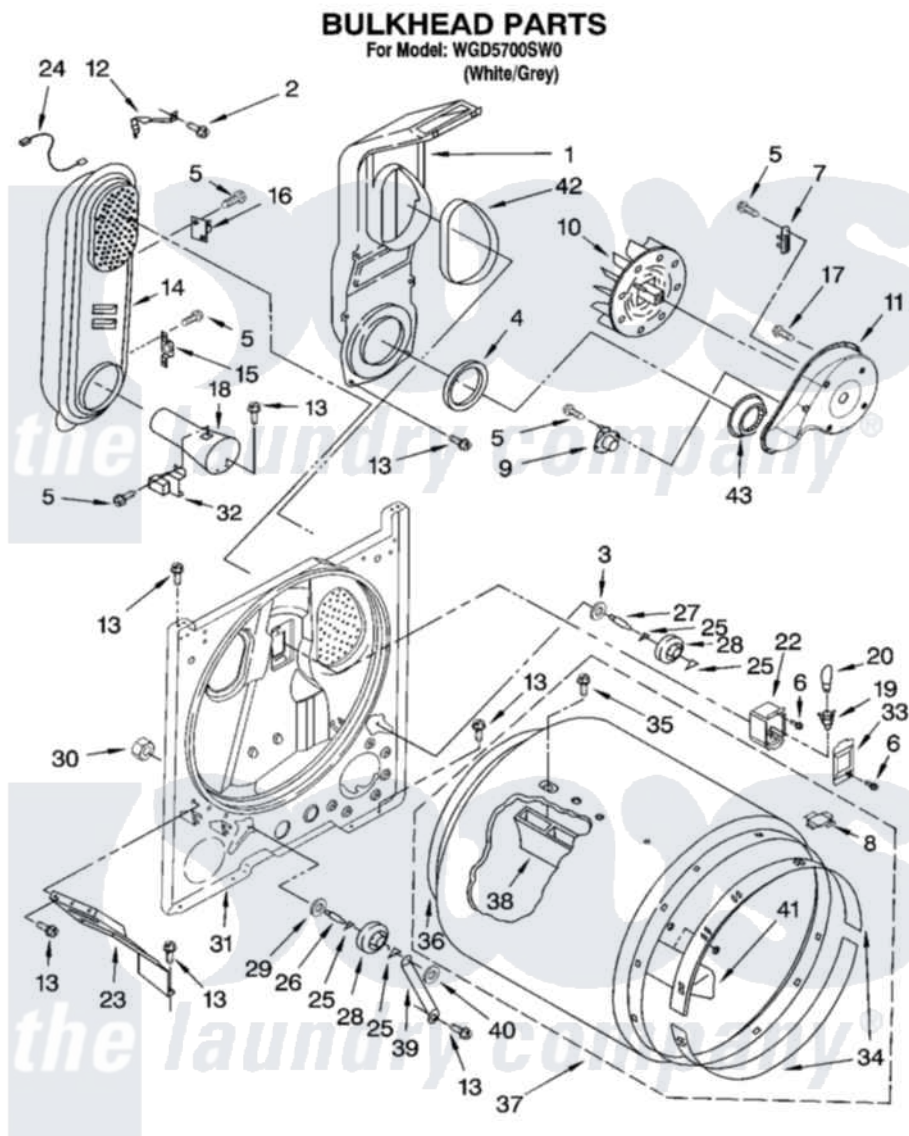

Whirlpool WGD5700SW0 03 - BULKHEAD PARTS

8181238

5

Whirlpool Residential Whirlpool WGD5700SW0 Dryer Parts Parts Diagram 03 - BULKHEAD PARTS
 Click on the part number to view part

Item	Original Part Number	Replaced By	Status	Part Description
1	348368			Lint Chute Assembly
2	489463			Screw, 8-18 X 1/16
3	3388703			Washer, Support
4	347139			Seal, Lint Chute
5	90767			Screw, 8A X 3/8 HeX Washer Head Tapping
6	487909	488729		Screw
7	3392519			Thermal Limiter
8	8066086			Plug, Drum Hole
9	3387134			Thermostat, Internal-Bias
10	694089			Wheel, Blower
11	8577230			Housing, Blower
12	3398161			CLIP
13	343641	681414		Screw, 10AB X 1/2
14	8530285	279980		Box
15	3403140			Thermostat, High-Limit 205F
16	280010			Kit, Thermal Cut-Off

17	3390647	488729	Screw
18	8066049		Funnel, Burner Light
19	3403634	W10136369	Socket, Drum Light Assembly
20	3406124	22002263	Lamp
22	3977373		Bracket, Drum Light
23	3406022		Bracket, Bulkhead
24	3401707		Jumper, Tco-High Limit
25	690997		Washer, Thrust
26	3399506	W10359270	Shaft, Drum Roller Threads
27	3399507	W10359269	Shaft, Drum Roller Threads
28	3397590	349241T	Support
29	348197		Washer, Support
30	3359452		Nut, Lock
31	3403413		Bulkhead
32	338906		Radiant, Sensor
33	3402841	8532165	Lens, Drum Light
34	692526	279441	BeaRng-Rng
35	97787	W10109200	Screw, Baffle Mounting
36	3406130	279857	Seal
37	695587		Drum Assembly
38	692490		Baffle, Drum
39	3976434		Bracket, Support Shaft
40	90296		Nut, Push On
41	3403636		Baffle, Drum
42	339956		Seal, Air Duct To Bulkhead
43	696302		Shield, Exhaust