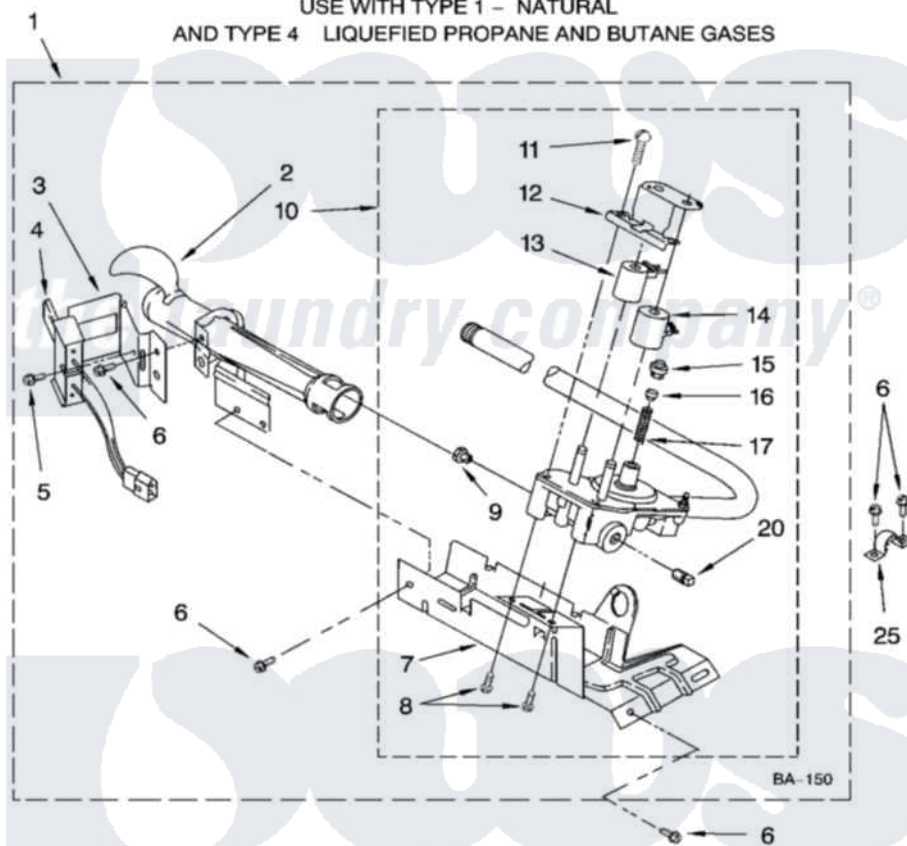

Whirlpool WGD5700SW0 04 - 8318272 BURNER ASSEMBLY, OPTIONAL PARTS (NOT INCLUDED)

8318272 BURNER ASSEMBLY

For Model: WGD5700SW0

(White/Grey)

USE WITH TYPE 1 - NATURAL
AND TYPE 4 LIQUEFIED PROPANE AND BUTANE GASES

8181238

7

Whirlpool [Residential Whirlpool WGD5700SW0 Dryer Parts](#) Parts Diagram 04 - 8318272 BURNER ASSEMBLY, OPTIONAL PARTS (NOT INCLUDED).
Click on the part number to view part

Item	Original Part Number	Replaced By	Status	Part Description
1	8318272	W10465748		Burner-Gas
2	688617	693140		Burner
3	694298			Bracket, Ignitor
4	686590	279311		Ignitor
5	3393909			Screw, 8-32 X 7/8
6	343641	681414		Screw, 10AB X 1/2
7	693986			Base, Burner
8	3387057			Screw, 10-16 X 1/2 Orifice, Burner
9	234826			Orifice, Burner Type 1
"	229742			Orifice, Burner
"	234868			Orifice, Burner
10	8318277	W10337269		Valve-Gas
11	694421			Screw, Bracket Mounting
12	694538			Bracket, Shunt