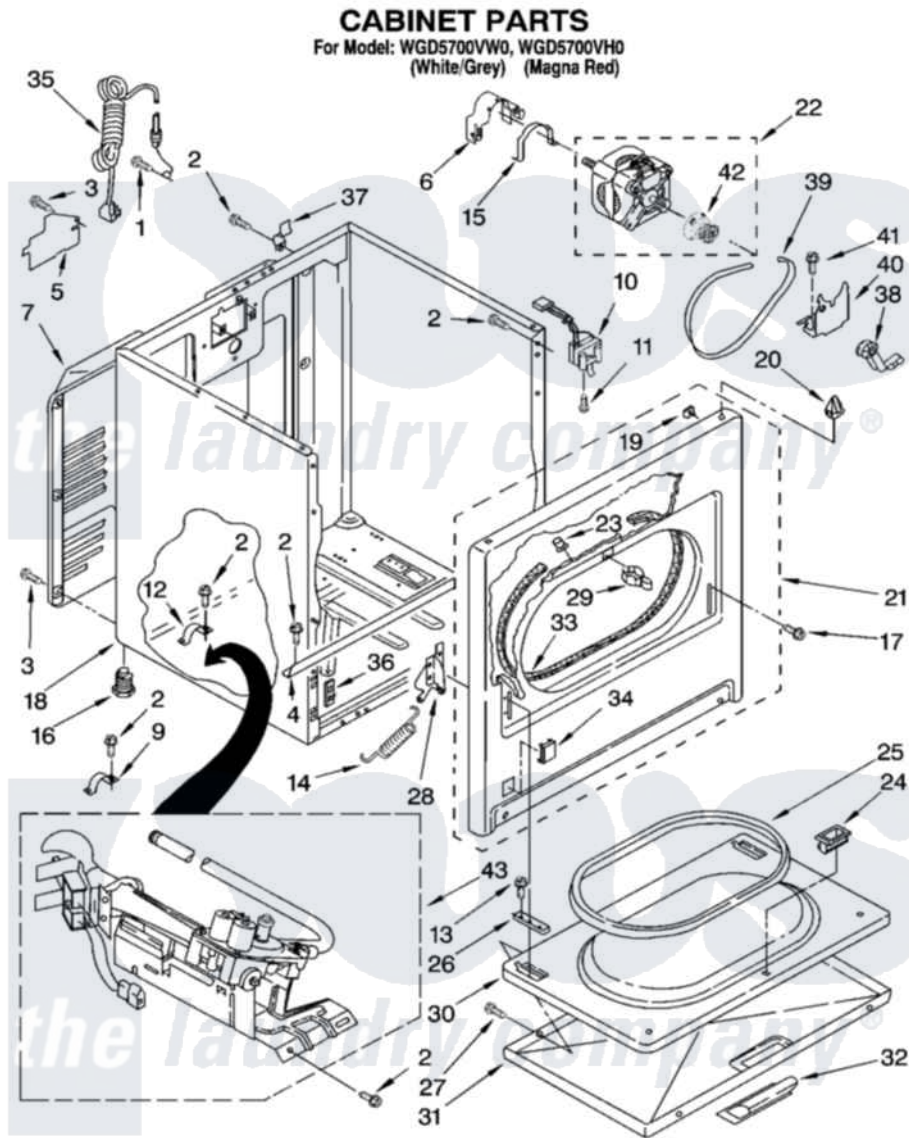

Whirlpool WGD5700VH0 02 - CABINET PARTS

W10239604

3

Whirlpool [Residential Whirlpool WGD5700VH0 Dryer Parts](#) Parts Diagram 02 - CABINET PARTS
Click on the part number to view part

Item	Original Part Number	Replaced By	Status	Part Description
1	697776	4331106		Screw, No.10-32 X 7/16
2	343641	681414		Screw, 10AB X 1/2
3	693995			Screw, Hex Head
4	8541400			Bracket, Cabinet
5	3396795			Cover, Terminal Block
6	3404162			Clamp, Motor
7	3396805	280043		Panel-Rear
9	3980175			Clamp, Elbow
10	3406107			Door Switch Assembly
11	697773	3395530		Screw
12	341029			Clamp, Pipe Door Spring
13	3357011	308685		Side Trim)
14	W10041960			Spring, Door
15	W10121316			Plug, Multivent
16	3392100	49621		Feet-Leveling
"	279810			Foot-Optional

17	342043	486146	Screw
18	8560603	Not Available	Cabinet (Includes Illus. 4) (White)
"	W10208295		Cabinet
19	98234		Clip, U-Bend
20	690363	18776	Lock, Front Top
21	3395197	279740	Panel
"	W10208304	W10246470	Panel
22	W10194250	279827	Motor-Drive
23	685203	279220	Clip
24	3389441		Door Catch Assembly
25	3390731		Seal, Door
26	337189		Clip, Hinge
27	694091		Trim, Side Right Hand
28	8066056		Hinge, Door
"	8066057		Hinge, Door
29	696144	279570	Latch
30	695737		Door, Rear
31	3393549		Door, Front
"	W10205714		Door, Front
32	W10095180		Handle, Door
"	W10205821		Handle, Door
33	3406129		Seal And Bearing Assembly
34	3394975		Plug, Front Panel
"	W10205814		Plug, Front Panel
35	344020	3401402	Cord, Power
36	3394083		Clip, Front Panel
37	8066217		Hinge, Top
38	691366		Idler And Pulley Assembly
39	W10131364	341241	Belt
40	348780		Base, Motor
41	3400500		Bolt, 3405245 5/16-18 X 3/4
42	8066184		Pulley, Motor
43	8318272	W10465748	Burner-Gas