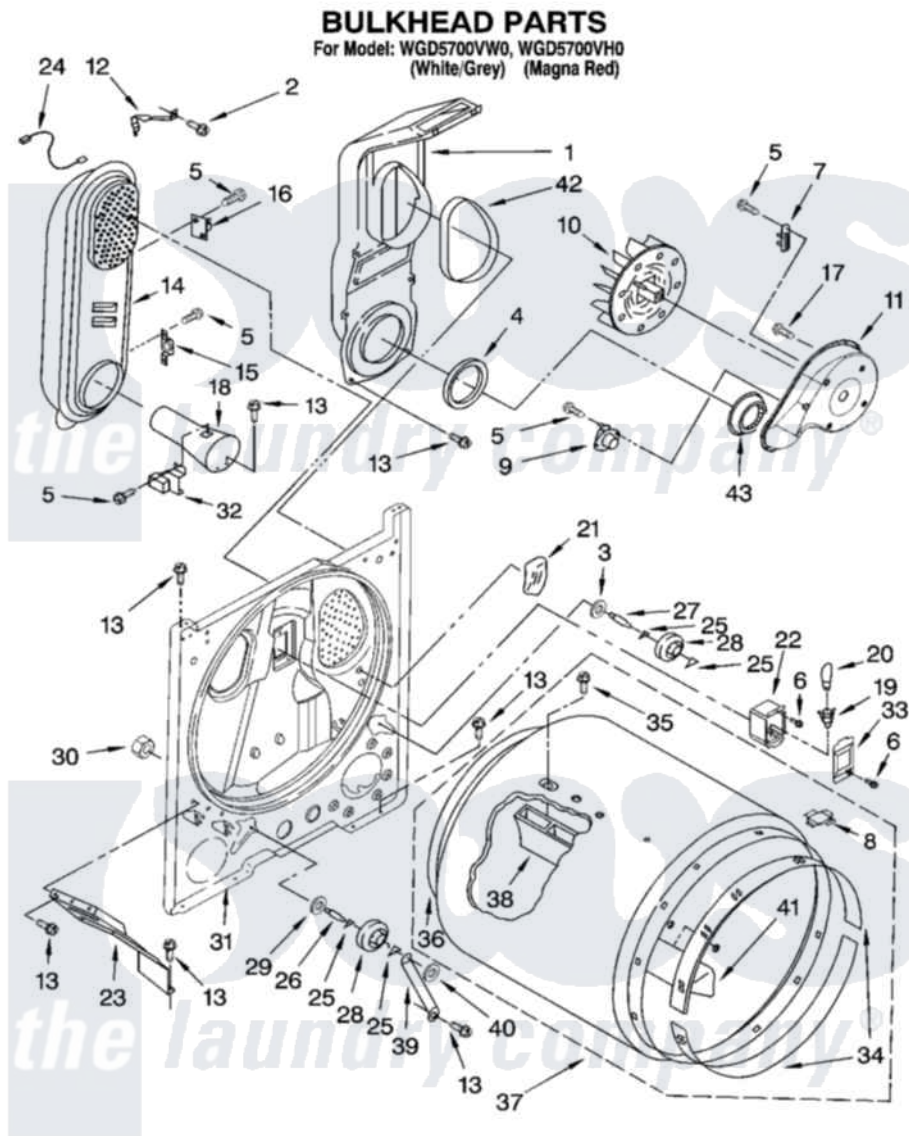

# Whirlpool WGD5700VH0 03 - BULKHEAD PARTS

W10239604

5

Whirlpool [Residential Whirlpool WGD5700VH0 Dryer Parts](#) Parts Diagram 03 - BULKHEAD PARTS  
 Click on the part number to view part

Item	Original Part Number	Replaced By	Status	Part Description
1	<a href="#">348368</a>			Lint Chute Assembly
2	<a href="#">489463</a>			Screw, 8-18 X 1/16
3	<a href="#">3388703</a>			Washer, Support
4	<a href="#">347139</a>			Seal, Lint Chute
5	<a href="#">90767</a>			Screw, 8A X 3/8 HeX Washer Head Tapping
6	487909	<a href="#">488729</a>		Screw
7	<a href="#">3392519</a>			Thermal Limiter
8	<a href="#">8066086</a>			Plug, Drum Hole
9	<a href="#">8318268</a>			Thermostat, Internal-Bias
10	<a href="#">694089</a>			Wheel, Blower
11	<a href="#">8577230</a>			Housing, Blower
12	3398161			CLIP
13	343641	<a href="#">681414</a>		Screw, 10AB X 1/2
14	8530285	<a href="#">279980</a>		Box
15	<a href="#">3403140</a>			Thermostat, High-Limit 205F
16	<a href="#">280010</a>			Kit, Thermal Cut-Off