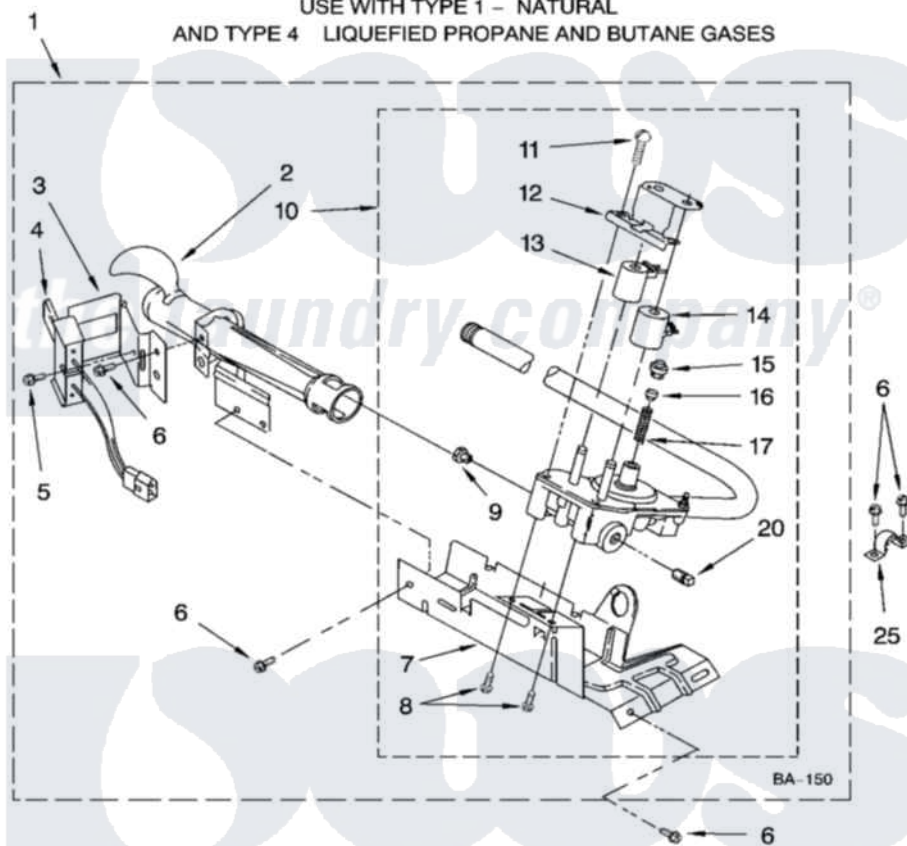

**Whirlpool WGD5700VH0 04 - 8318272 BURNER ASSEMBLY, OPTIONAL PARTS (NOT INCLUDED)**

**8318272 BURNER ASSEMBLY**

For Model: WGD5700VW0, WGD5700VH0  
(White/Grey) (Magna Red)

USE WITH TYPE 1 - NATURAL

AND TYPE 4 LIQUEFIED PROPANE AND BUTANE GASES

W10239604

7

Whirlpool [Residential Whirlpool WGD5700VH0 Dryer Parts](#) Parts Diagram 04 - 8318272 BURNER ASSEMBLY, OPTIONAL PARTS (NOT INCLUDED).  
Click on the part number to view part

Item	Original Part Number	Replaced By	Status	Part Description
1	8318272	<a href="#">W10465748</a>		Burner-Gas
2	688617	<a href="#">693140</a>		Burner
3	<a href="#">694298</a>			Bracket, Ignitor
4	686590	<a href="#">279311</a>		Ignitor
5	<a href="#">3393909</a>			Screw, 8-32 X 7/8
6	343641	<a href="#">681414</a>		Screw, 10AB X 1/2
7	693986			Base, Burner
8	<a href="#">3387057</a>			Screw, 10-16 X 1/2 Orifice, Burner
9	<a href="#">234826</a>			Orifice, Burner Type 1
"	<a href="#">229742</a>			Orifice, Burner
"	<a href="#">234868</a>			Orifice, Burner
10	8318277	<a href="#">W10337269</a>		Valve-Gas
11	<a href="#">694421</a>			Screw, Bracket Mounting
12	<a href="#">694538</a>			Bracket, Shunt