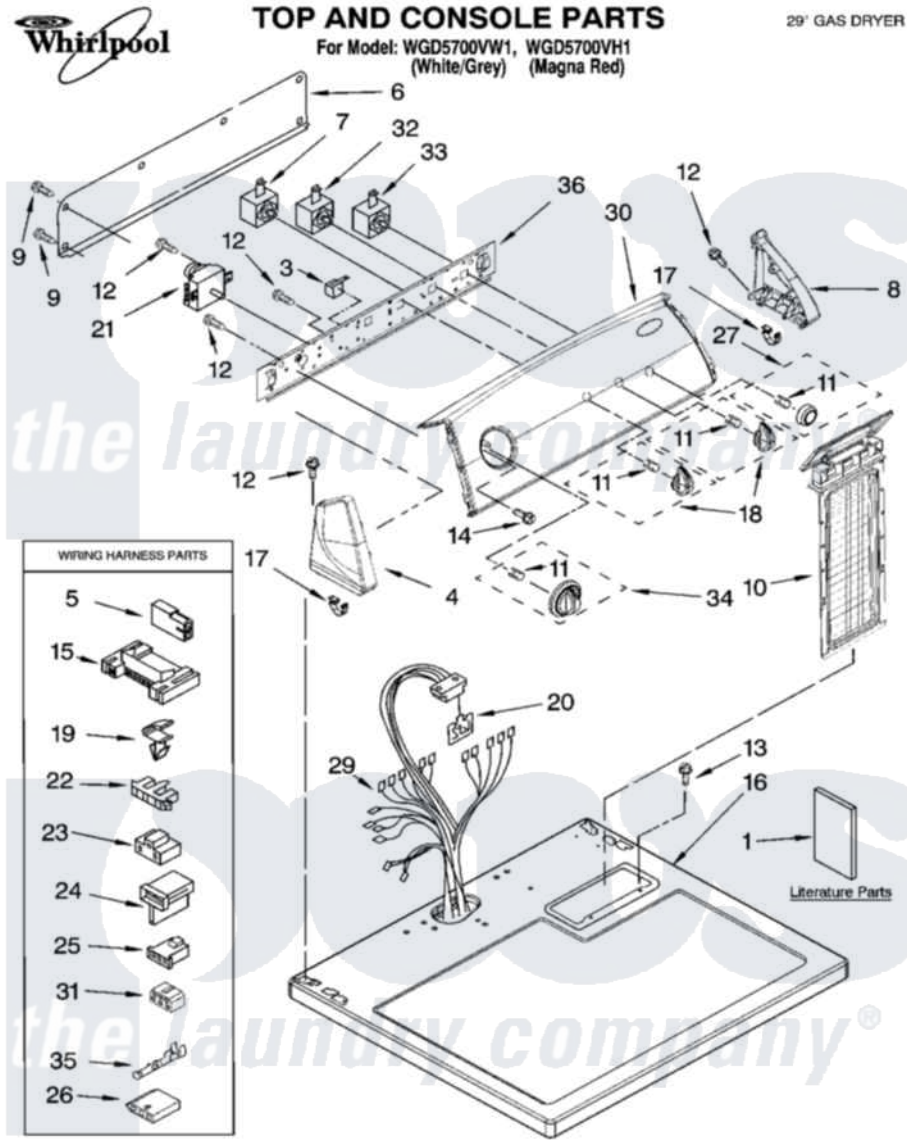

Whirlpool WGD5700VH1 01 - TOP AND CONSOLE PARTS

1-09 Litho in U.S.A. (MP)(bay)

1

Part No. W10250367 Rev. A

Whirlpool Residential Whirlpool WGD5700VH1 Dryer Parts Parts Diagram 01 - TOP AND CONSOLE PARTS
 Click on the part number to view part

Item	Original Part Number	Replaced By	Status	Part Description
1	W10150630		Not Available	LITERATURE PARTS INSTRUCTIONS, INSTALLATION
"	W10150610		Not Available	Use & Care Guide
"	W10185993		Not Available	Wiring Diagram
"	W10042950		Not Available	Sheet, Cycle Feature
"	BLANK		Not Available	Following May Be Purchased DO-IT-YOURSELF REPAIR MANUALS
3	3398093			Buzzer, Adjustable
4	8566035	8565957		Cap, End
"	W10205959			Cap, End
5	717252			Receptacle, Terminal
6	8274261			Do-It-Yourself Repair Manuals
7	3405155			Switch, Temperature
8	8566032	8565954		Cap, End
"	W10205953			Cap, End
9	693995			Screw, Hex Head

10	8557857		Screen, Lint
"	W10205825		Screen, Lint
11	8536939		Clip, Knob
12	8533971	90767	Screw, 8A X 3/8 HeX Washer Head Tapping
13	688983	487240	Screw, For Mtg. Service Capacitor
14	8533951	3400859	Screw, Grounding
15	3395683		Receptacle, Multi-Terminal
16	8559800	8563663	Top
"	W10214597		Top
17	8312709		Clip-Console
18	W10034380		Knob, Control
19	3394427		Clip-Harness
20	8558178		Control, Electronic
21	W10185991	Not Available	Timer Assembly (60 Hz.)
22	3397269		Connector, Timer
23	3401144		Connector
24	3403499		Connector, 2-Postion
25	3403498		Connector, 3-Position
26	3936144		Do-It-Yourself Repair Manuals
27	W10034770		Knob, Push-To-Start
29	W10186081		Harness, Wiring
30	W10167873		Panel, Control
31	3347243		Block, Disconnect
32	3405154		Switch Rotary
33	3398094		Switch, Push To Start
34	W10034750		Timer Knob Assembly
35	94614		Terminal
36	8566052		Bracket, Console