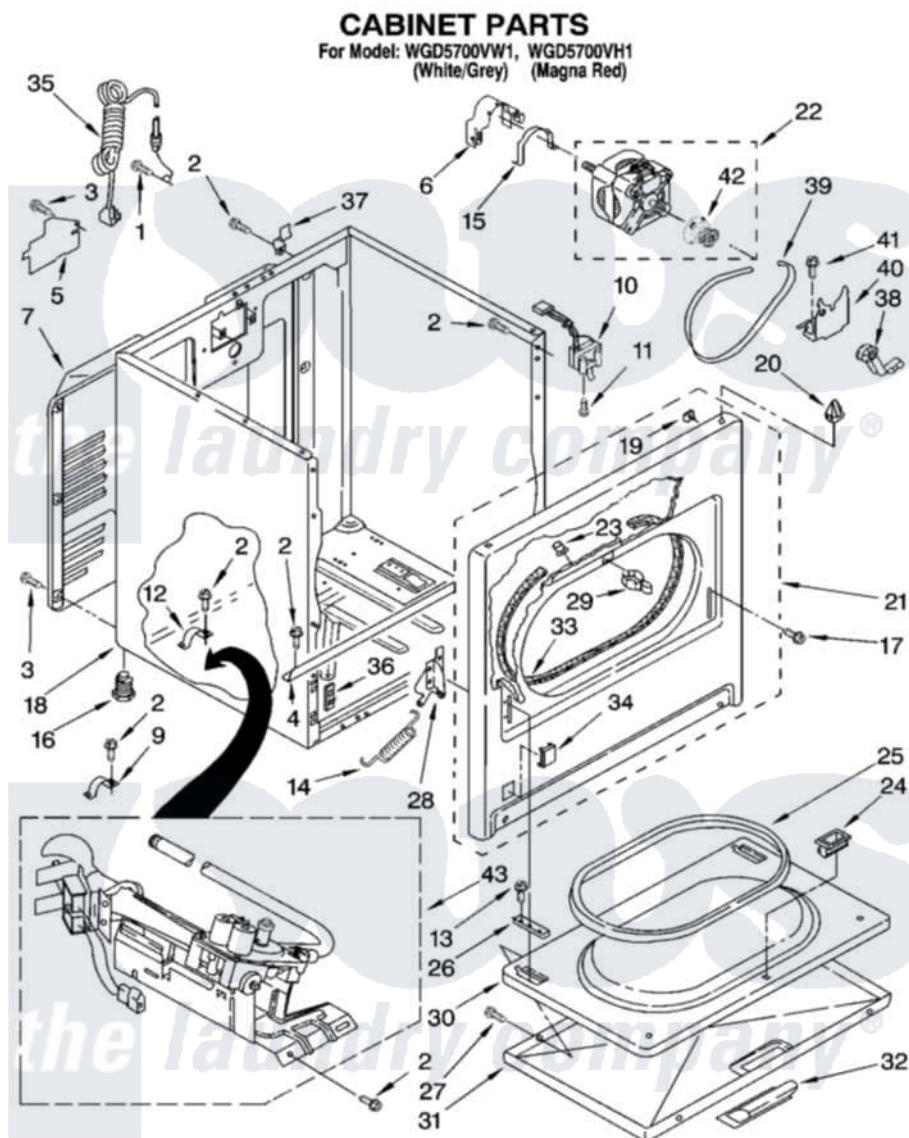

# Whirlpool WGD5700VH1 02 - CABINET PARTS

W10250367

3

Whirlpool [Residential Whirlpool WGD5700VH1 Dryer Parts](#) Parts Diagram 02 - CABINET PARTS

[Click on the part number to view part](#)

Item	Original Part Number	Replaced By	Status	Part Description
1	697776	<a href="#">4331106</a>		Screw, No.10-32 X 7/16
2	343641	<a href="#">681414</a>		Screw, 10AB X 1/2
3	<a href="#">693995</a>			Screw, Hex Head
4	<a href="#">8541400</a>			Bracket, Cabinet
5	<a href="#">3396795</a>			Cover, Terminal Block
6	<a href="#">3404162</a>			Clamp, Motor
7	3396805	<a href="#">280043</a>		Panel-Rear
9	<a href="#">3980175</a>			Clamp, Elbow
10	<a href="#">3406107</a>			Door Switch Assembly
11	697773	<a href="#">3395530</a>		Screw
12	<a href="#">341029</a>			Clamp, Pipe Door Spring
13	3357011	<a href="#">308685</a>		Side Trim )
14	<a href="#">W10041960</a>			Spring, Door
15	<a href="#">W10121316</a>			Plug, Multivent
16	3392100	<a href="#">49621</a>		Feet-Leveling
"	<a href="#">279810</a>			Foot-Optional