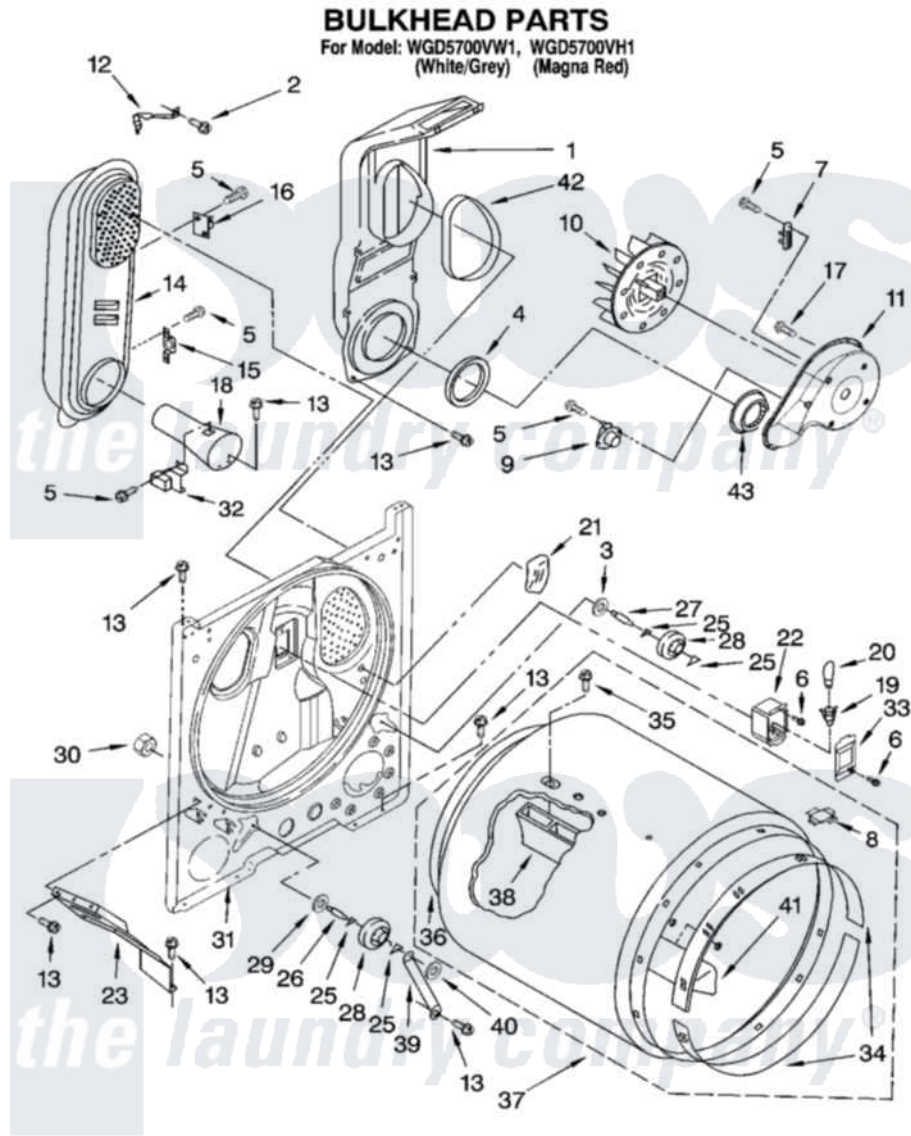

Whirlpool WGD5700VH1 03 - BULKHEAD PARTS

W10250367

5

Whirlpool [Residential Whirlpool WGD5700VH1 Dryer Parts](#) Parts Diagram 03 - BULKHEAD PARTS
 Click on the part number to view part

Item	Original Part Number	Replaced By	Status	Part Description
1	348368			Lint Chute Assembly
2	489463			Screw, 8-18 X 1/16
3	3388703			Washer, Support
4	347139			Seal, Lint Chute
5	90767			Screw, 8A X 3/8 HeX Washer Head Tapping
6	487909	488729		Screw
7	3392519			Thermal Limiter
8	8066086			Plug, Drum Hole
9	8318268			Thermostat, Internal-Bias
10	694089			Wheel, Blower
11	8577230			Housing, Blower
12	3398161			CLIP
13	343641	681414		Screw, 10AB X 1/2
14	8530285	279980		Box
15	3403140			Thermostat, High-Limit 205F
16	280010			Kit, Thermal Cut-Off

17	3390647	488729	Screw
18	8066049		Funnel, Burner Light
19	W10136369		Socket, Drum Light Assembly
20	3406124	22002263	Lamp
21	3976479	279366	Electrode
22	3977373		Bracket, Drum Light
23	3406022		Bracket, Bulkhead
25	690997		Washer, Thrust
26	3399506	W10359270	Shaft, Drum Roller Threads
27	3399507	W10359269	Shaft, Drum Roller Threads
28	3397590	349241T	Support
29	348197		Washer, Support
30	3359452		Nut, Lock
31	3403414		Bulkhead
32	338906		Radiant, Sensor
33	3402841	8532165	Lens, Drum Light
34	692526	279441	BeaRng-Rng
35	W10219342		Screw, Baffle Mounting
36	3406130	279857	Seal
37	695587		Drum Assembly
38	692490		Baffle, Drum
39	3976434		Bracket, Support Shaft
40	90296		Nut, Push On
41	3403636		Baffle, Drum
42	339956		Seal, Air Duct To Bulkhead
43	696302		Shield, Exhaust