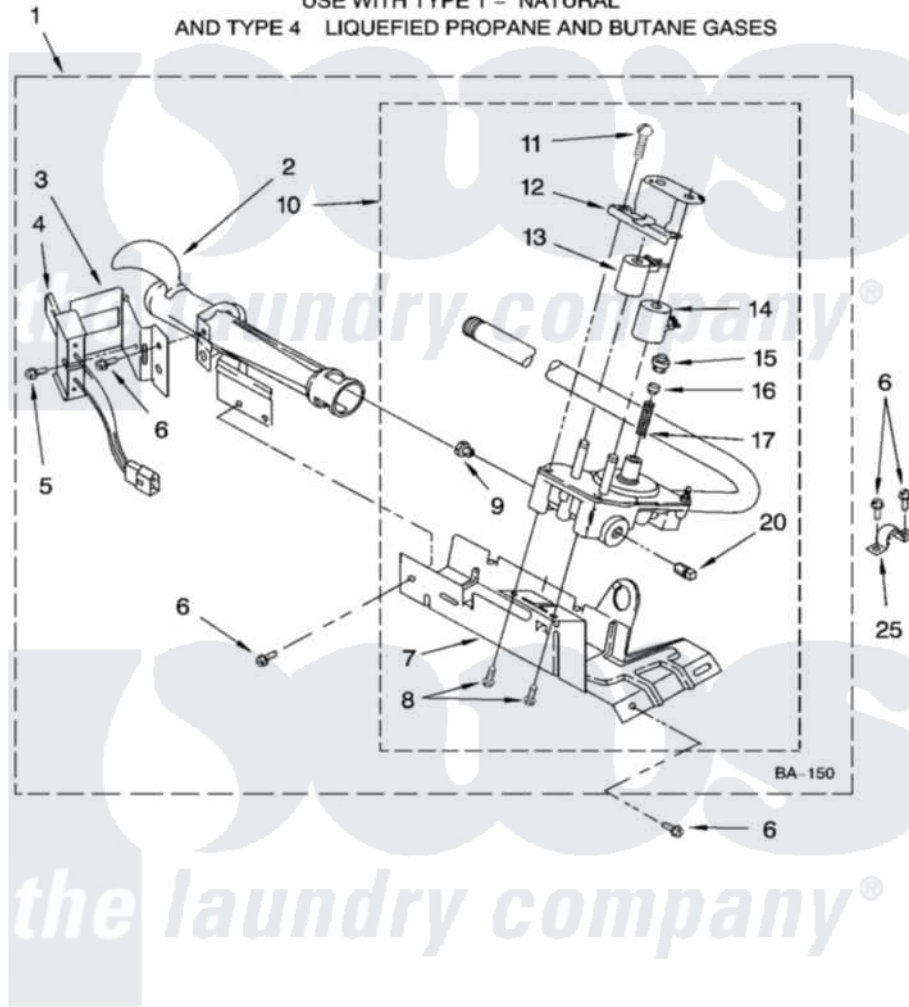

**Whirlpool WGD5700VH1 04 - 8318272 BURNER ASSEMBLY, OPTIONAL PARTS (NOT INCLUDED)**

**8318272 BURNER ASSEMBLY**

For Model: WGD5700VW1, WGD5700VH1  
(White/Grey) (Magna Red)

USE WITH TYPE 1 - NATURAL  
AND TYPE 4 LIQUEFIED PROPANE AND BUTANE GASES

W10250367

7

Whirlpool [Residential Whirlpool WGD5700VH1 Dryer Parts](#) Parts Diagram 04 - 8318272 BURNER ASSEMBLY, OPTIONAL PARTS (NOT INCLUDED).  
Click on the part number to view part

Item	Original Part Number	Replaced By	Status	Part Description
1	8318272	<a href="#">W10465748</a>		Burner-Gas
2	688617	<a href="#">693140</a>		Burner
3	<a href="#">694298</a>			Bracket, Ignitor
4	686590	<a href="#">279311</a>		Ignitor
5	<a href="#">3393909</a>			Screw, 8-32 X 7/8
6	343641	<a href="#">681414</a>		Screw, 10AB X 1/2
7	693986			Base, Burner
8	<a href="#">3387057</a>			Screw, 10-16 X 1/2 Orifice, Burner
9	<a href="#">234826</a>			Orifice, Burner Type 1
"	<a href="#">229742</a>			Orifice, Burner
"	<a href="#">234868</a>			Orifice, Burner
10	8318277	<a href="#">W10337269</a>		Valve-Gas
11	<a href="#">694421</a>			Screw, Bracket Mounting
12	<a href="#">694538</a>			Bracket, Shunt