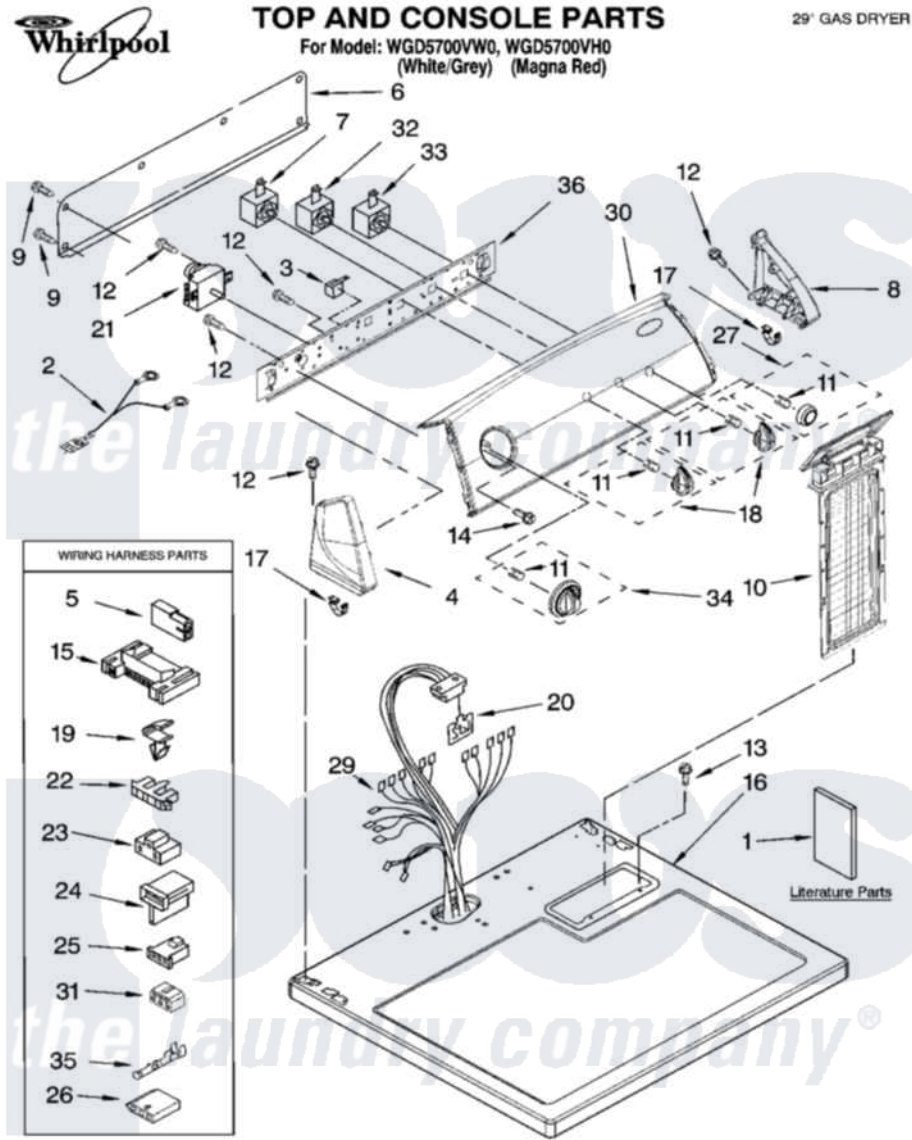

# Whirlpool WGD5700VW0 01 - TOP AND CONSOLE PARTS

11-08 Litho in U.S.A. (LT)(bay)

1

Part No. W10239604 Rev. A

Whirlpool Residential Whirlpool WGD5700VW0 Dryer Parts Parts Diagram 01 - TOP AND CONSOLE PARTS  
 Click on the part number to view part

8	<a href="#">8566032</a>	<a href="#">8565954</a>	Cap, End
"	<a href="#">W10205953</a>		Cap, End
9	<a href="#">693995</a>		Screw, Hex Head
10	<a href="#">8557857</a>		Screen, Lint
"	<a href="#">W10205825</a>		Screen, Lint
11	<a href="#">8536939</a>		Clip, Knob
12	8533971	<a href="#">90767</a>	Screw, 8A X 3/8 HeX Washer Head Tapping
13	688983	<a href="#">487240</a>	Screw, For Mtg. Service Capacitor
14	8533951	<a href="#">3400859</a>	Screw, Grounding
15	<a href="#">3395683</a>		Receptacle, Multi-Terminal
16	8559800	<a href="#">8563663</a>	Top
"	<a href="#">W10214597</a>		Top
17	<a href="#">8312709</a>		Clip-Console
18	<a href="#">W10034380</a>		Knob, Control
19	<a href="#">3394427</a>		Clip-Harness
20	<a href="#">8558178</a>		Control, Electronic
21	<a href="#">3406725</a>		Timer Assembly
22	<a href="#">3397269</a>		Connector, Timer
23	<a href="#">3401144</a>		Connector
24	<a href="#">3403499</a>		Connector, 2-Postion
25	<a href="#">3403498</a>		Connector, 3-Position
26	<a href="#">3936144</a>		Do-It-Yourself Repair Manuals
27	<a href="#">W10034770</a>		Knob, Push-To-Start
29	<a href="#">8299891</a>		Harness, Wiring
30	<a href="#">W10167873</a>		Panel, Control
31	<a href="#">3347243</a>		Block, Disconnect
32	<a href="#">3405154</a>		Switch Rotary
33	<a href="#">3398094</a>		Switch, Push To Start
34	<a href="#">W10034750</a>		Timer Knob Assembly
35	<a href="#">94614</a>		Terminal
36	<a href="#">8566052</a>		Bracket, Console