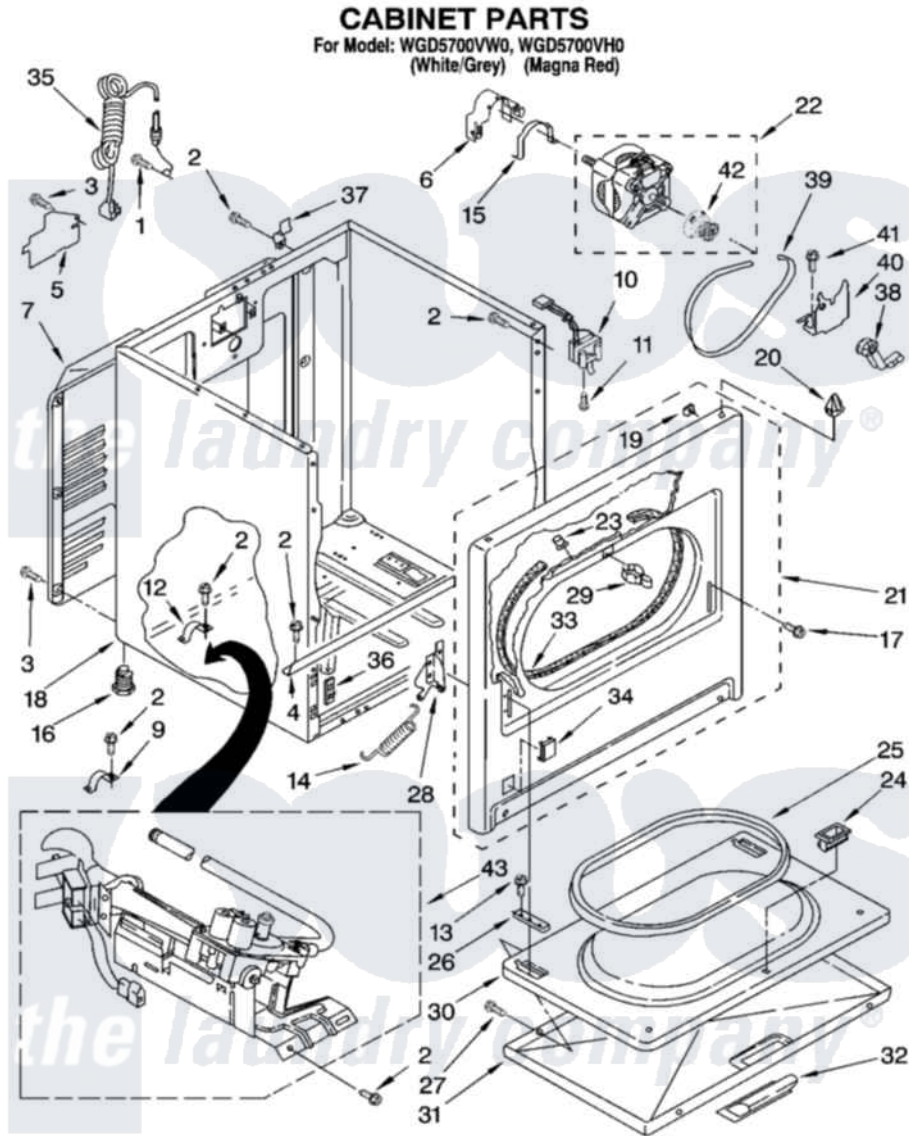

# Whirlpool WGD5700VW0 02 - CABINET PARTS

W10239604

3

Whirlpool [Residential Whirlpool WGD5700VW0 Dryer Parts](#) Parts Diagram 02 - CABINET PARTS  
Click on the part number to view part

Item	Original Part Number	Replaced By	Status	Part Description
1	697776	<a href="#">4331106</a>		Screw, No.10-32 X 7/16
2	343641	<a href="#">681414</a>		Screw, 10AB X 1/2
3	<a href="#">693995</a>			Screw, Hex Head
4	<a href="#">8541400</a>			Bracket, Cabinet
5	<a href="#">3396795</a>			Cover, Terminal Block
6	<a href="#">3404162</a>			Clamp, Motor
7	3396805	<a href="#">280043</a>		Panel-Rear
9	<a href="#">3980175</a>			Clamp, Elbow
10	<a href="#">3406107</a>			Door Switch Assembly
11	697773	<a href="#">3395530</a>		Screw
12	<a href="#">341029</a>			Clamp, Pipe Door Spring
13	3357011	<a href="#">308685</a>		Side Trim )
14	<a href="#">W10041960</a>			Spring, Door
15	<a href="#">W10121316</a>			Plug, Multivent
16	3392100	<a href="#">49621</a>		Feet-Leveling
"	<a href="#">279810</a>			Foot-Optional