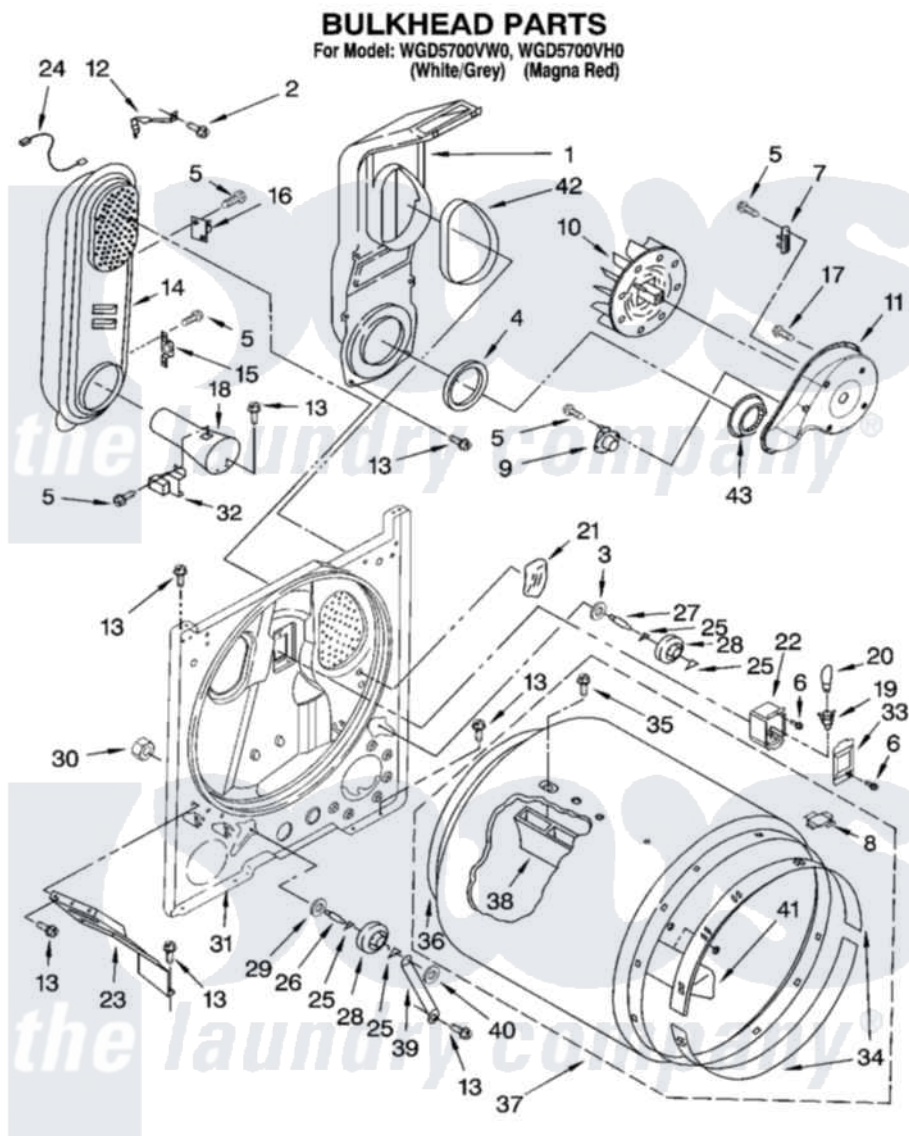

# Whirlpool WGD5700VW0 03 - BULKHEAD PARTS

W10239604

5

Whirlpool Residential Whirlpool WGD5700VW0 Dryer Parts Parts Diagram 03 - BULKHEAD PARTS  
 Click on the part number to view part

| Item | Original Part Number    | Replaced By            | Status | Part Description                        |
|------|-------------------------|------------------------|--------|---|
| 1    | <a href="#">348368</a>  |                        |        | Lint Chute Assembly                     |
| 2    | <a href="#">489463</a>  |                        |        | Screw, 8-18 X 1/16                      |
| 3    | <a href="#">3388703</a> |                        |        | Washer, Support                         |
| 4    | <a href="#">347139</a>  |                        |        | Seal, Lint Chute                        |
| 5    | <a href="#">90767</a>   |                        |        | Screw, 8A X 3/8 HeX Washer Head Tapping |
| 6    | 487909                  | <a href="#">488729</a> |        | Screw                                   |
| 7    | <a href="#">3392519</a> |                        |        | Thermal Limiter                         |
| 8    | <a href="#">8066086</a> |                        |        | Plug, Drum Hole                         |
| 9    | <a href="#">8318268</a> |                        |        | Thermostat, Internal-Bias               |
| 10   | <a href="#">694089</a>  |                        |        | Wheel, Blower                           |
| 11   | <a href="#">8577230</a> |                        |        | Housing, Blower                         |
| 12   | 3398161                 |                        |        | CLIP                                    |
| 13   | 343641                  | <a href="#">681414</a> |        | Screw, 10AB X 1/2                       |
| 14   | 8530285                 | <a href="#">279980</a> |        | Box                                     |
| 15   | <a href="#">3403140</a> |                        |        | Thermostat, High-Limit 205F             |
| 16   | <a href="#">280010</a>  |                        |        | Kit, Thermal Cut-Off                    |