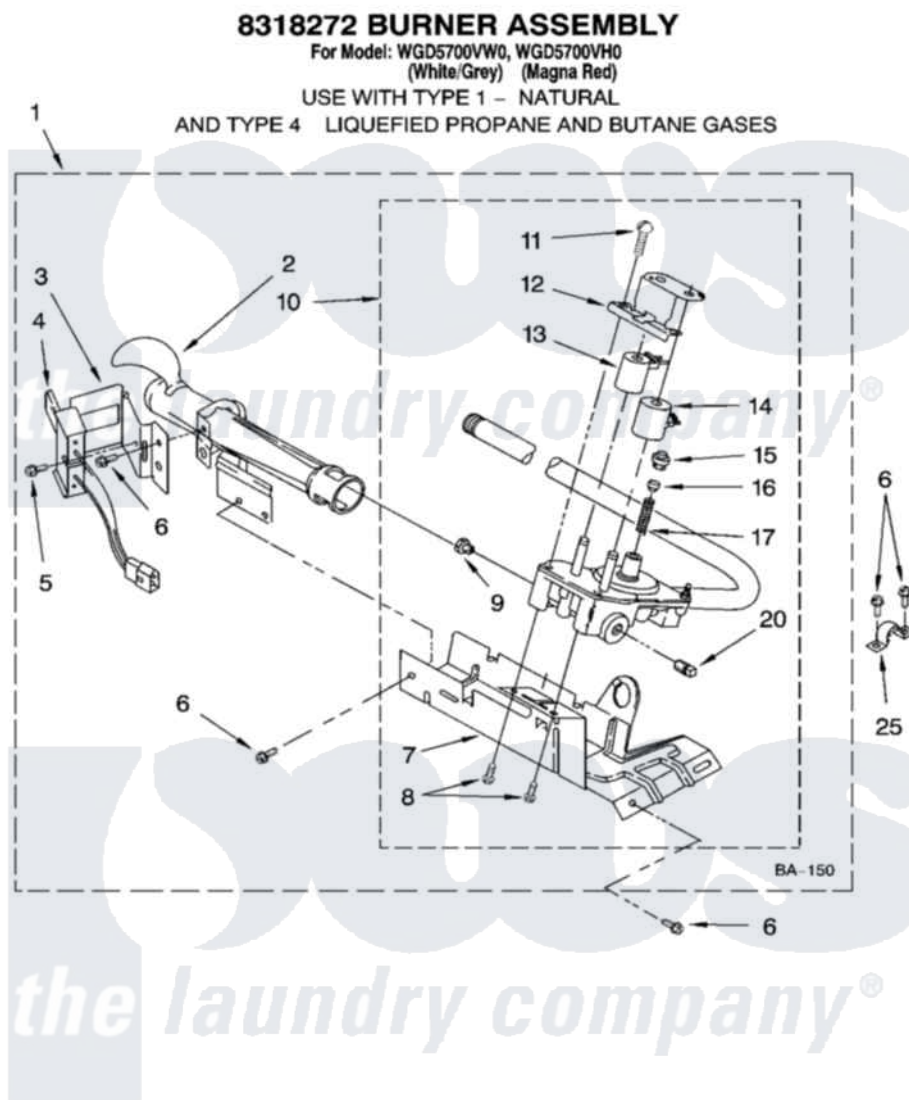

Whirlpool WGD5700VW0 04 - 8318272 BURNER ASSEMBLY, OPTIONAL PARTS (NOT INCLUDED)

W10239604

7

Whirlpool [Residential Whirlpool WGD5700VW0 Dryer Parts](#) Parts Diagram 04 - 8318272 BURNER ASSEMBLY, OPTIONAL PARTS (NOT INCLUDED).
 Click on the part number to view part

Item	Original Part Number	Replaced By	Status	Part Description
1	8318272	W10465748		Burner-Gas
2	688617	693140		Burner
3	694298			Bracket, Ignitor
4	686590	279311		Ignitor
5	3393909			Screw, 8-32 X 7/8
6	343641	681414		Screw, 10AB X 1/2
7	693986			Base, Burner
8	3387057			Screw, 10-16 X 1/2 Orifice, Burner
9	234826			Orifice, Burner Type 1
"	229742			Orifice, Burner
"	234868			Orifice, Burner
10	8318277	W10337269		Valve-Gas
11	694421			Screw, Bracket Mounting
12	694538			Bracket, Shunt