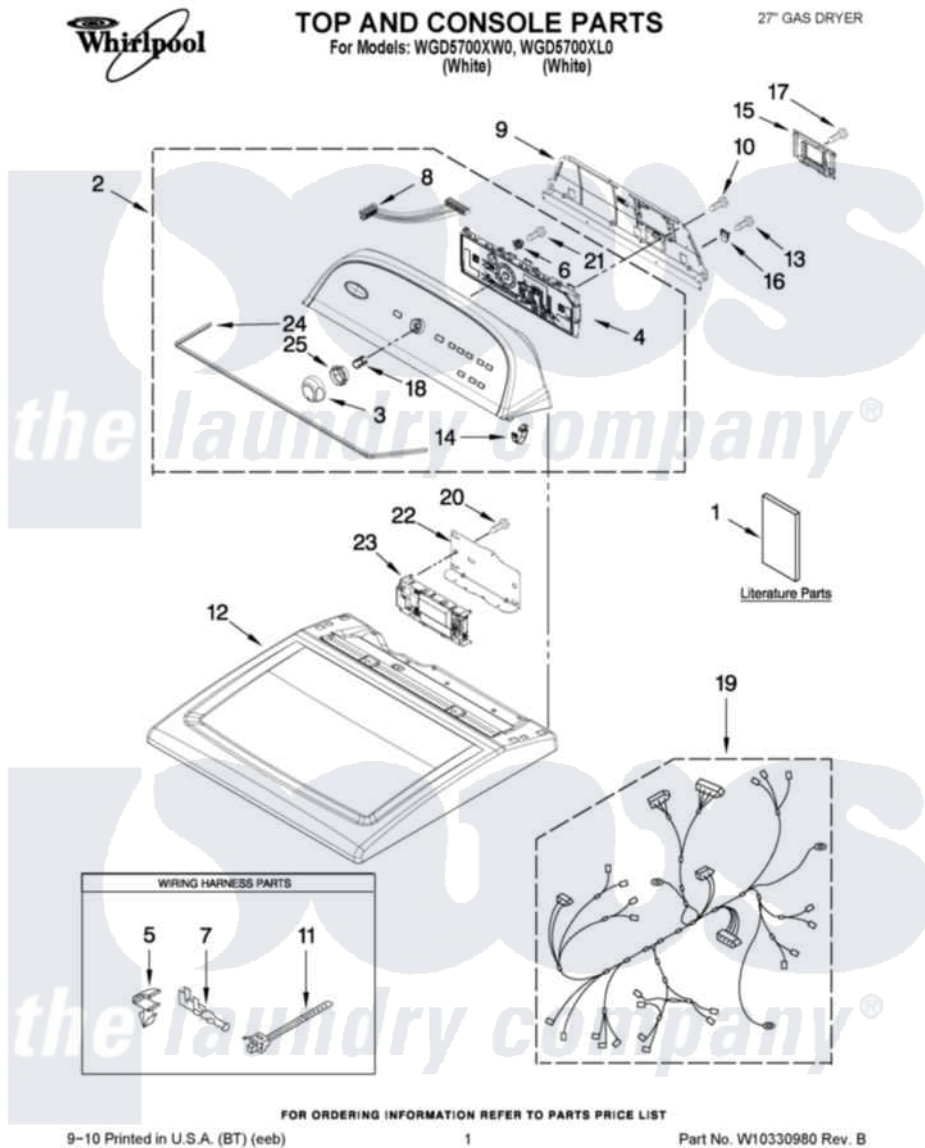

# Whirlpool WGD5700XL0 01 - TOP AND CONSOLE PARTS

9-10 Printed in U.S.A. (BT) (eeb)

1

Part No. W10330980 Rev. B

Whirlpool [Residential Whirlpool WGD5700XL0 Dryer Parts](#) Parts Diagram 01 - TOP AND CONSOLE PARTS  
 Click on the part number to view part

Item	Original Part Number	Replaced By	Status	Part Description
1	W10096984		Not Available	INSTALLATION (INSTRUCTIONS)
"	W10096985		Not Available	GUIDE, USE & CARE
"	W10097034		Not Available	TECH SHEET
2	<a href="#">W10269611</a>			Console Assembly
"	<a href="#">W10293251</a>			Console Assembly
3	<a href="#">W10251394</a>			Assembly, Knob White And Silver Models
4	<a href="#">W10269626</a>			User Interface Assembly
5	<a href="#">3394427</a>			Clip-Harness
6	<a href="#">W10274524</a>			Tensioner, Facia
7	<a href="#">94614</a>			Terminal
8	<a href="#">W10285494</a>			Cable, User Interface
9	<a href="#">W10096969</a>			Panel, Rear Console
10	<a href="#">693995</a>			Screw, Hex Head
11	<a href="#">3391018</a>			Tie Cable
12	<a href="#">W10260246</a>			Top

"	<a href="#">W10268729</a>		Top
13	3390647	<a href="#">488729</a>	Screw
14	<a href="#">8312709</a>		Clip-Console
15	<a href="#">W10297565</a>		Cover, Terminal Block
16	<a href="#">W10279552</a>		Plug-Upper Rear Panel
17	3390814	<a href="#">90767</a>	Screw, 8A X 3/8 HeX Washer Head Tapping
18	<a href="#">8536939</a>		Clip, Knob
19	<a href="#">W10287253</a>		Harness, Wiring
20	<a href="#">W10298336</a>		8-18 Nch, U-Type NUt
21	<a href="#">W10219342</a>		Screw, Baffle Mounting
22	<a href="#">W10271580</a>		Bracket, Motor Control
23	W10253975	<a href="#">W10347319</a>	CCU-Control
24	<a href="#">W10280079</a>		Seal, Console
25	<a href="#">W10325119</a>		Spacer, Knob