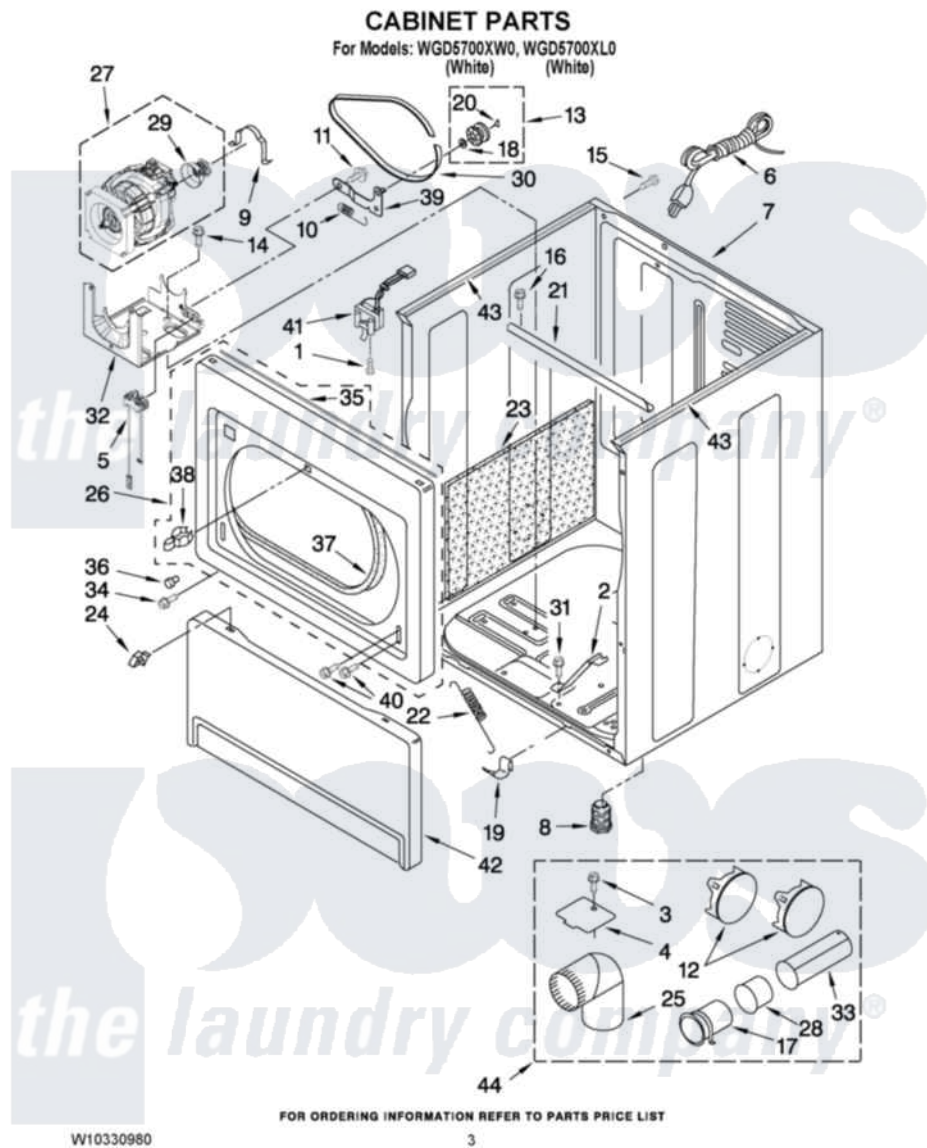

Whirlpool WGD5700XL0 02 - CABINET PARTS

Whirlpool Residential Whirlpool WGD5700XL0 Dryer Parts Parts Diagram 02 - CABINET PARTS
 Click on the part number to view part

Item	Original Part Number	Replaced By	Status	Part Description
1	697773	3395530		Screw
2	8529757			Bracket, Burner
3	488729			Screw
4	3394331			Plate Cover
5	W10246525	W10314253		Switch, Assembly Broken Belt
6	344020	3401402		Cord, Power
7	8310656			Cabinet
"	W10292891			Cabinet
8	3392100	49621		Feet-Leveling
NI	279810			Foot-Optional
9	660658			Clamp, Motor Mounting 343481 685441
10	3387374			Spring, Idler
11	3389420			Retainer-Idler 1/4-20 X 1/16
12	49252			Plug, Multivent
"	W10151499	W10404617		Plug, Multivent
13	3388672	279640		Pulley-ldr

14	343641	681414	Screw, 10AB X 1/2
15	8533974	4331106	Screw, No.10-32 X 7/16
16	3390647	488729	Screw
17	8563747		Exhaust Pipe Medium Pipe
18	W10121334		Washer, Thrust
19	W10291934		Clip
20	690997		Washer, Thrust
21	8541400		Bracket, Cabinet
22	3387565		Spring, Door
23	W10123956		Dampening Panel
24	3388229		Retainer, Toe Panel
25	49026		4" - 90° Elbow
26	697227	279659	Panel
"	W10292893		Upper Front Panel
27	8538263	279787	Motor-Drve
28	8563750		Exhaust Pipe
29	8578220		Pulley, Motor
30	3387610	661570	Belt
31	693995		Screw, Hex Head
32	W10242878		Bracket, Motor Mounting
33	8563749		Exhaust Pipe
34	8281212	W10080800	Screw, 8-18 X 3/8
35	W10312811		Seal, Spill Guard
36	693152		Bumper, Console
37	3387242		Seal, Front Panel
38	696144	279570	Latch
39	3388674	W10118756	Idler Bracket
40	3357011	308685	Side Trim)
41	3406107		Door Switch Assembly
42	697215	3406797	Toe Panel
"	W10292896		Toe Panel
43	W10307570	W10336128	Seal, Spill Guard
44	279818	W10470674	Dryer Exhaust Kit
"	W10186596	W10470674	Dryer Exhaust Kit