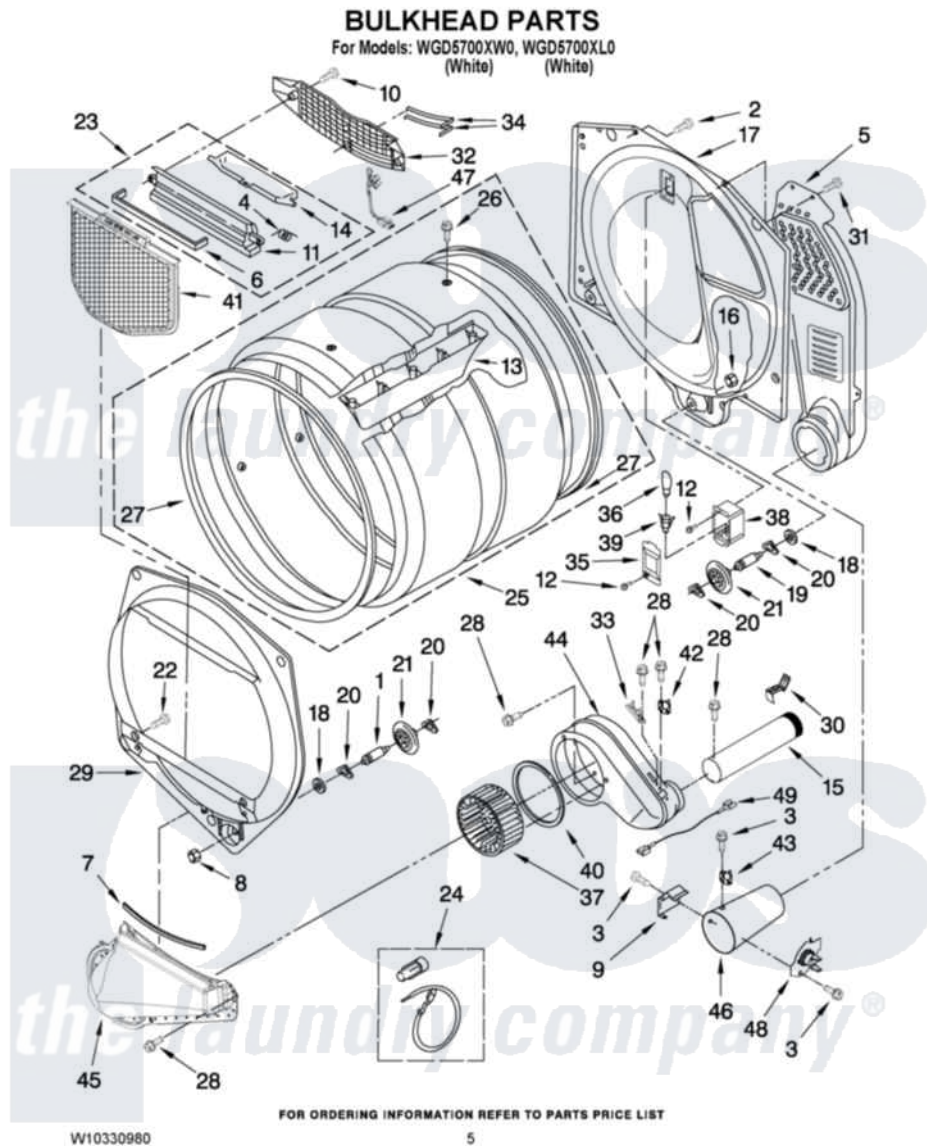

# Whirlpool WGD5700XL0 03 - BULKHEAD PARTS

Whirlpool Residential Whirlpool WGD5700XL0 Dryer Parts Parts Diagram 03 - BULKHEAD PARTS  
Click on the part number to view part

Item	Original Part Number	Replaced By	Status	Part Description
1	8575324	<a href="#">W10359271</a>		Shaft, Drum Roller Threads
2	3390647	<a href="#">488729</a>		Screw
3	<a href="#">90767</a>			Screw, 8A X 3/8 HeX Washer Head Tapping
4	<a href="#">3394986</a>			Spring, Lint Screen Door
5	<a href="#">W10293765</a>			Air Duct Assembly
6	<a href="#">697813</a>			Seal, Outlet Housing
7	697814	<a href="#">697813</a>		Seal, Outlet Housing
8	3934666	<a href="#">W10080210</a>		Nut, 3/8 X 16
9	<a href="#">338906</a>			Radiant, Sensor
10	<a href="#">3387230</a>			Screw, 10-16 X 13/16
11	<a href="#">W10153414</a>			Outlet, Housing Assembly
12	487909	<a href="#">488729</a>		Screw
13	697693	<a href="#">W10113136</a>		Baffle, Drum
14	<a href="#">W10153413</a>			Door, Lint Screen
15	8066224	<a href="#">279936</a>		Kit-Exhst
16	W10001120	<a href="#">W10080190</a>		Nut, 3/8-16