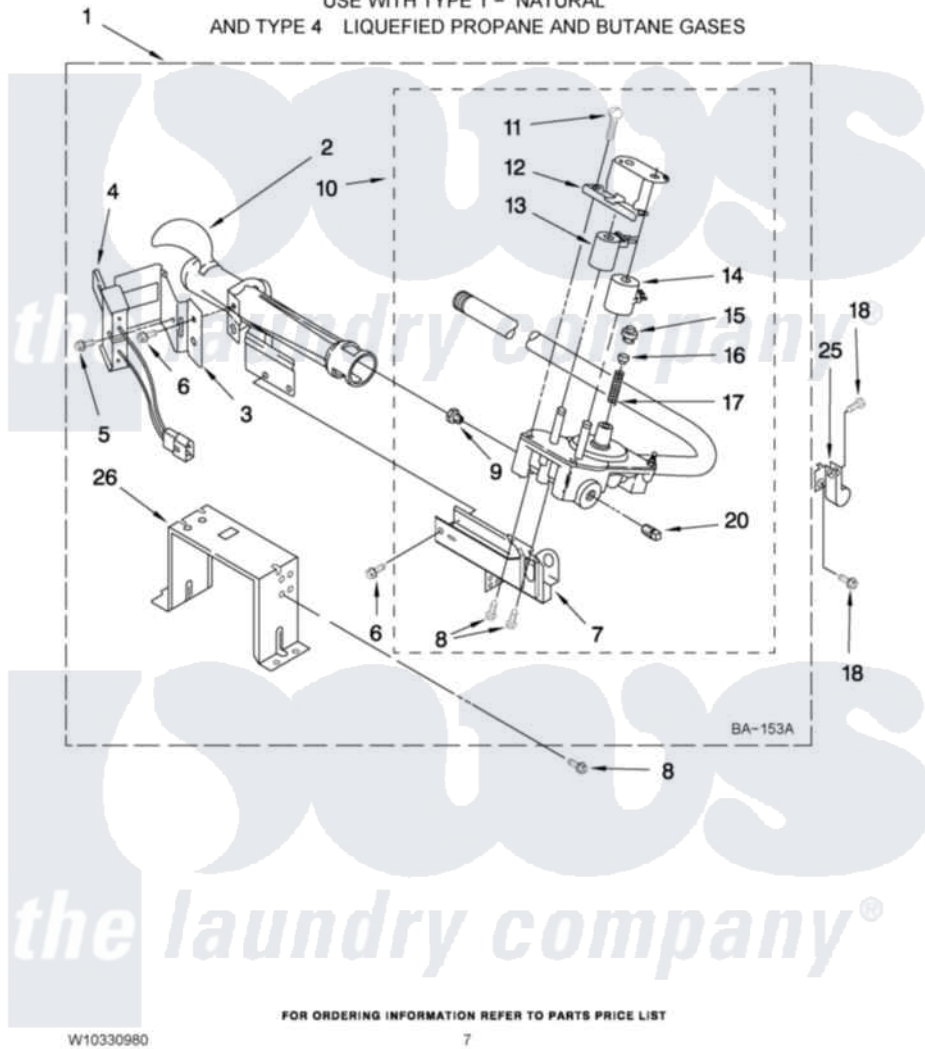

Whirlpool WGD5700XL0 04 - 8576353 BURNER ASSEMBLY

8576353 BURNER ASSEMBLY

For Models: WGD5700XW0, WGD5700XL0
(White) (White)

USE WITH TYPE 1 - NATURAL
AND TYPE 4 LIQUEFIED PROPANE AND BUTANE GASES

FOR ORDERING INFORMATION REFER TO PARTS PRICE LIST

W10330980

7

Whirlpool Residential Whirlpool WGD5700XL0 Dryer Parts Parts Diagram 04 - 8576353 BURNER ASSEMBLY
Click on the part number to view part

Item	Original Part Number	Replaced By	Status	Part Description
1	8576353	280119		Burner-Gas
2	688617	693140		Burner
3	694298			Bracket, Ignitor
4	686590	279311		Ignitor
5	3393909			Screw, 8-32 X 7/8
6	343641	681414		Screw, 10AB X 1/2
7	3389871		Not Available	Base, Burner
8	3387057			Screw, 10-16 X 1/2 Orifice, Burner
9	15418			Orifice, Burner Type 1
"	15422		Not Available	ORIFICE, BURNER (TYPE 4) (BUTANE)
"	234867	229742		Orifice, Burner
10	W10118347	W10293912		Valve-Gas
11	694421			Screw, Bracket Mounting
12	694538			Bracket, Shunt
13	694540			Coil, 60 Hz