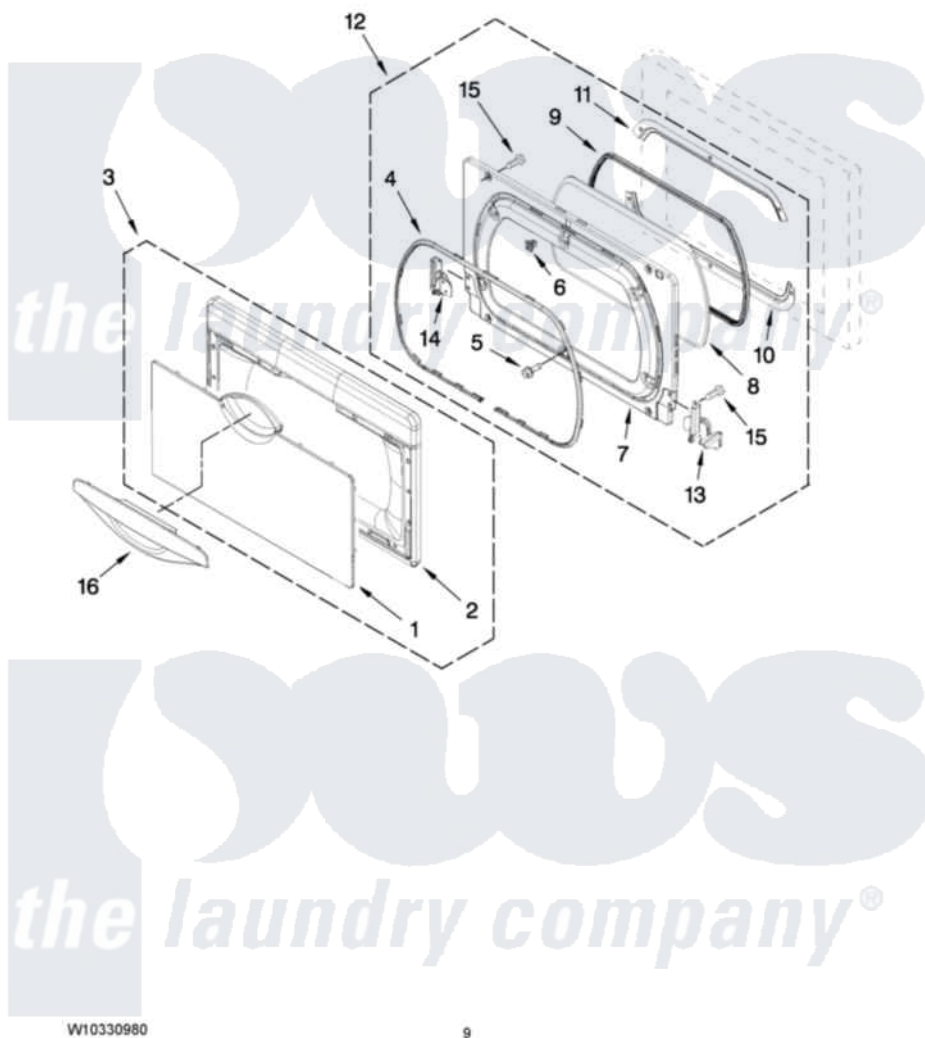

Whirlpool WGD5700XL0 05 - DOOR PARTS

DOOR PARTS For Models: WGD5700XW0, WGD5700XL0 (White) (White)

W10330980

9

Whirlpool [Residential Whirlpool WGD5700XL0 Dryer Parts](#) Parts Diagram 05 - DOOR PARTS
Click on the part number to view part

Item	Original Part Number	Replaced By	Status	Part Description
1	W10284116		Not Available	WINDOW, OUTER WINDOW
2	W10284117	W10284124		Assembly, Outer Door
3	W10284124			Assembly, Outer Door
"	W10284142			Assembly, Outer Door
4	W10284123			Seal, Door
5	3393258	3373329D		Screw
6	3398175	279570		Latch
7	W10284133			Door, Inner
8	W10284121			Door, Glass
9	W10284122			Seal, Window
10	W10284120			Retainer, Lower Glass
11	W10284119			Retainer, Upper, Glass
12	W10284179			Assembly, Inner Door
"	W10330870	W10284179		Assembly, Inner Door
13	W10284141			Hinge, Door
14	W10284140			Hinge, Door