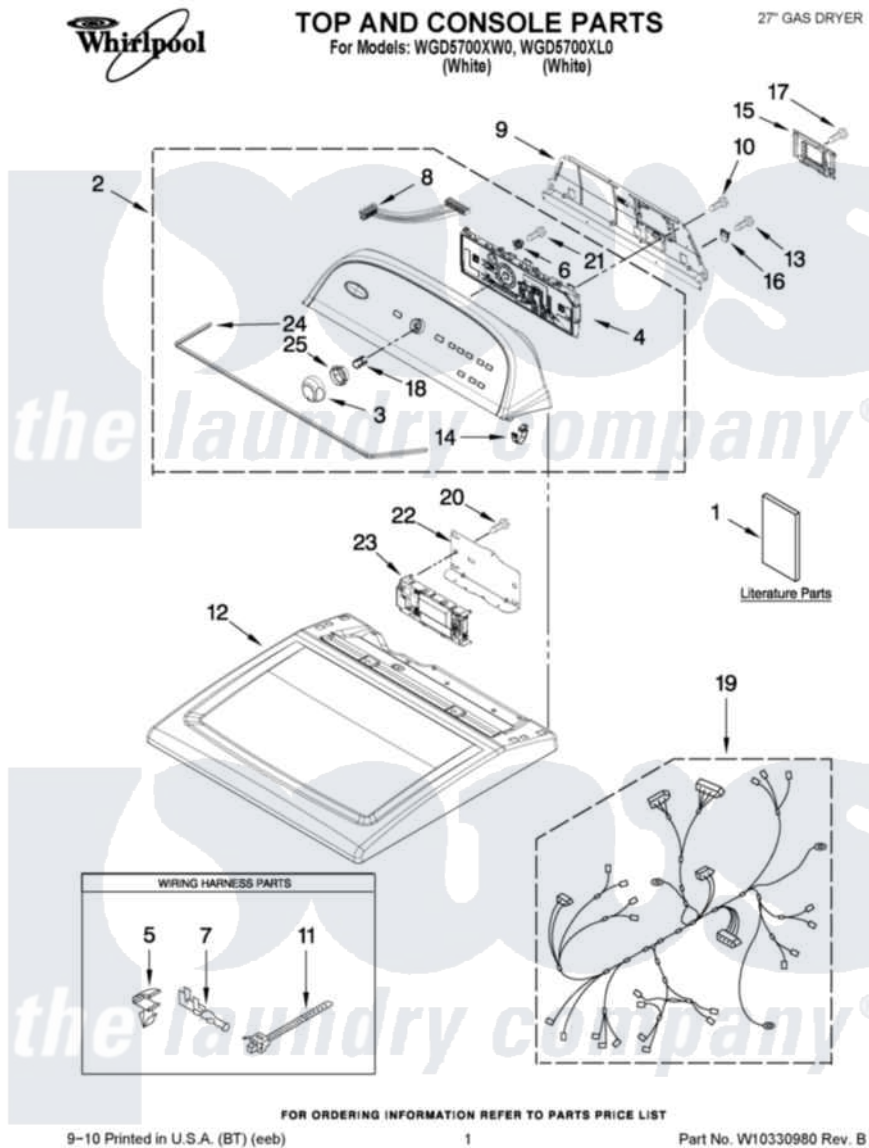

# Whirlpool WGD5700XW0 01 - TOP AND CONSOLE PARTS

Whirlpool Residential Whirlpool WGD5700XW0 Dryer Parts Parts Diagram 01 - TOP AND CONSOLE PARTS  
Click on the part number to view part

Item	Original Part Number	Replaced By	Status	Part Description
1	W10096984		Not Available	INSTALLATION (INSTRUCTIONS)
"	W10096985		Not Available	GUIDE, USE & CARE
"	W10097034		Not Available	TECH SHEET
2	<a href="#">W10269611</a>			Console Assembly
"	<a href="#">W10293251</a>			Console Assembly
3	<a href="#">W10251394</a>			Assembly, Knob White And Silver Models
4	<a href="#">W10269626</a>			User Interface Assembly
5	<a href="#">3394427</a>			Clip-Harness
6	<a href="#">W10274524</a>			Tensioner, Facia
7	<a href="#">94614</a>			Terminal
8	<a href="#">W10285494</a>			Cable, User Interface
9	<a href="#">W10096969</a>			Panel, Rear Console
10	<a href="#">693995</a>			Screw, Hex Head
11	<a href="#">3391018</a>			Tie Cable
12	<a href="#">W10260246</a>			Top

"	<a href="#">W10268729</a>		Top
13	3390647	<a href="#">488729</a>	Screw
14	<a href="#">8312709</a>		Clip-Console
15	<a href="#">W10297565</a>		Cover, Terminal Block
16	<a href="#">W10279552</a>		Plug-Upper Rear Panel
17	3390814	<a href="#">90767</a>	Screw, 8A X 3/8 HeX Washer Head Tapping
18	<a href="#">8536939</a>		Clip, Knob
19	<a href="#">W10287253</a>		Harness, Wiring
20	<a href="#">W10298336</a>		8-18 Nch, U-Type NUt
21	<a href="#">W10219342</a>		Screw, Baffle Mounting
22	<a href="#">W10271580</a>		Bracket, Motor Control
23	W10253975	<a href="#">W10347319</a>	CCU-Control
24	<a href="#">W10280079</a>		Seal, Console
25	<a href="#">W10325119</a>		Spacer, Knob