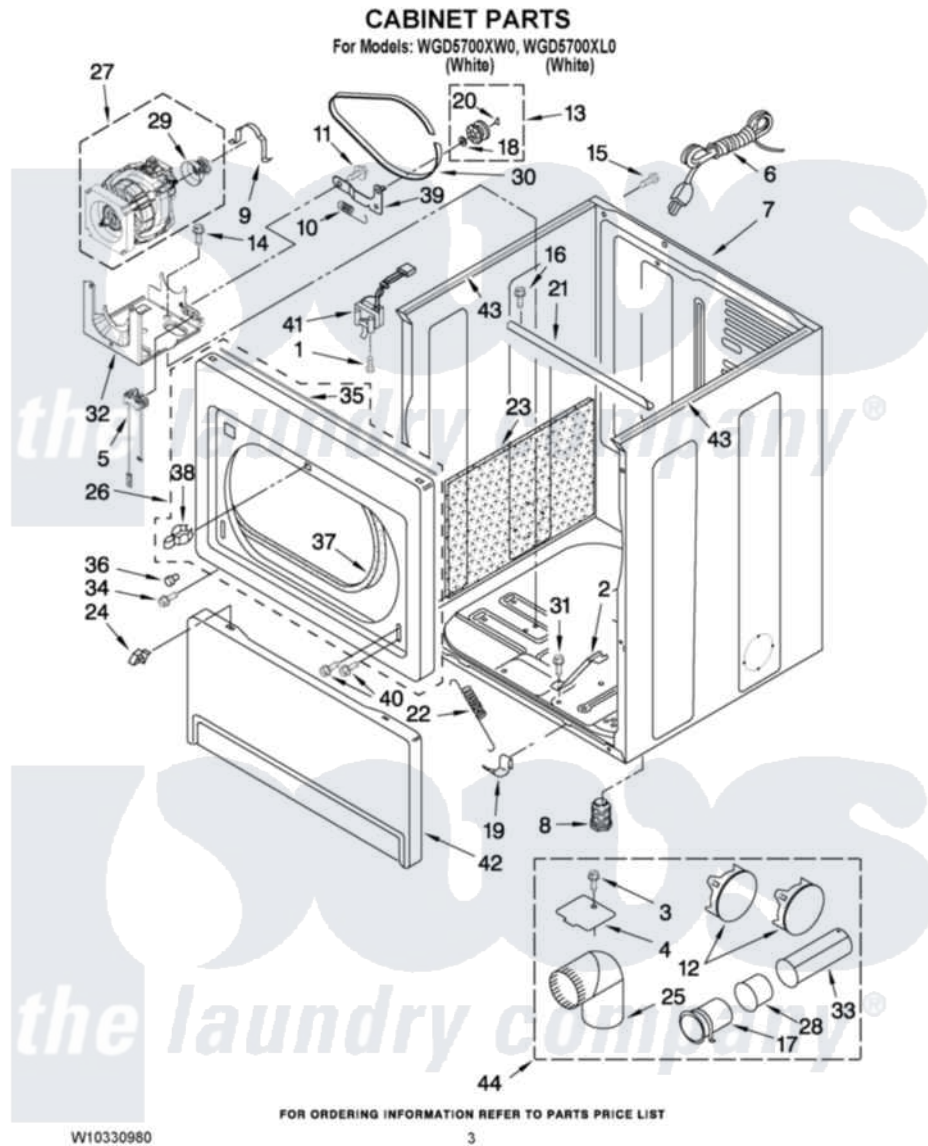

# Whirlpool WGD5700XW0 02 - CABINET PARTS

Whirlpool [Residential Whirlpool WGD5700XW0 Dryer Parts](#) Parts Diagram 02 - CABINET PARTS  
 Click on the part number to view part

Item	Original Part Number	Replaced By	Status	Part Description
1	697773	<a href="#">3395530</a>		Screw
2	<a href="#">8529757</a>			Bracket, Burner
3	<a href="#">488729</a>			Screw
4	<a href="#">3394331</a>			Plate Cover
5	W10246525	<a href="#">W10314253</a>		Switch, Assembly Broken Belt
6	344020	<a href="#">3401402</a>		Cord, Power
7	<a href="#">8310656</a>			Cabinet
"	<a href="#">W10292891</a>			Cabinet
8	3392100	<a href="#">49621</a>		Feet-Leveling
NI	<a href="#">279810</a>			Foot-Optional
9	<a href="#">660658</a>			Clamp, Motor Mounting 343481 685441
10	<a href="#">3387374</a>			Spring, Idler
11	<a href="#">3389420</a>			Retainer-Idler 1/4-20 X 1/16
12	<a href="#">49252</a>			Plug, Multivent
"	W10151499	<a href="#">W10404617</a>		Plug, Multivent
13	3388672	<a href="#">279640</a>		Pulley-ldr