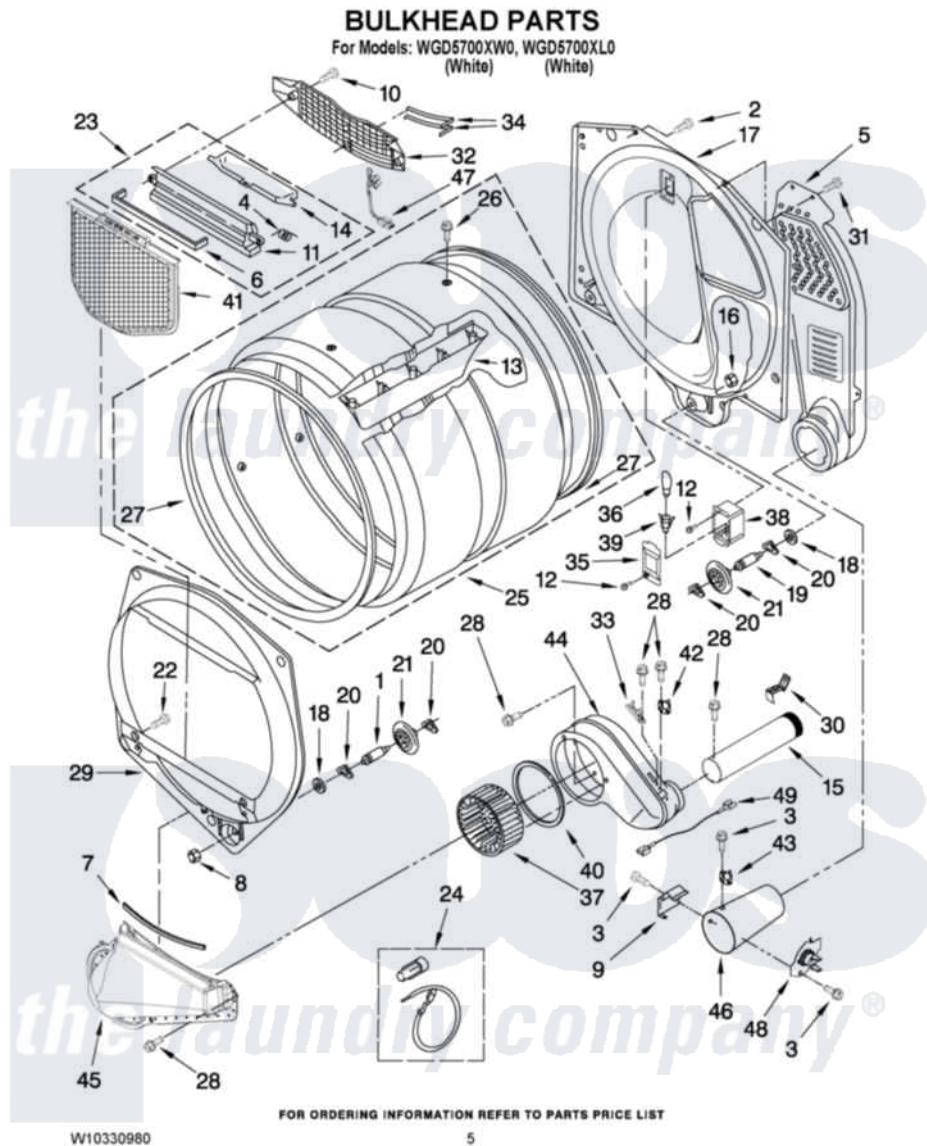

# Whirlpool WGD5700XW0 03 - BULKHEAD PARTS

Whirlpool Residential Whirlpool WGD5700XW0 Dryer Parts Parts Diagram 03 - BULKHEAD PARTS  
Click on the part number to view part

Item	Original Part Number	Replaced By	Status	Part Description
1	8575324	<a href="#">W10359271</a>		Shaft, Drum Roller Threads
2	3390647	<a href="#">488729</a>		Screw
3	<a href="#">90767</a>			Screw, 8A X 3/8 HeX Washer Head Tapping
4	<a href="#">3394986</a>			Spring, Lint Screen Door
5	<a href="#">W10293765</a>			Air Duct Assembly
6	<a href="#">697813</a>			Seal, Outlet Housing
7	697814	<a href="#">697813</a>		Seal, Outlet Housing
8	3934666	<a href="#">W10080210</a>		Nut, 3/8 X 16
9	<a href="#">338906</a>			Radiant, Sensor
10	<a href="#">3387230</a>			Screw, 10-16 X 13/16
11	<a href="#">W10153414</a>			Outlet, Housing Assembly
12	487909	<a href="#">488729</a>		Screw
13	697693	<a href="#">W10113136</a>		Baffle, Drum
14	<a href="#">W10153413</a>			Door, Lint Screen
15	8066224	<a href="#">279936</a>		Kit-Exhst
16	W10001120	<a href="#">W10080190</a>		Nut, 3/8-16