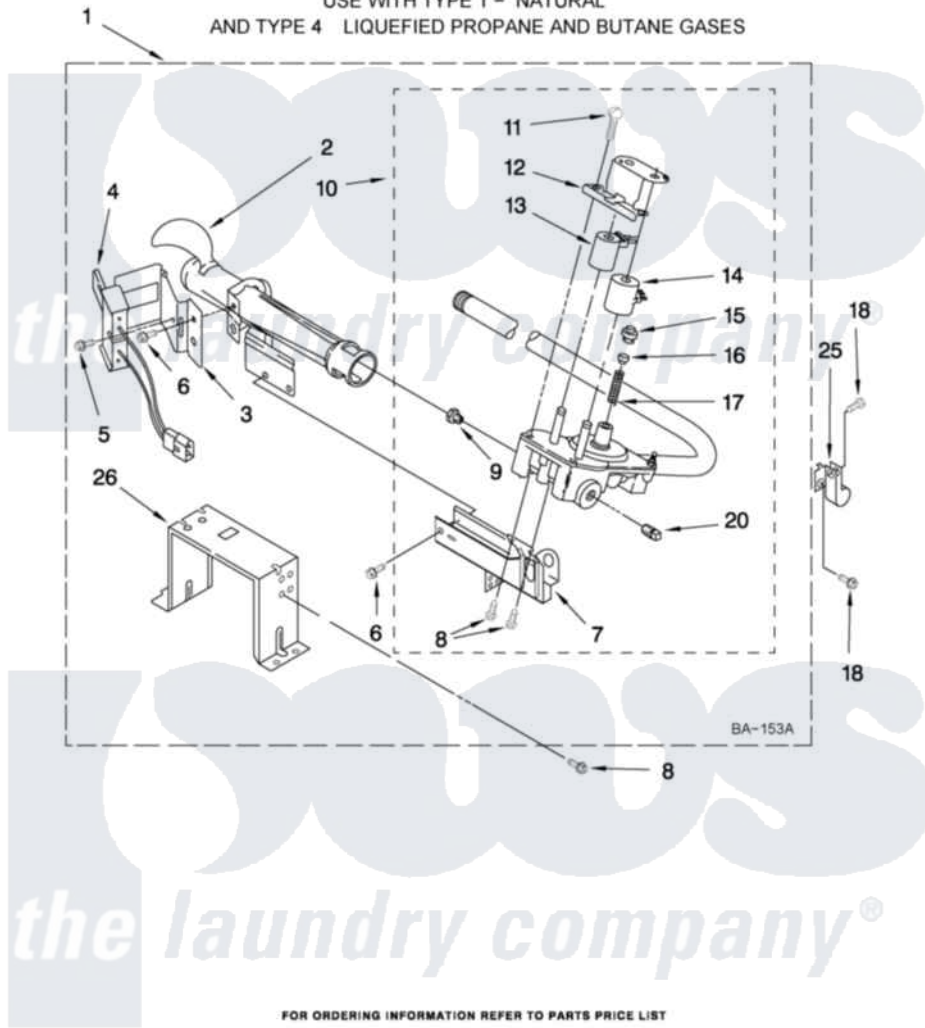

Whirlpool WGD5700XW0 04 - 8576353 BURNER ASSEMBLY

8576353 BURNER ASSEMBLY

For Models: WGD5700XW0, WGD5700XL0
(White) (White)

USE WITH TYPE 1 - NATURAL
AND TYPE 4 LIQUEFIED PROPANE AND BUTANE GASES

FOR ORDERING INFORMATION REFER TO PARTS PRICE LIST

W10330980

7

Whirlpool [Residential Whirlpool WGD5700XW0 Dryer Parts](#) Parts Diagram 04 - 8576353 BURNER ASSEMBLY
Click on the part number to view part

Item	Original Part Number	Replaced By	Status	Part Description
1	8576353	280119		Burner-Gas
2	688617	693140		Burner
3	694298			Bracket, Ignitor
4	686590	279311		Ignitor
5	3393909			Screw, 8-32 X 7/8
6	343641	681414		Screw, 10AB X 1/2
7	3389871		Not Available	Base, Burner
8	3387057			Screw, 10-16 X 1/2 Orifice, Burner
9	15418			Orifice, Burner Type 1
"	15422		Not Available	ORIFICE, BURNER (TYPE 4) (BUTANE)
"	234867	229742		Orifice, Burner
10	W10118347	W10293912		Valve-Gas
11	694421			Screw, Bracket Mounting
12	694538			Bracket, Shunt
13	694540			Coil, 60 Hz