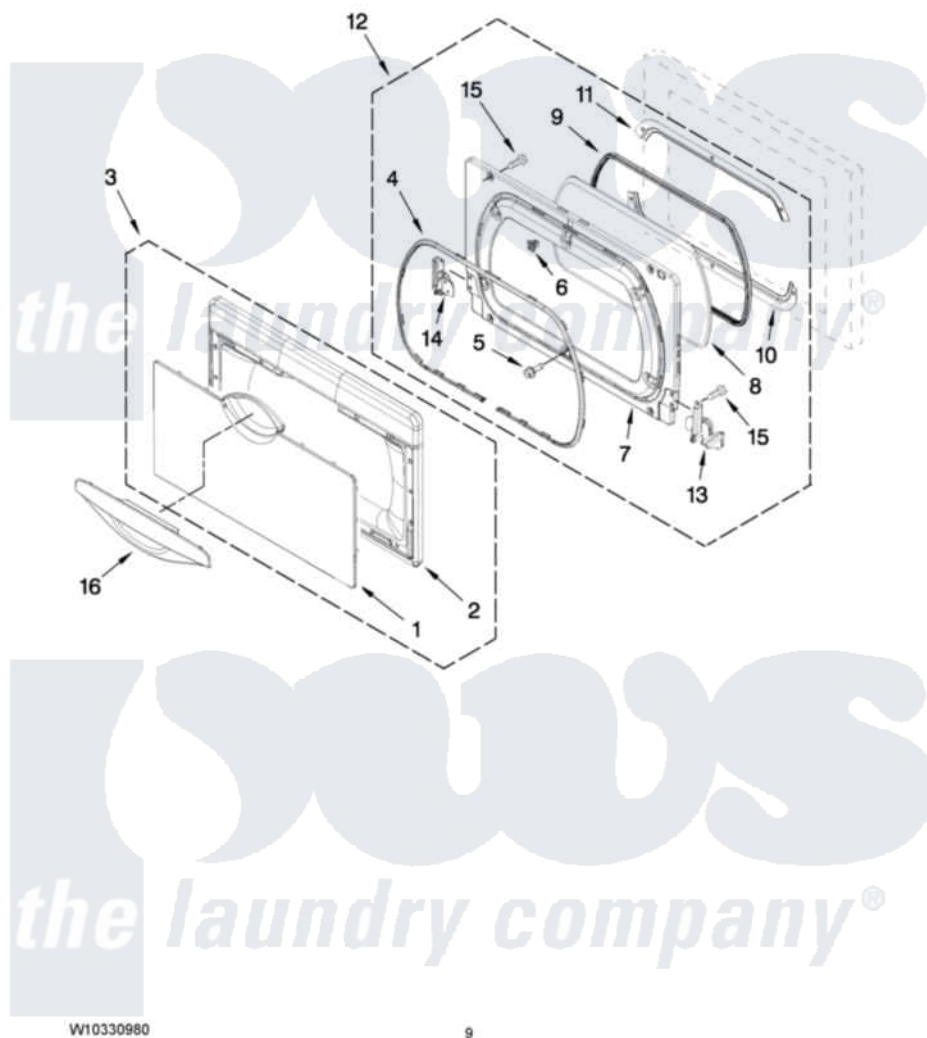

Whirlpool WGD5700XW0 05 - DOOR PARTS

DOOR PARTS For Models: WGD5700XW0, WGD5700XL0 (White) (White)

W10330980

9

Whirlpool [Residential Whirlpool WGD5700XW0 Dryer Parts](#) Parts Diagram 05 - DOOR PARTS
Click on the part number to view part

Item	Original Part Number	Replaced By	Status	Part Description
1	W10284116		Not Available	WINDOW, OUTER WINDOW
2	W10284117	W10284124		Assembly, Outer Door
3	W10284124			Assembly, Outer Door
"	W10284142			Assembly, Outer Door
4	W10284123			Seal, Door
5	3393258	3373329D		Screw
6	3398175	279570		Latch
7	W10284133			Door, Inner
8	W10284121			Door, Glass
9	W10284122			Seal, Window
10	W10284120			Retainer, Lower Glass
11	W10284119			Retainer, Upper, Glass
12	W10284179			Assembly, Inner Door
"	W10330870	W10284179		Assembly, Inner Door
13	W10284141			Hinge, Door
14	W10284140			Hinge, Door