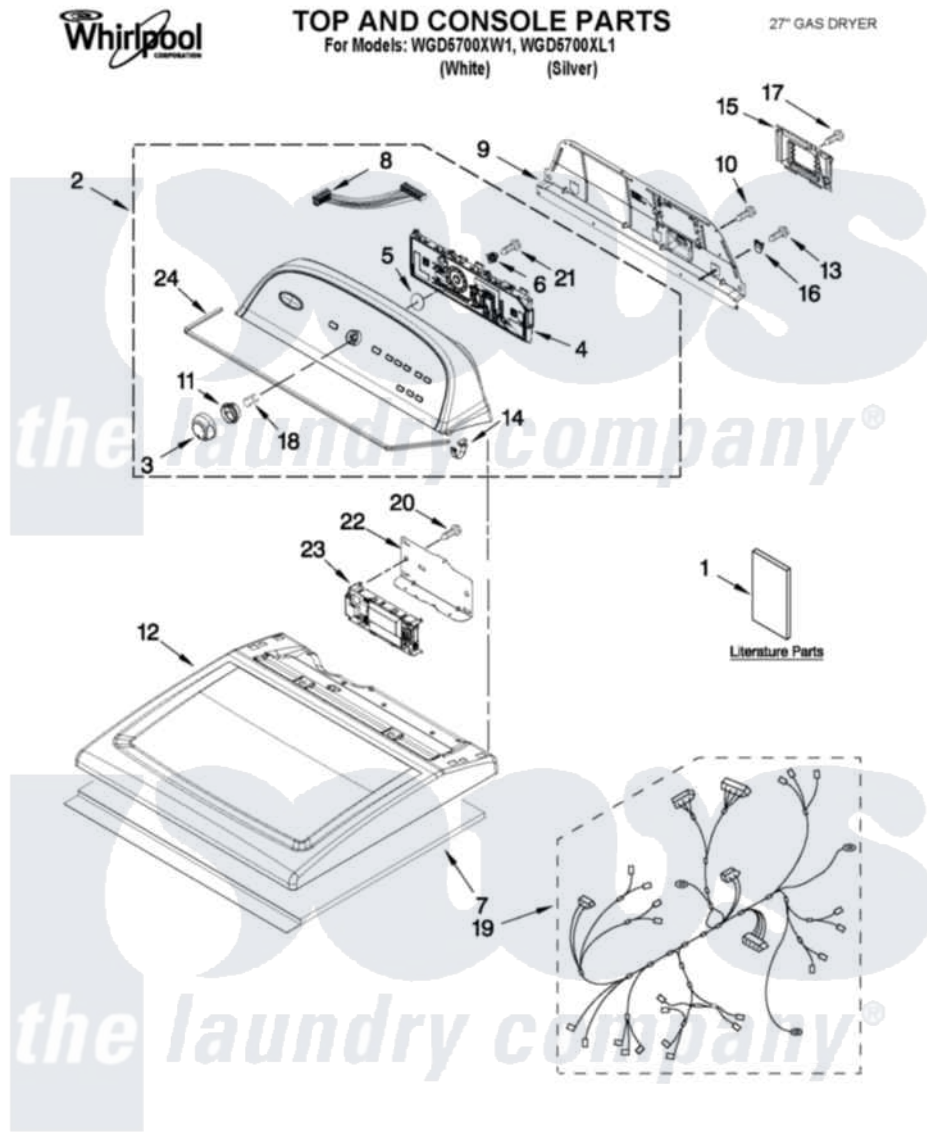

Whirlpool WGD5700XW1 01 - TOP AND CONSOLE PARTS

6-11 Printed in U.S.A. (L.T.) (psw)

1

Part No. W10414738 Rev. A

Whirlpool Residential Whirlpool WGD5700XW1 Dryer Parts Parts Diagram 01 - TOP AND CONSOLE PARTS
 Click on the part number to view part

Item	Original Part Number	Replaced By	Status	Part Description
1	W10096984		Not Available	INSTALLATION (INSTRUCTIONS)
"	W10097053		Not Available	GUIDE, USE & CARE
"	W10097034		Not Available	TECH SHEET
2	W10269611			Console Assembly
"	W10293251			Console Assembly
3	W10251392			Knob Assembly
"	W10251394			Assembly, Knob White And Silver Models
4	W10269626			User Interface Assembly
5	W10323092			Seal, User Interface
6	W10274524			Tensioner, Facia
7	W10123956			Dampening Panel
8	W10285494			Cable, User Interface
9	W10096969			Panel, Rear Console
10	693995			Screw, Hex Head
11	W10325119			Spacer, Knob

12	W10260246		Top
"	W10268729		Top
13	3390647	488729	Screw
14	8312709		Clip-Console
15	W10338363		Cover, Terminal Block
16	W10279552		Plug-Upper Rear Panel
17	3390814	90767	Screw, 8A X 3/8 HeX Washer Head Tapping
18	8536939		Clip, Knob
19	W10287253		Harness, Wiring
20	W10298336		8-18 Nch, U-Type NUT
21	W10219342		Screw, Baffle Mounting
22	W10271580		Bracket, Motor Control
23	W10214008		Control, Electronic
24	W10280079		Seal, Console