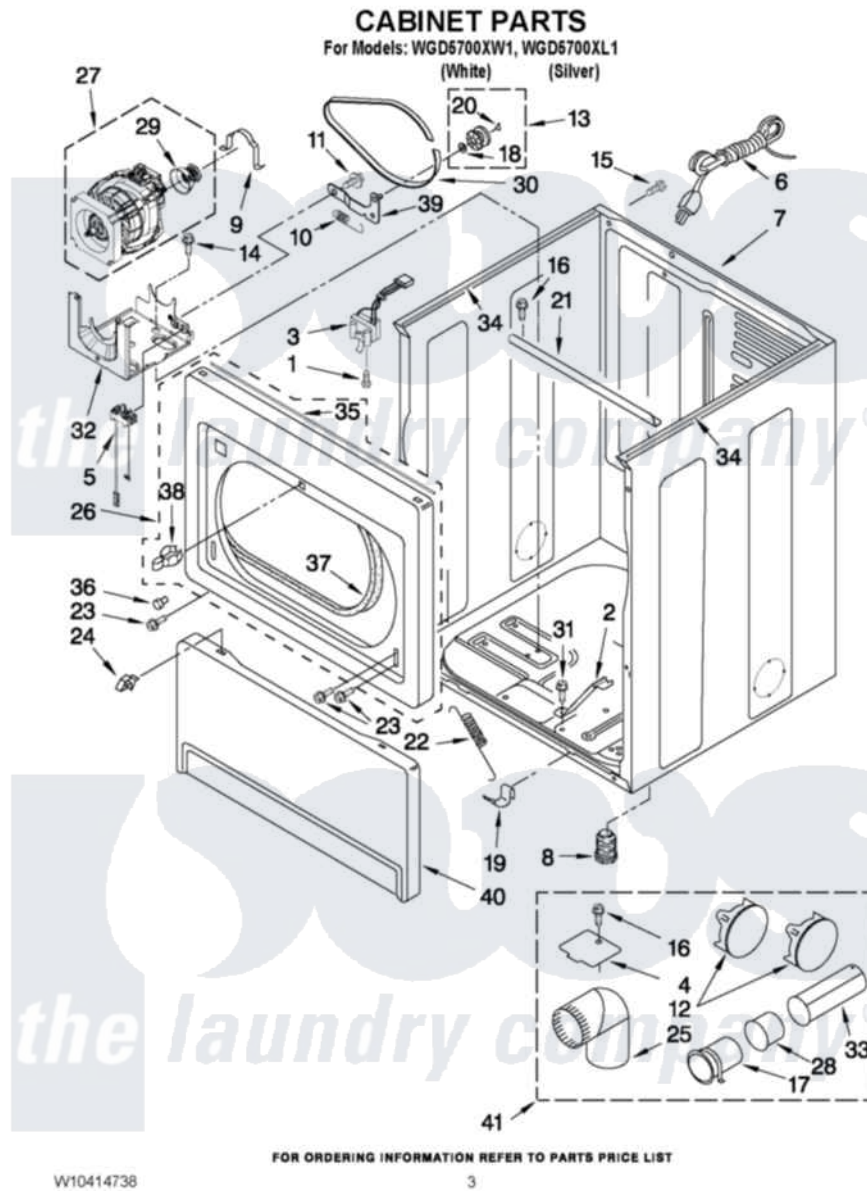

# Whirlpool WGD5700XW1 02 - CABINET PARTS

W10414738

FOR ORDERING INFORMATION REFER TO PARTS PRICE LIST

3

Whirlpool [Residential Whirlpool WGD5700XW1 Dryer Parts](#) Parts Diagram 02 - CABINET PARTS

[Click on the part number to view part](#)

Item	Original Part Number	Replaced By	Status	Part Description
1	697773	<a href="#">3395530</a>		Screw
2	<a href="#">8529757</a>			Bracket, Burner
3	<a href="#">3406107</a>			Door Switch Assembly
4	<a href="#">3394331</a>			Plate Cover
5	W10246525	<a href="#">W10314253</a>		Switch, Assembly Broken Belt
6	344020	<a href="#">3401402</a>		Cord, Power
7	<a href="#">8310656</a>			Cabinet
"	<a href="#">W10292891</a>			Cabinet
8	3392100	<a href="#">49621</a>		Feet-Leveling
NI	<a href="#">279810</a>			Foot-Optional
9	<a href="#">660658</a>			Clamp, Motor Mounting 343481 685441
10	<a href="#">3387374</a>			Spring, Idler
11	<a href="#">3389420</a>			Retainer-Idler 1/4-20 X 1/16
12	<a href="#">49252</a>			Plug, Multivent
"	W10151499	<a href="#">W10404617</a>		Plug, Multivent
13	3388672	<a href="#">279640</a>		Pulley-ldr