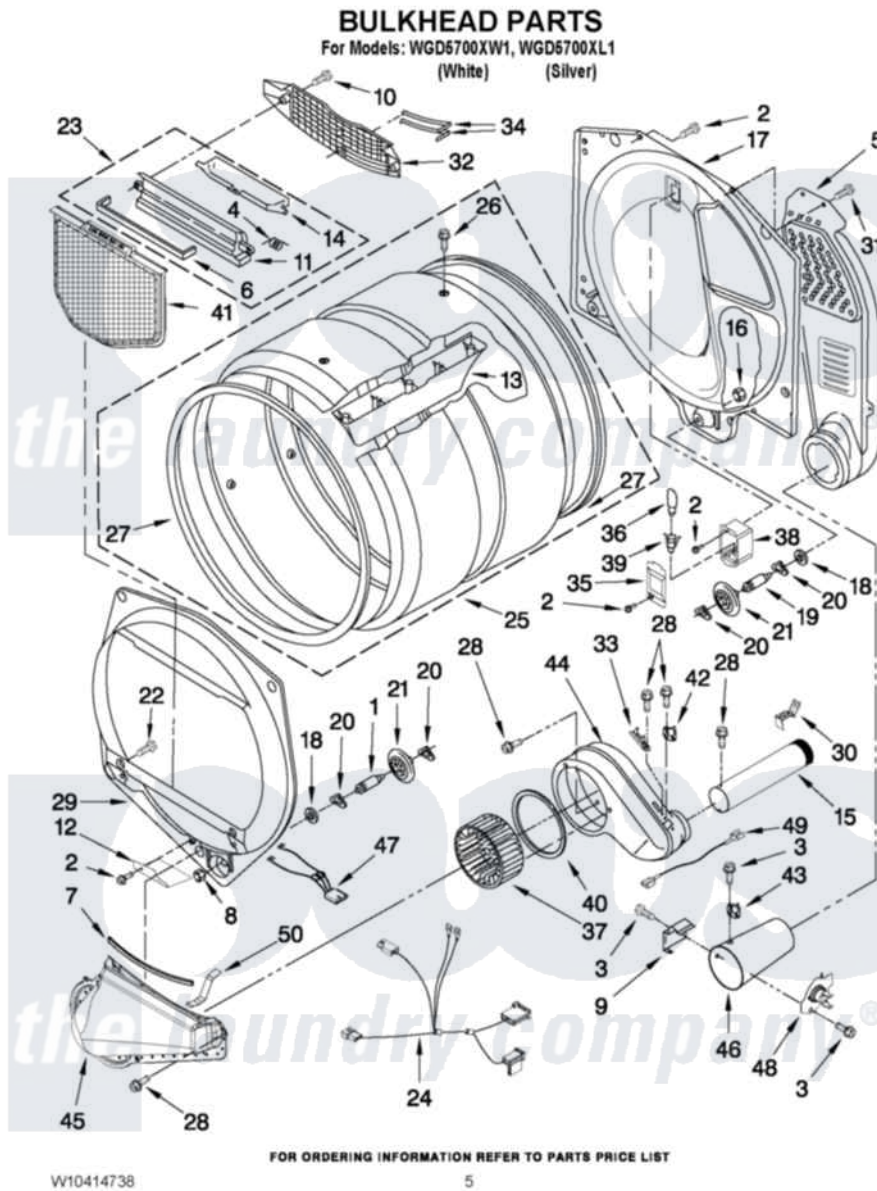

Whirlpool WGD5700XW1 03 - BULKHEAD PARTS

Whirlpool Residential Whirlpool WGD5700XW1 Dryer Parts Parts Diagram 03 - BULKHEAD PARTS
Click on the part number to view part

Item	Original Part Number	Replaced By	Status	Part Description
1	W10359271			Shaft, Drum Roller Threads
2	3390647	488729		Screw
3	90767			Screw, 8A X 3/8 HeX Washer Head Tapping
4	3394986			Spring, Lint Screen Door
5	W10293765			Air Duct Assembly
6	697813			Seal, Outlet Housing
7	697814	697813		Seal, Outlet Housing
8	3934666	W10080210		Nut, 3/8 X 16
9	338906			Radiant, Sensor
10	3387230			Screw, 10-16 X 13/16
11	W10153414			Outlet, Housing Assembly
12	W10128629			Shield, Blower Housing
13	697693	W10113136		Baffle, Drum
14	W10153413			Door, Lint Screen
15	8066224	279936		Kit-Exhst
16	W10001120	W10080190		Nut, 3/8-16

17	8520836		Bulkhead, Rear
18	3387459	W10080960	Washer, Support
19	W10359272		Shaft, Roller Drum Threads
20	690997		Washer, Thrust
21	W10314171		Roller, Support Assembly
22	695240	488729	Screw
23	W10153423		Outlet Grille, Housing Assembly
24	W10305870		Harness, Gas
25	8318215	W10197999	Drum
26	W10219342		Screw, Baffle Mounting
27	W10166807	280114	Seal
28	693995		Screw, Hex Head
29	697557		Bulkhead, Front
30	8572105		Retainer, Toe Panel
31	489463		Screw, 8-18 X 1/16
32	W10153412		Grille, Outlet
33	3392519		Thermal Limiter
34	3387223		Electrode, Sensor
35	3402841	8532165	Lens, Drum Light
36	3406124	22002263	Lamp
37	697772		Wheel, Blower
38	8578825		Bracket, Drum Light
39	W10214261		Socket, Drum Light Assembly
40	697770		Seal, Cover Plate Blower Housing
41	W10049370	W10120998	Screen
42	8577274		Thermostat 295F
43	3391912		Thermostat, High-Limit 255 F
44	8544362	W10119255	Housing, Blower
45	8066168	W10128606	Duct-Lint
46	8573824		Funnel, Burner
47	W10298258		Harness, Sensor
48	8573713		Thermal-Cutoff
49	3401707		Jumper, Tco-High Limit
50	W10345456	8066208	Clip-Exhaust