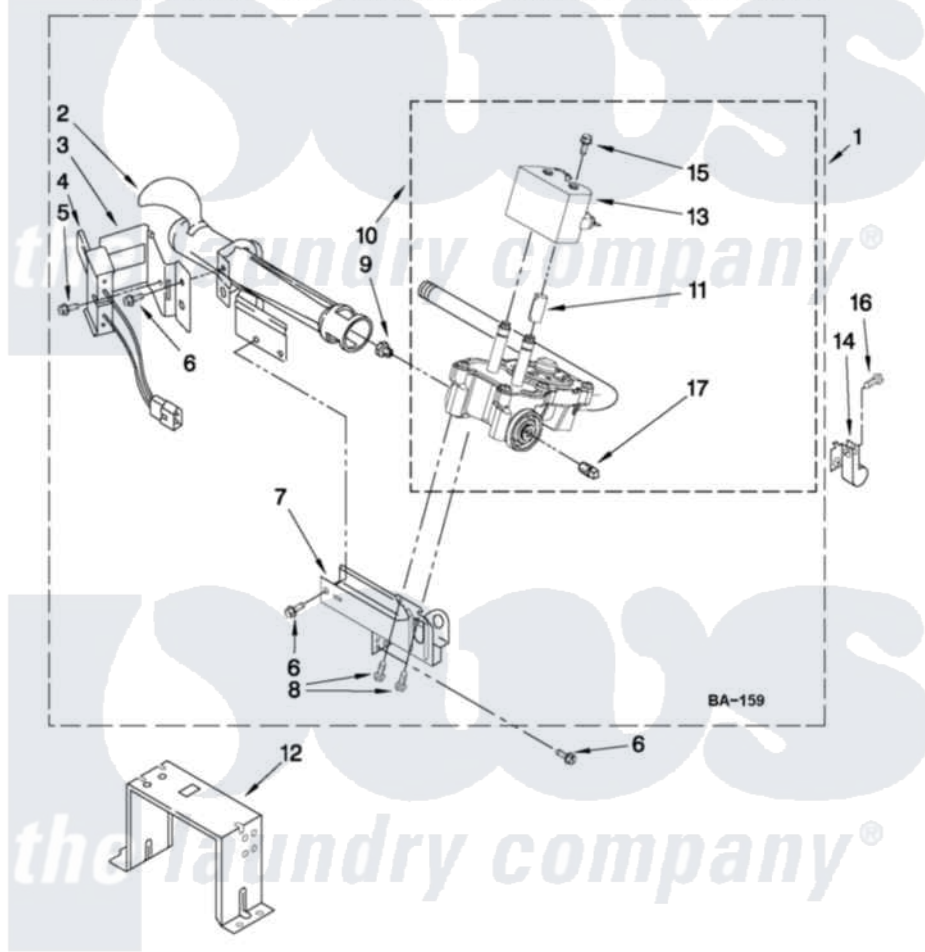

Whirlpool WGD5700XW1 04 - W10293911 BURNER ASSEMBLY

W10293911 BURNER ASSEMBLY

For Models: WGD5700XW1, WGD6700XL1
(White) (Silver)

USE WITH TYPE 1 - NATURAL, TYPE 2 - MIXED,
AND TYPE 4 - LIQUEFIED PROPANE AND BUTANE GASES

FOR ORDERING INFORMATION REFER TO PARTS PRICE LIST

W10414738

7

Whirlpool [Residential Whirlpool WGD5700XW1 Dryer Parts](#) Parts Diagram 04 - W10293911 BURNER ASSEMBLY
Click on the part number to view part

Item	Original Part Number	Replaced By	Status	Part Description
1	W10293911	W10310204		Burner-Gas
2	688617	693140		Burner
3	694298			Bracket, Ignitor
4	686590	279311		Ignitor
5	3393909			Screw, 8-32 X 7/8
6	343641	681414		Screw, 10AB X 1/2
7	3389871		Not Available	Base, Burner
8	3387057			Screw, 10-16 X 1/2 Orifice, Burner
9	15418			Orifice, Burner Type 1
10	W10175144	W10293912		Valve-Gas
11	W10295524	W10328463		Coil, 60 Hz
12	3389889			Bracket, Support
13	W10273784	W10328463		Coil, 60 Hz
14	3978776			Bracket, Gas Pipe Switch
15	326049536			Screw, Coil
16	3390647	488729		Screw