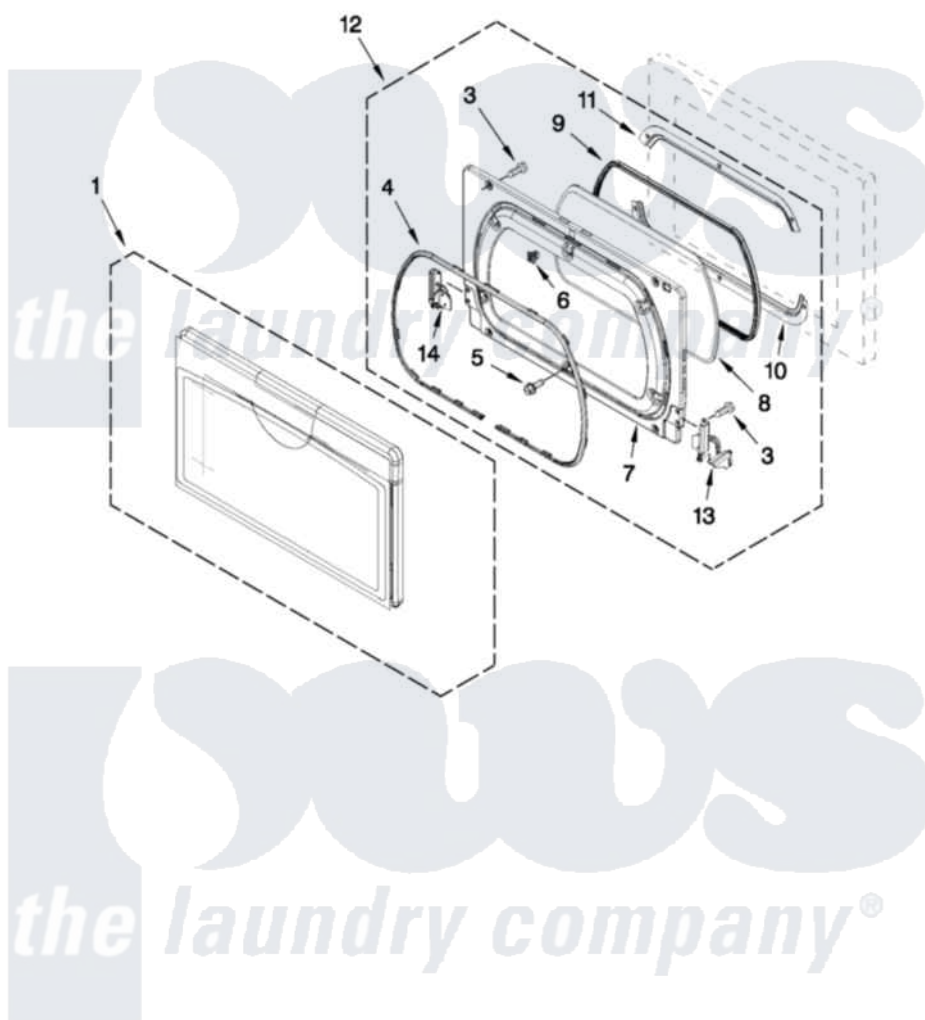

Whirlpool WGD5700XW1 05 - DOOR PARTS

DOOR PARTS

For Models: WGD5700XW1, WGD5700XL1
(White) (Silver)

FOR ORDERING INFORMATION REFER TO PARTS PRICE LIST

W10414738

9

Whirlpool [Residential Whirlpool WGD5700XW1 Dryer Parts](#) Parts Diagram 05 - DOOR PARTS
Click on the part number to view part

Item	Original Part Number	Replaced By	Status	Part Description
1	W10284124			Assembly, Outer Door
"	W10284142			Assembly, Outer Door
3	3357011	308685		Side Trim)
4	W10284123			Seal, Door
5	3393258	3373329D		Screw
6	690081	279570		Latch
7	W10284133			Door, Inner
8	W10284121			Door, Glass
9	W10284122			Seal, Window
10	W10284120			Retainer, Lower Glass
11	W10284119			Retainer, Upper, Glass
12	W10284179			Assembly, Inner Door
13	W10284141			Hinge, Door
14	W10284140			Hinge, Door