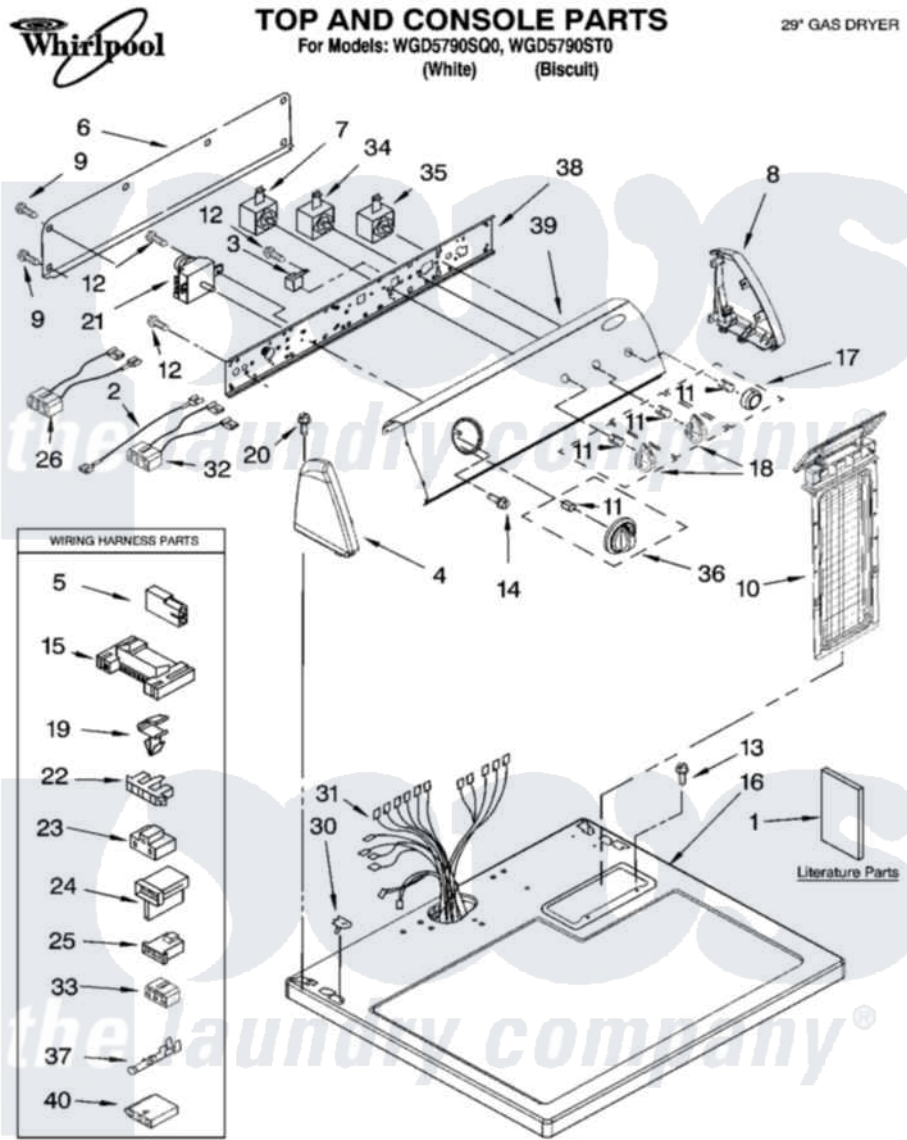

Whirlpool WGD5790SQ0 01 - TOP AND CONSOLE PARTS

8-06 Litho in U.S.A.(LT)

1

Part No. 8181467

Whirlpool Residential Whirlpool WGD5790SQ0 Dryer Parts Parts Diagram 01 - TOP AND CONSOLE PARTS
 Click on the part number to view part

Item	Original Part Number	Replaced By	Status	Part Description
1	8562582		Not Available	Instructions, Installation
"	8578183		Not Available	Use And Care Guide
"	8576811		Not Available	Wiring Diagram
"	W10042960		Not Available	Sheet, Cycle Feature
"	BLANK		Not Available	Following May Be Purchased DO-IT-YOURSELF REPAIR MANUALS
"	677818		Not Available	Manual, Do-It- Yourself Repair (Dryer)
2	3401684			Jumper, Wire
3	694419			Mini-Buzzer
4	8271365	279962		Endcap
"	8271368	279965		Endcap
5	717252			Receptacle, Terminal
6	8274261			Do-It-Yourself Repair Manuals
7	3399639			Switch, Rotary Temperature
8	8271359	279962		Endcap

"	8271362	279965	Endcap
9	693995		Screw, Hex Head
10	8557857		Screen, Lint
"	8557858		Screen, Lint
11	8536939		Clip, Knob
12	8533971	90767	Screw, 8A X 3/8 HeX Washer Head Tapping
13	688983	487240	Screw, For Mtg. Service Capacitor
14	8533951	3400859	Screw, Grounding
15	3395683		Receptacle, Multi-Terminal
16	8557930	8563985	Top
"	8557931	8563986	Top
17	8566073		Knob, Push-To-Start
"	8566076		Knob, Push-To-Start
18	8565944		Knob, Control
"	8565947		Knob, Control
19	3394427		Clip-Harness
20	388326		Screw, 8-18 X 1.25
21	8299766		Timer Assembly
22	3397269		Connector, Timer
23	3401144		Connector
24	3403499		Connector, 2-Position
25	3403498		Connector, 3-Position
26	3397695		Wire, Jumper
30	357213		Nut, Push-In
31	8299879		Harness, Wiring
32	3396029	8539893	Wire, Jumper
33	3347243		Block, Disconnect
34	3405156		Switch, Rotary
35	3398095		Switch, Push-To-Start
36	8566061		Timer Knob Assembly
"	8566064		Timer Knob Assembly
37	94614		Terminal
38	8544895		Bracket, Control
39	8578856		Panel, Control
"	8578857		Panel, Control
40	3936144		Do-It-Yourself Repair Manuals