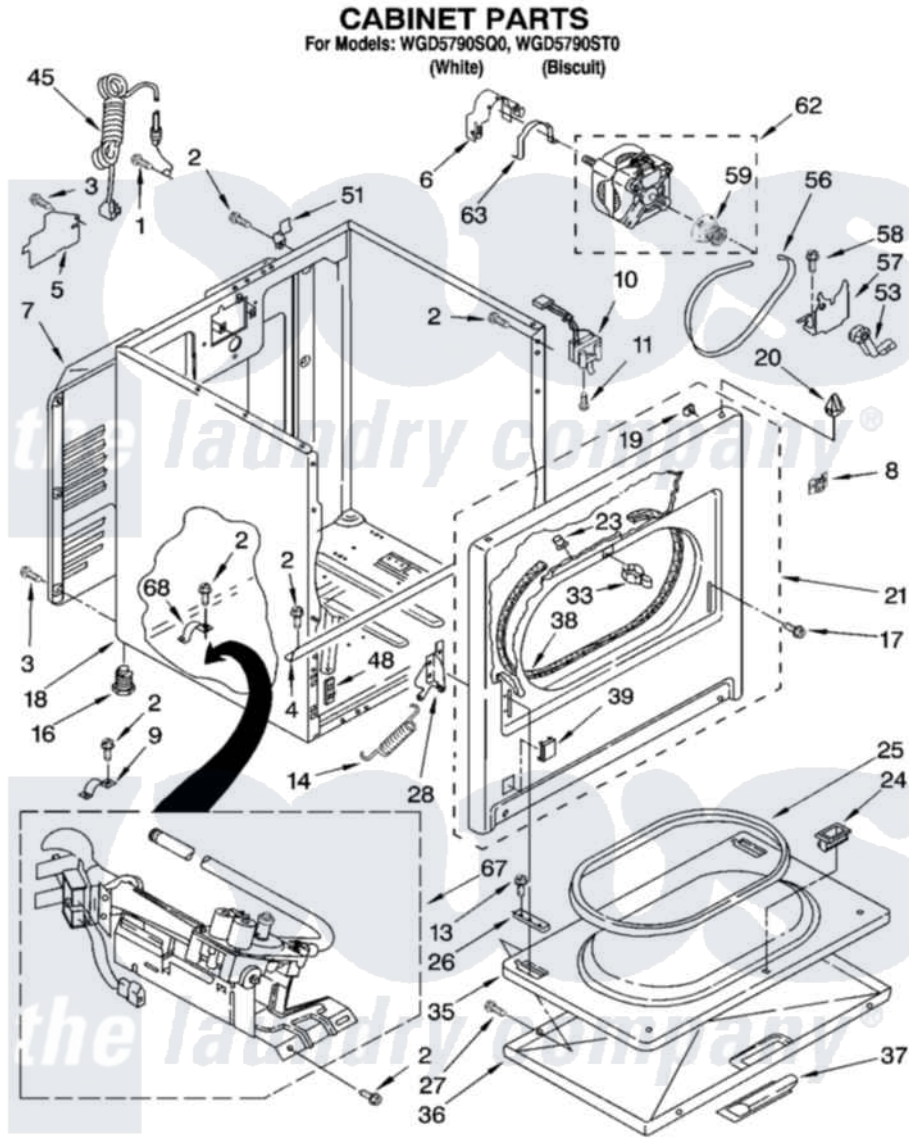

Whirlpool WGD5790SQ0 02 - CABINET PARTS

8181467

3

Whirlpool [Residential Whirlpool WGD5790SQ0 Dryer Parts](#) Parts Diagram 02 - CABINET PARTS
Click on the part number to view part

Item	Original Part Number	Replaced By	Status	Part Description
1	697776	4331106		Screw, No.10-32 X 7/16
2	343641	681414		Screw, 10AB X 1/2
3	693995			Screw, Hex Head
4	8541400			Bracket, Cabinet
5	3396795			Cover, Terminal Block
6	3404162			Clamp, Motor
7	3396805	280043		Panel-Rear
8	8546676	W10041960		Spring, Door
9	3980175			Clamp, Elbow
10	3406107			Door Switch Assembly
11	697773	3395530		Screw
13	3357011	308685		Side Trim)
14	8541401	W10041960		Spring, Door
16	3392100	49621		Feet-Leveling
"	279810			Foot-Optional
17	342043	486146		Screw

18	8530603	8533643	Cabinet
"	8530606	3977306	Cabinet
19	98234		Clip, U-Bend
20	690363	18776	Lock, Front Top
21	3395197	279740	Panel
"	3977243	279890	Panel
23	685203	279220	Clip
24	3389441		Door Catch Assembly
25	3390731		Seal, Door
26	337189		Clip, Hinge
27	694091		Trim, Side Right Hand
28	8066056		Hinge, Door
"	8066057		Hinge, Door
33	696144	279570	Latch
35	695737		Door, Rear
36	3393549		Door, Front
"	3977241		Door, Front
37	W10095180		Handle, Door
"	W10095190		Handle, Door
38	3406129		Seal And Bearing Assembly
39	3394975		Plug, Front Panel
"	3394978		Plug, Front Panel
45	344020	3401402	Cord, Power
48	3394083		Clip, Front Panel
51	8066217		Hinge, Top
53	691366		Idler And Pulley Assembly
56	8066065	341241	Belt
57	348780		Base, Motor
58	3400500		Bolt, 3405245 5/16-18 X 3/4
59	8066184		Pulley, Motor
62	8066206	279827	Motor-Drve
63	660658		Clamp, Motor Mounting 343481 685441
67	8318272	W10465748	Burner-Gas
68	341029		Clamp, Pipe Door Spring