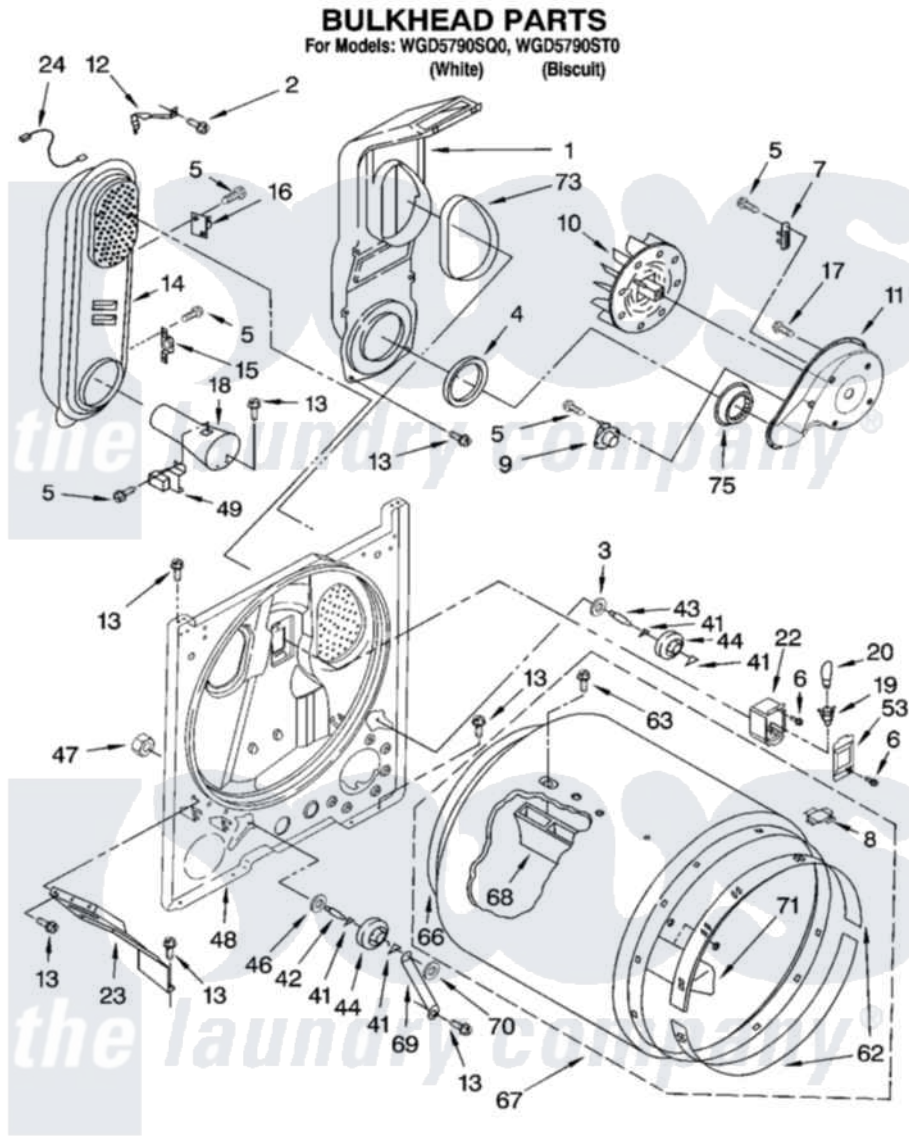

Whirlpool WGD5790SQ0 03 - BULKHEAD PARTS

8181467

5

Whirlpool [Residential Whirlpool WGD5790SQ0 Dryer Parts](#) Parts Diagram 03 - BULKHEAD PARTS
Click on the part number to view part

Item	Original Part Number	Replaced By	Status	Part Description
1	348368			Lint Chute Assembly
2	489463			Screw, 8-18 X 1/16
3	3388703			Washer, Support
4	347139			Seal, Lint Chute
5	90767			Screw, 8A X 3/8 HeX Washer Head Tapping
6	487909	488729		Screw
7	3392519			Thermal Limiter
8	8066086			Plug, Drum Hole
9	3387134			Thermostat, Internal-Bias
10	694089			Wheel, Blower
11	8577230			Housing, Blower
12	3398161			CLIP
13	343641	681414		Screw, 10AB X 1/2
14	8530285	279980		Box
15	3403140			Thermostat, High-Limit 205F
16	280010			Kit, Thermal Cut-Off

17	3390647	488729	Screw
18	8066049		Funnel, Burner Light
19	3403634	W10136369	Socket, Drum Light Assembly
20	3406124	22002263	Lamp
22	3977373		Bracket, Drum Light
23	3406022		Bracket, Bulkhead
24	3401707		Jumper, Tco-High Limit
41	690997		Washer, Thrust
42	3399506	W10359270	Shaft, Drum Roller Threads
43	3399507	W10359269	Shaft, Drum Roller Threads
44	3397590	349241T	Support
46	348197		Washer, Support
47	3359452		Nut, Lock
48	3403413		Bulkhead
49	338906		Radiant, Sensor
53	3402841	8532165	Lens, Drum Light
62	692526	279441	BeaRng-Rng
63	97787	W10109200	Screw, Baffle Mounting
66	3406130	279857	Seal
67	695587		Drum Assembly
68	692490		Baffle, Drum
69	3976434		Bracket, Support Shaft
70	90296		Nut, Push On
71	3403636		Baffle, Drum
73	339956		Seal, Air Duct To Bulkhead
75	696302		Shield, Exhaust