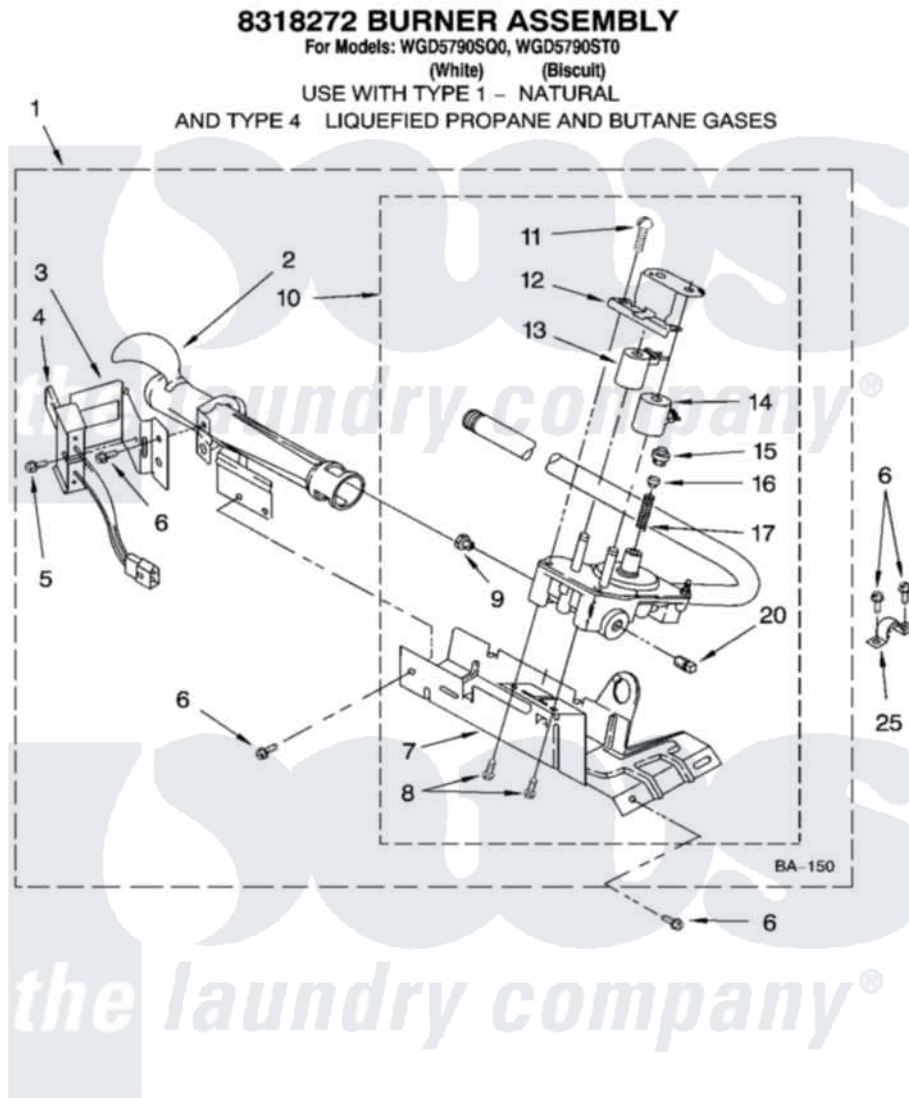

Whirlpool WGD5790SQ0 04 - 8318272 BURNER ASSEMBLY, OPTIONAL PARTS (NOT INCLUDED)

8181467

7

Whirlpool [Residential Whirlpool WGD5790SQ0 Dryer Parts](#) Parts Diagram 04 - 8318272 BURNER ASSEMBLY, OPTIONAL PARTS (NOT INCLUDED).
 Click on the part number to view part

Item	Original Part Number	Replaced By	Status	Part Description
1	8318272	W10465748		Burner-Gas
2	688617	693140		Burner
3	694298			Bracket, Ignitor
4	686590	279311		Ignitor
5	3393909			Screw, 8-32 X 7/8
6	343641	681414		Screw, 10AB X 1/2
7	693986			Base, Burner
8	3387057			Screw, 10-16 X 1/2 Orifice, Burner
9	234826			Orifice, Burner Type 1
"	229742			Orifice, Burner
"	234868			Orifice, Burner
10	8318277	W10337269		Valve-Gas
11	694421			Screw, Bracket Mounting
12	694538			Bracket, Shunt