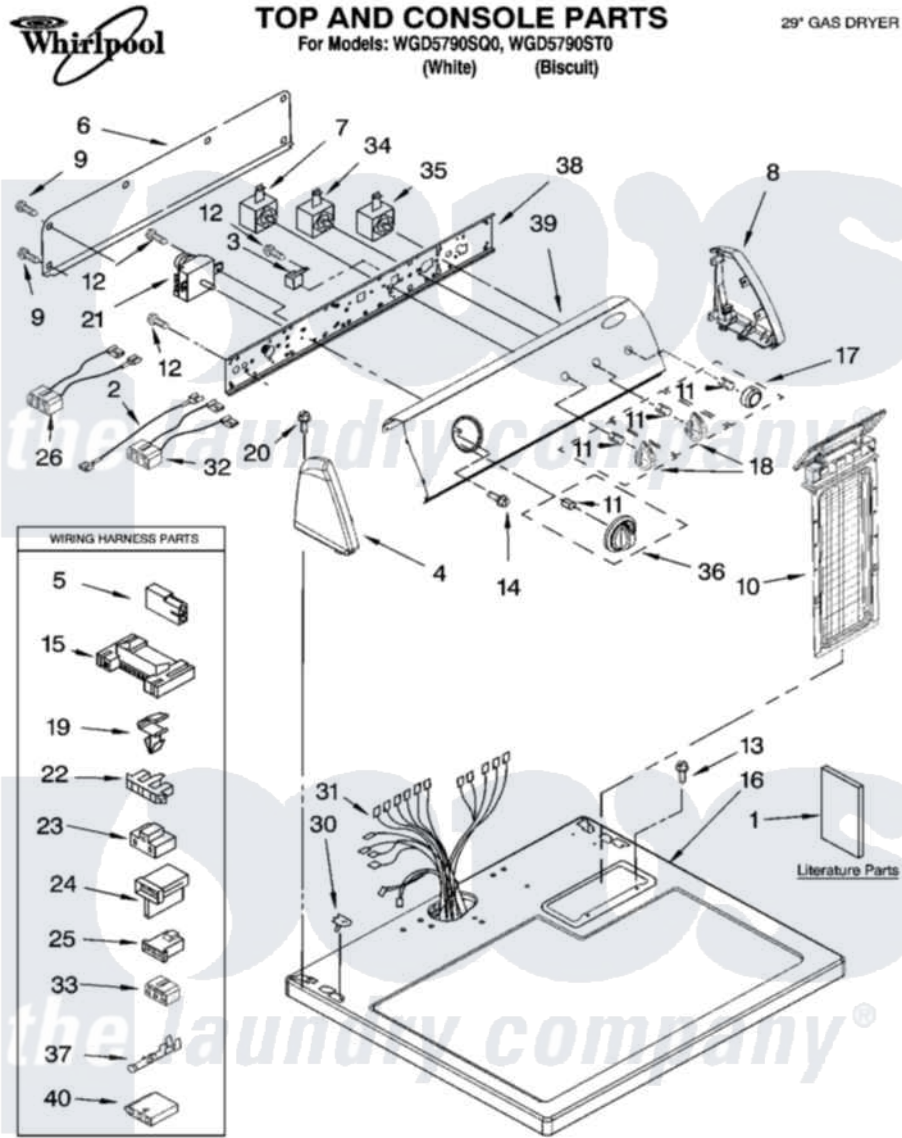

Whirlpool WGD5790ST0 01 - TOP AND CONSOLE PARTS

8-06 Litho in U.S.A.(LT)

1

Part No. 8181467

Whirlpool Residential Whirlpool WGD5790ST0 Dryer Parts Parts Diagram 01 - TOP AND CONSOLE PARTS

[Click on the part number to view part](#)

Item	Original Part Number	Replaced By	Status	Part Description
1	8562582		Not Available	Instructions, Installation
"	8578183		Not Available	Use And Care Guide
"	8576811		Not Available	Wiring Diagram
"	W10042960		Not Available	Sheet, Cycle Feature
"	BLANK		Not Available	Following May Be Purchased DO-IT-YOURSELF REPAIR MANUALS
"	677818		Not Available	Manual, Do-It- Yourself Repair (Dryer)
2	3401684			Jumper, Wire
3	694419			Mini-Buzzer
4	8271365	279962		Endcap
"	8271368	279965		Endcap
5	717252			Receptacle, Terminal
6	8274261			Do-It-Yourself Repair Manuals
7	3399639			Switch, Rotary Temperature
8	8271359	279962		Endcap

"	8271362	279965	Endcap
9	693995		Screw, Hex Head
10	8557857		Screen, Lint
"	8557858		Screen, Lint
11	8536939		Clip, Knob
12	8533971	90767	Screw, 8A X 3/8 HeX Washer Head Tapping
13	688983	487240	Screw, For Mtg. Service Capacitor
14	8533951	3400859	Screw, Grounding
15	3395683		Receptacle, Multi-Terminal
16	8557930	8563985	Top
"	8557931	8563986	Top
17	8566073		Knob, Push-To-Start
"	8566076		Knob, Push-To-Start
18	8565944		Knob, Control
"	8565947		Knob, Control
19	3394427		Clip-Harness
20	388326		Screw, 8-18 X 1.25
21	8299766		Timer Assembly
22	3397269		Connector, Timer
23	3401144		Connector
24	3403499		Connector, 2-Position
25	3403498		Connector, 3-Position
26	3397695		Wire, Jumper
30	357213		Nut, Push-In
31	8299879		Harness, Wiring
32	3396029	8539893	Wire, Jumper
33	3347243		Block, Disconnect
34	3405156		Switch, Rotary
35	3398095		Switch, Push-To-Start
36	8566061		Timer Knob Assembly
"	8566064		Timer Knob Assembly
37	94614		Terminal
38	8544895		Bracket, Control
39	8578856		Panel, Control
"	8578857		Panel, Control
40	3936144		Do-It-Yourself Repair Manuals