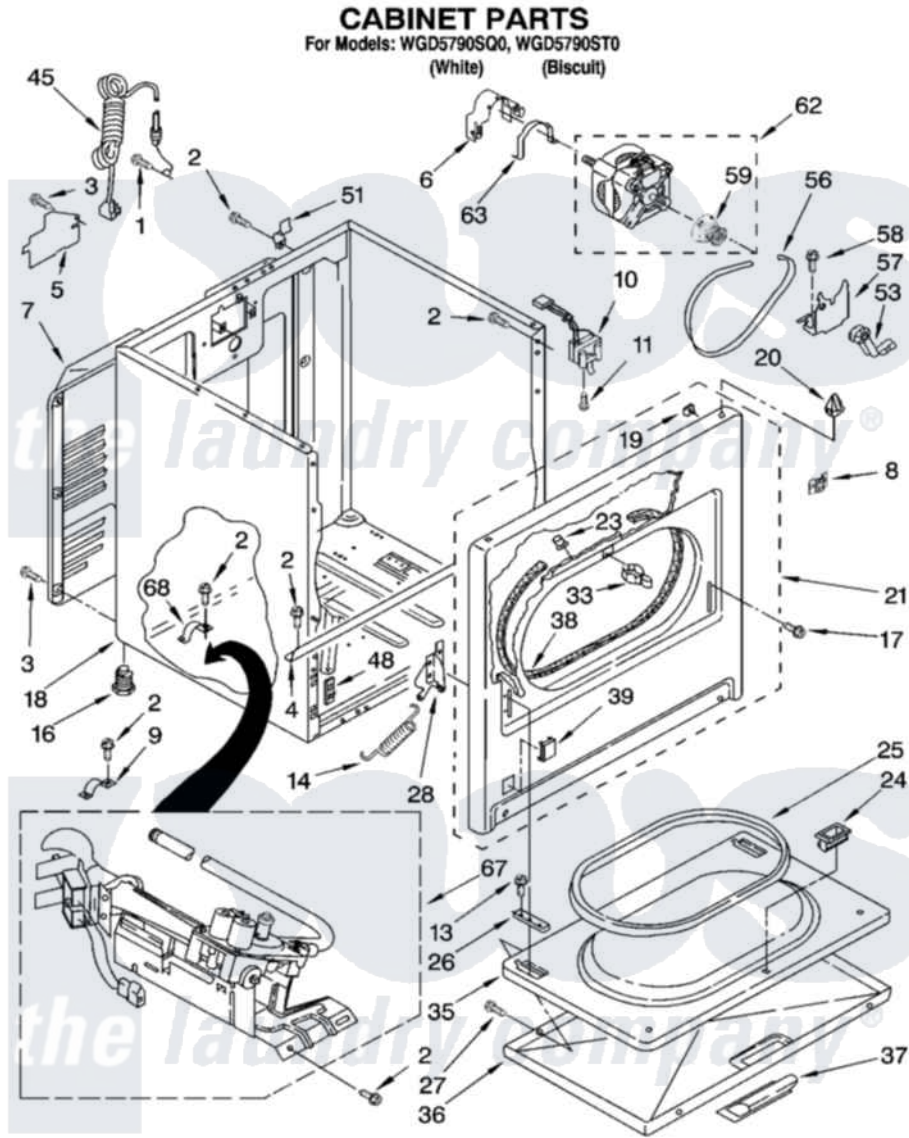

# Whirlpool WGD5790ST0 02 - CABINET PARTS

8181467

3

Whirlpool [Residential Whirlpool WGD5790ST0 Dryer Parts](#) Parts Diagram 02 - CABINET PARTS  
Click on the part number to view part

Item	Original Part Number	Replaced By	Status	Part Description
1	697776	<a href="#">4331106</a>		Screw, No.10-32 X 7/16
2	343641	<a href="#">681414</a>		Screw, 10AB X 1/2
3	<a href="#">693995</a>			Screw, Hex Head
4	<a href="#">8541400</a>			Bracket, Cabinet
5	<a href="#">3396795</a>			Cover, Terminal Block
6	<a href="#">3404162</a>			Clamp, Motor
7	3396805	<a href="#">280043</a>		Panel-Rear
8	8546676	<a href="#">W10041960</a>		Spring, Door
9	<a href="#">3980175</a>			Clamp, Elbow
10	<a href="#">3406107</a>			Door Switch Assembly
11	697773	<a href="#">3395530</a>		Screw
13	3357011	<a href="#">308685</a>		Side Trim )
14	8541401	<a href="#">W10041960</a>		Spring, Door
16	3392100	<a href="#">49621</a>		Feet-Leveling
"	<a href="#">279810</a>			Foot-Optional
17	342043	<a href="#">486146</a>		Screw