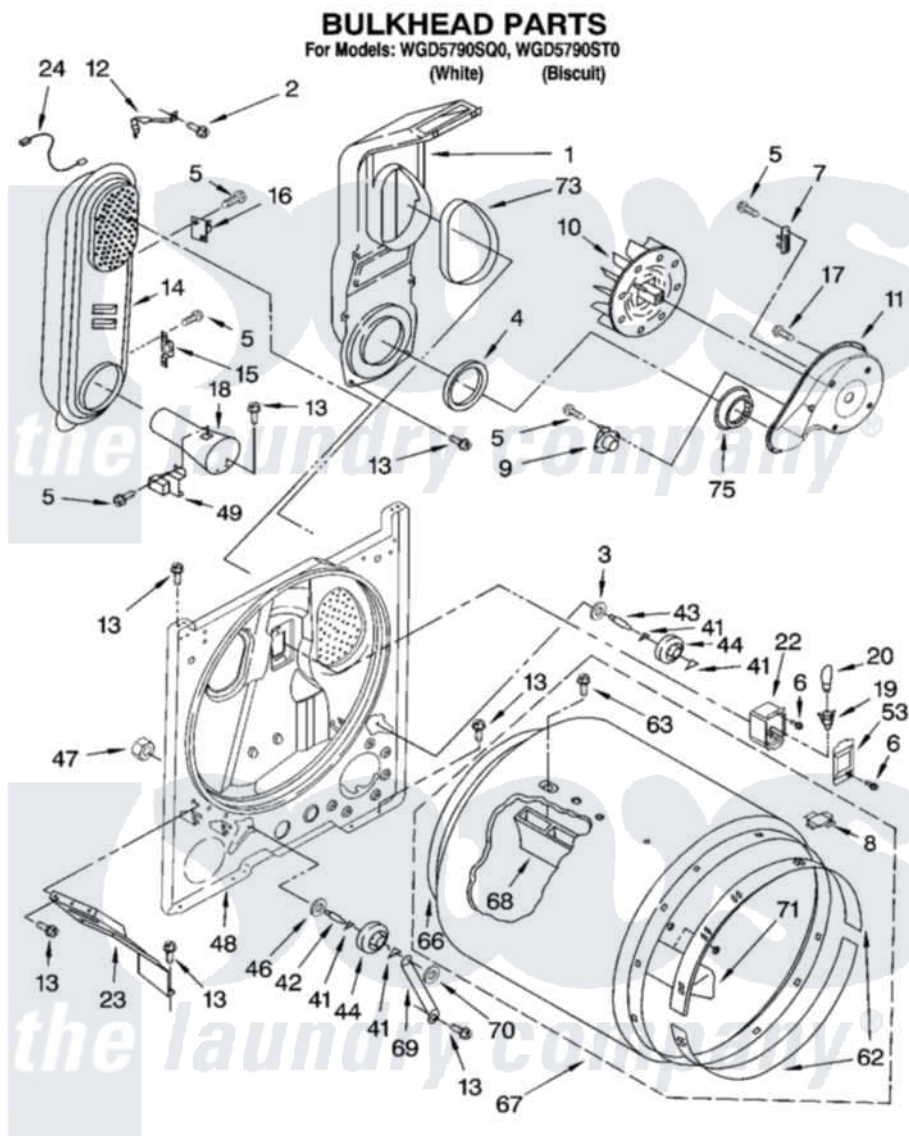

Whirlpool WGD5790ST0 03 - BULKHEAD PARTS

8181467

5

Whirlpool [Residential Whirlpool WGD5790ST0 Dryer Parts](#) Parts Diagram 03 - BULKHEAD PARTS
Click on the part number to view part

Item	Original Part Number	Replaced By	Status	Part Description
1	348368			Lint Chute Assembly
2	489463			Screw, 8-18 X 1/16
3	3388703			Washer, Support
4	347139			Seal, Lint Chute
5	90767			Screw, 8A X 3/8 HeX Washer Head Tapping
6	487909	488729		Screw
7	3392519			Thermal Limiter
8	8066086			Plug, Drum Hole
9	3387134			Thermostat, Internal-Bias
10	694089			Wheel, Blower
11	8577230			Housing, Blower
12	3398161			CLIP
13	343641	681414		Screw, 10AB X 1/2
14	8530285	279980		Box
15	3403140			Thermostat, High-Limit 205F
16	280010			Kit, Thermal Cut-Off

17	3390647	488729	Screw
18	8066049		Funnel, Burner Light
19	3403634	W10136369	Socket, Drum Light Assembly
20	3406124	22002263	Lamp
22	3977373		Bracket, Drum Light
23	3406022		Bracket, Bulkhead
24	3401707		Jumper, Tco-High Limit
41	690997		Washer, Thrust
42	3399506	W10359270	Shaft, Drum Roller Threads
43	3399507	W10359269	Shaft, Drum Roller Threads
44	3397590	349241T	Support
46	348197		Washer, Support
47	3359452		Nut, Lock
48	3403413		Bulkhead
49	338906		Radiant, Sensor
53	3402841	8532165	Lens, Drum Light
62	692526	279441	BeaRng-Rng
63	97787	W10109200	Screw, Baffle Mounting
66	3406130	279857	Seal
67	695587		Drum Assembly
68	692490		Baffle, Drum
69	3976434		Bracket, Support Shaft
70	90296		Nut, Push On
71	3403636		Baffle, Drum
73	339956		Seal, Air Duct To Bulkhead
75	696302		Shield, Exhaust