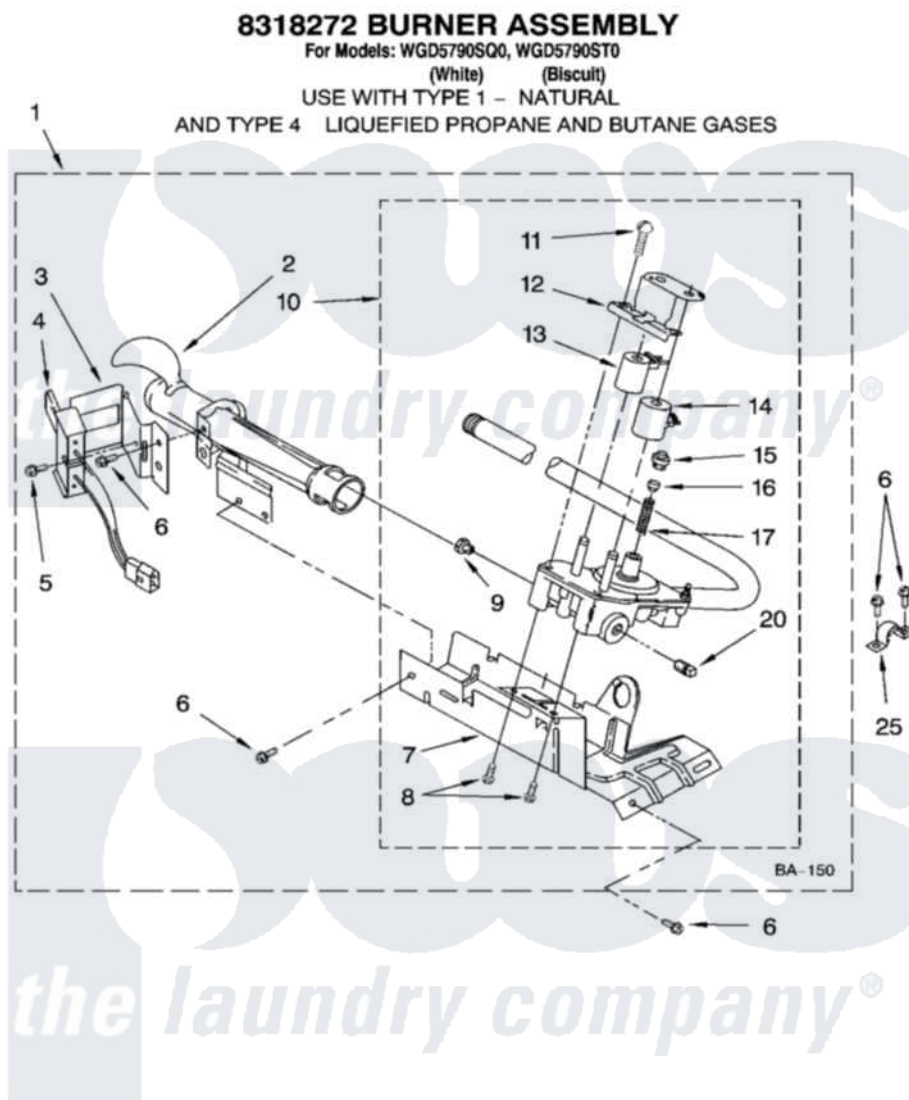

Whirlpool WGD5790ST0 04 - 8318272 BURNER ASSEMBLY, OPTIONAL PARTS (NOT INCLUDED)

8181467

7

Whirlpool [Residential Whirlpool WGD5790ST0 Dryer Parts](#) Parts Diagram 04 - 8318272 BURNER ASSEMBLY, OPTIONAL PARTS (NOT INCLUDED).
 Click on the part number to view part

Item	Original Part Number	Replaced By	Status	Part Description
1	8318272	W10465748		Burner-Gas
2	688617	693140		Burner
3	694298			Bracket, Ignitor
4	686590	279311		Ignitor
5	3393909			Screw, 8-32 X 7/8
6	343641	681414		Screw, 10AB X 1/2
7	693986			Base, Burner
8	3387057			Screw, 10-16 X 1/2 Orifice, Burner
9	234826			Orifice, Burner Type 1
"	229742			Orifice, Burner
"	234868			Orifice, Burner
10	8318277	W10337269		Valve-Gas
11	694421			Screw, Bracket Mounting
12	694538			Bracket, Shunt