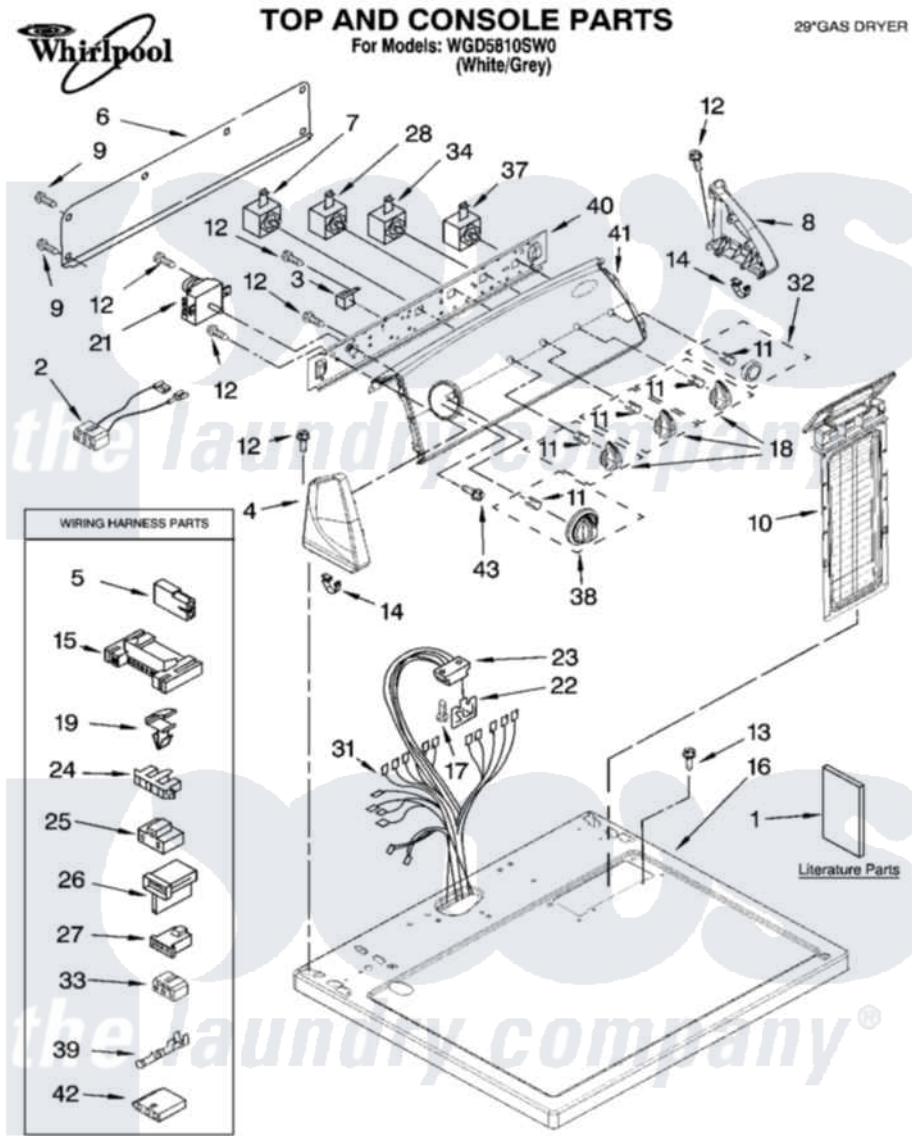

Whirlpool WGD5810SW0 01 - TOP AND CONSOLE PARTS

6-06 Litho in U.S.A.(LT)

1

Part No. 8181403

Whirlpool Residential Whirlpool WGD5810SW0 Dryer Parts Parts Diagram 01 - TOP AND CONSOLE PARTS
 Click on the part number to view part

Item	Original Part Number	Replaced By	Status	Part Description
1	8562582		Not Available	Instructions, Installation
"	W10042950		Not Available	Sheet, Cycle Feature
"	8578370		Not Available	Use & Care Guide
"	8576803		Not Available	Wiring Diagram
"	BLANK		Not Available	Following May Be Purchased DO-IT-YOURSELF REPAIR MANUALS
"	677818		Not Available	Manual, Do-It- Yourself Repair (Dryer)
2	3401695			Wire, Jumper Buzzer
3	694419			Mini-Buzzer
4	8566035	8565957		Cap, End
5	717252			Receptacle, Terminal
6	8274261			Do-It-Yourself Repair Manuals
7	3405155			Switch, Temperature
8	8566032	8565954		Cap, End
9	693995			Screw, Hex Head

10	8557857		Screen, Lint
11	8536939		Clip, Knob
12	8533971	90767	Screw, 8A X 3/8 HeX Washer Head Tapping
13	688983	487240	Screw, For Mtg. Service Capacitor
14	8312709		Clip-Console
15	3395683		Receptacle, Multi-Terminal
16	8559800	8563663	Top
17	359625	487240	Screw, For Mtg. Service Capacitor
18	W10043480		Knob, Control
19	3394427		Clip-Harness
21	3406725		Timer Assembly
22	8558178		Control, Electronic
23	3391885		Connector, Edge
24	3397269		Connector, Timer
25	3401144		Connector
26	3403499		Connector, 2-Postion
27	3403498		Connector, 3-Position
28	3405152		Switch, Wrinkle Shield
31	8299891		Harness, Wiring
32	W10034770		Knob, Push-To-Start
33	3347243		Block, Disconnect
34	3405154		Switch Rotary
37	3398094		Switch, Push To Start
38	W10034750		Timer Knob Assembly
39	94614		Terminal
40	8566052		Bracket, Console
41	W10028950		Panel, Control
42	3936144		Do-It-Yourself Repair Manuals
43	8533951	3400859	Screw, Grounding